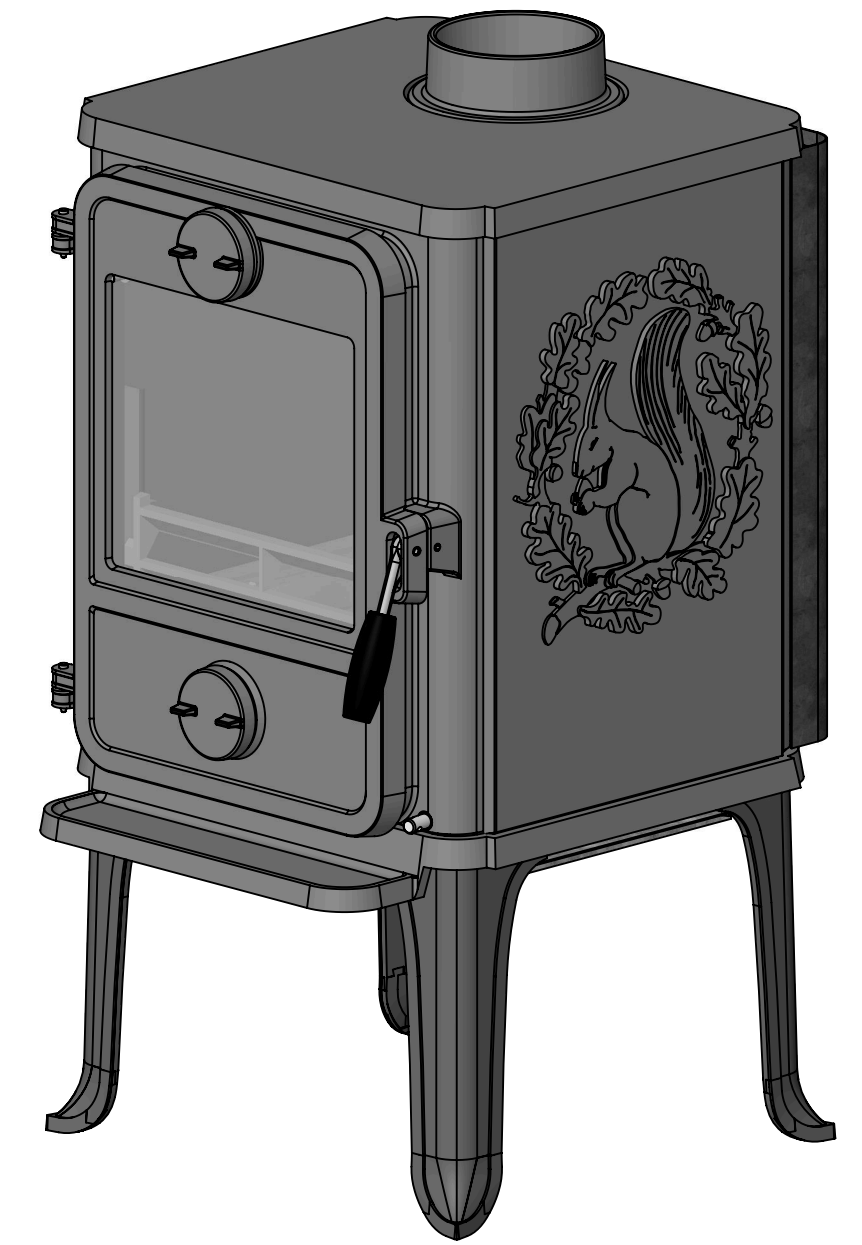

b		Tilføjet oven set fra oven.	RSV	02.09.2010
Rev.		Revisions	Sign.:	Date:
		Title:	Construction:	RSV
		Maalskitse	Released:	07.07.2009
Material:		1412 EN	Format:	A2
Weight:		Morsø 1400	Scale:	1:5
Model no.	-		Itemno.:	
Drawingtype:			Drawing no.:	Side 1 of 2
Location of file:	C:\Working\1400 Samling\tegning\3D\ASM		1400-341 b	

This drawing is Morsø Jernstøberi A/S' property and must not be sold, lendet or copied without any written authorization from the company.

b		Tilføjet oven set fra oven.	RSV	02.09.2010
Rev.		Revisions	Sign.:	Date:
		Title:	Construction:	RSV 07.07.2009
		Maalskitse	Released:	
Material:		1412 EN	Format:	A2
Weight:		Morsø 1400	Scale:	1:5
Model no.	-		Itemno.:	
Drawingtype:			Drawing no.:	Side 2 of 2
Location of file:	C:\Working\1400 Samling\tegning\3.DWG			1400-341 b