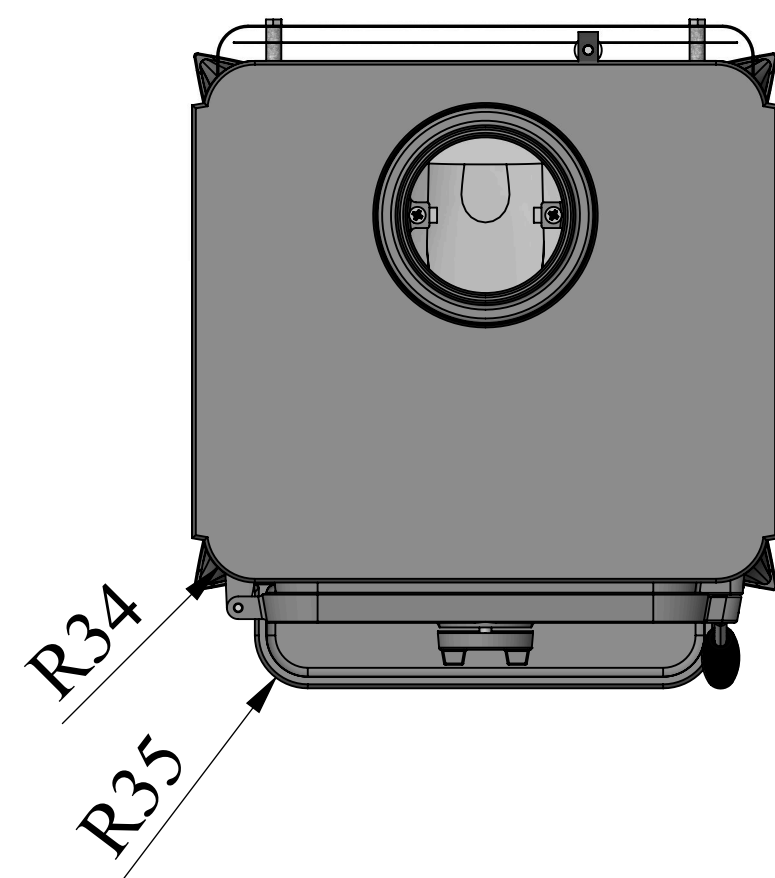

b		Tilføjet oven set fra oven.	RSV	02.09.2010
Rev.		Revisions	Sign.:	Date:
		Title:	Construction:	RSV 07.07.2009
		Maalskitse	Released:	
Material:		1412 EN	Format:	A2
Weight:		Morsø 1400	Scale:	1:5
Model no.	-		Itemno.:	
Drawingtype:			Drawing no.:	Side 2 of 2
Location of file:	C:\Working\1400 Samling\tegning\3.DWG			1400-341 b

This drawing is Morsø Jernstøberi A/S' property and must not be sold, lent or copied without any written authorization from the company.