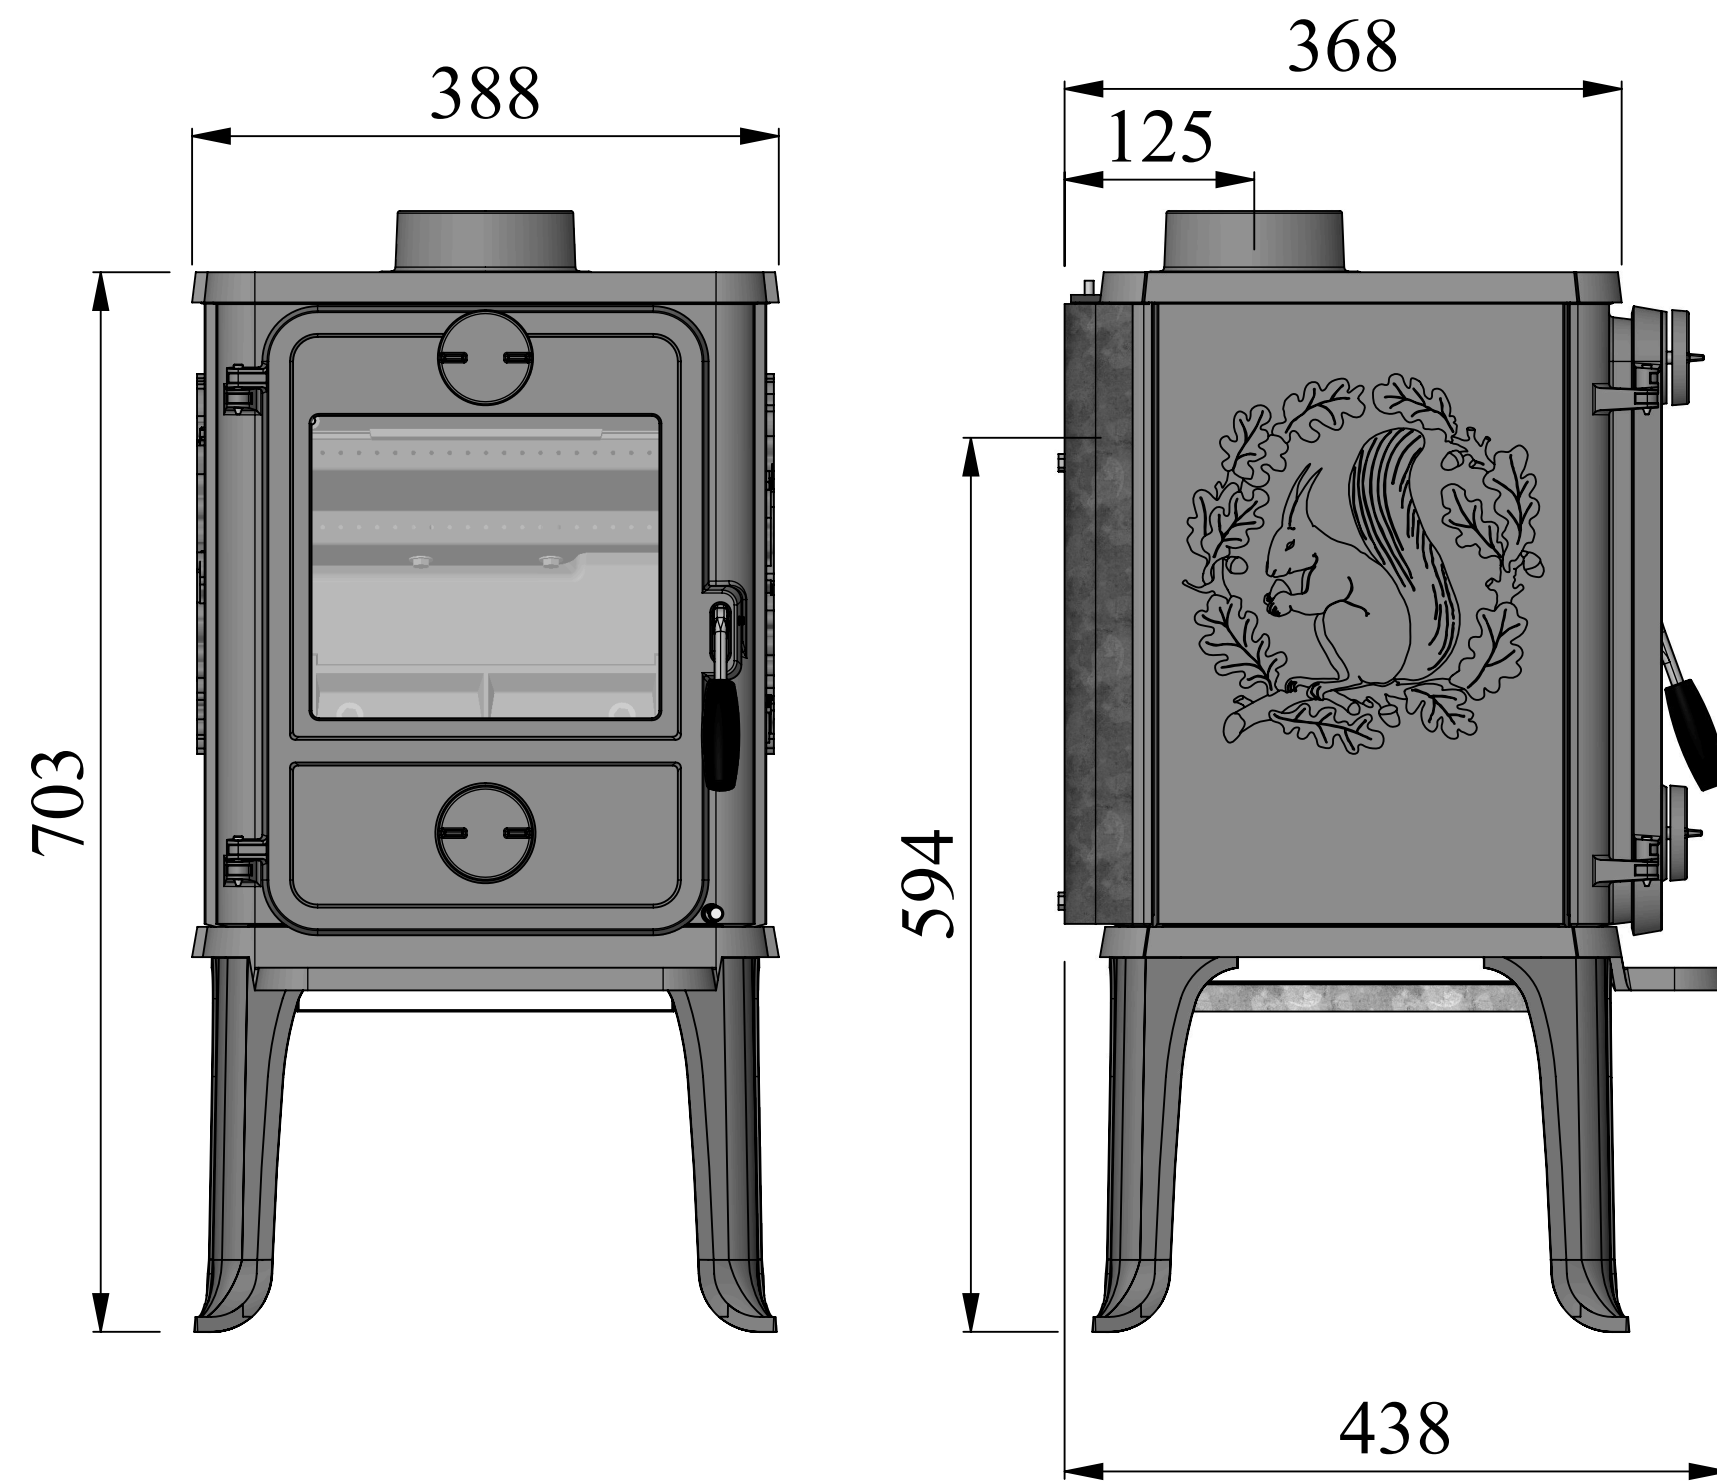

b		Tilføjet oven set fra oven.	RSV	02.09.2010
Rev.		Revisions	Sign.:	Date:
		Title:	Construction:	RSV
		Maalskitse	Released:	07.07.2009
Material:		1412 EN	Format:	A2
Weight:		Morsø 1400	Scale:	1:5
Model no.	-		Itemno.:	
Drawingtype:			Drawing no.:	Side 1 of 2
Location of file:	C:\Working\1400 Samling\tegning\3D\ASM		1400-341 b	

This drawing is Morsø Jernstøberi A/S' property and must not be sold, lendet or copied without any written authorization from the company.

b		Tilføjet oven set fra oven.	RSV	02.09.2010
Rev.		Revisions	Sign.:	Date:
		Title:	Construction:	RSV 07.07.2009
		Maalskitse	Released:	
Material:		1412 EN	Format:	A2
Weight:		Morsø 1400	Scale:	1:5
Model no.	-		Itemno.:	
Drawingtype:			Drawing no.:	Side 2 of 2
Location of file:	C:\Working\1400 Samling\tegning\3.DWG			1400-341 b