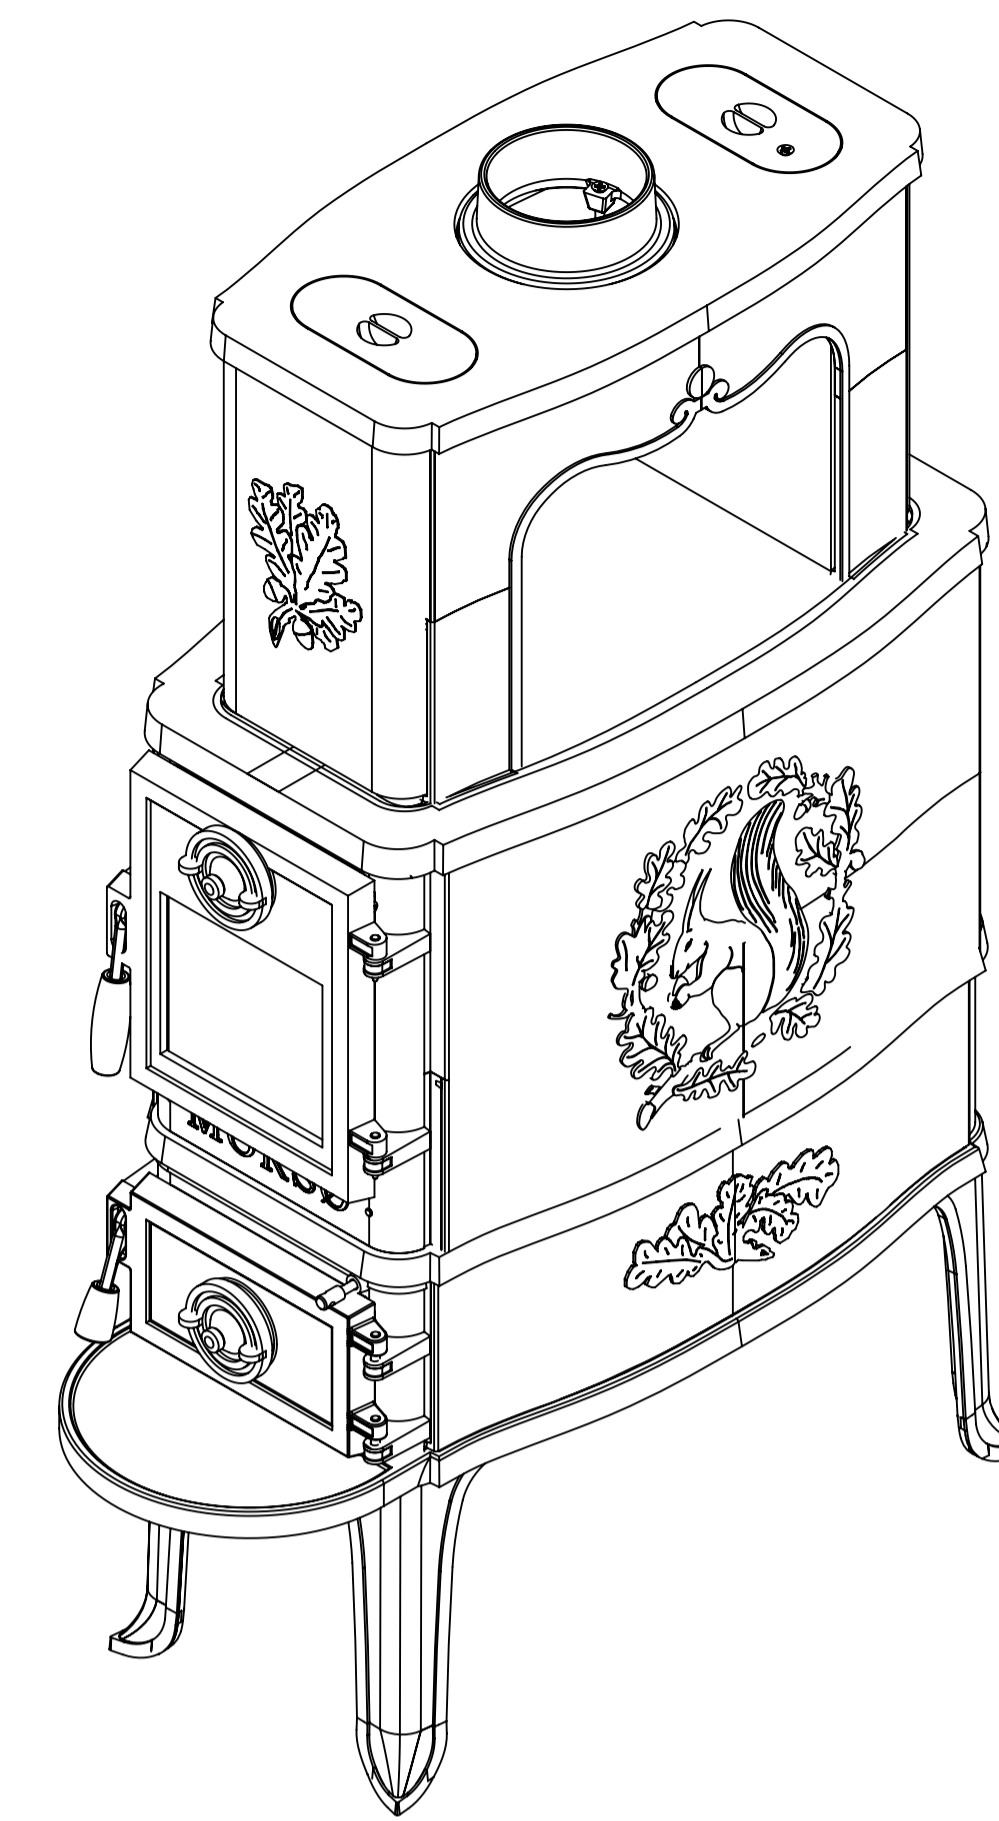

R126

Dim. without indication of margin acc. to DS/ISO 2768-1 m	Maaskitse	Construction:	RSV	09.07.2010
Material:	2B Classic NA	Released:		
Weight:	Morsø 2B Classic	Format:		A1
Model no.:		Scale:		1:3
Drawingtype: Dimension Sketch		Itemno.:		
Location of file: C:\Users\jens\Documents\2B Classic NA 2B Classic NA 2B Classic NA 2B Classic NA	morsø	Drawing no.:		2B-130 b