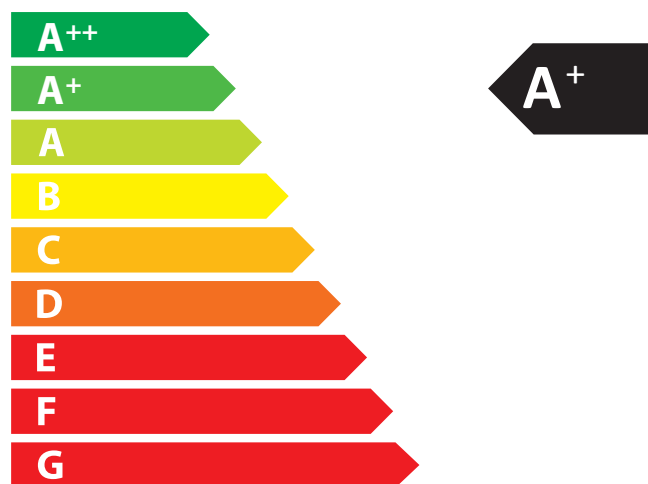

TermaTech

MANUFACTURER

Name TermaTech AS
Address Gunnar Clausens Vej 36
DK-8260 Viby J.

PRODUCT

Type designation TT20

ENERGY EFFICIENCY

Class A+
Direct heat output 5,0 kW
EEI 111,0
Efficiency 83,0 %

Follow the installation instructions and only use the recommended type of fuel.

ENERG Y IJA
енергия · ενεργεια IE IA

TermaTech A/S

TT20

5,0
kW

ENERGIA · ЕНЕРГИЯ · ΕΝΕΡΓΕΙΑ · ENERGIJA · ENERGY · ENERGIE · ENERGI

2015/1186