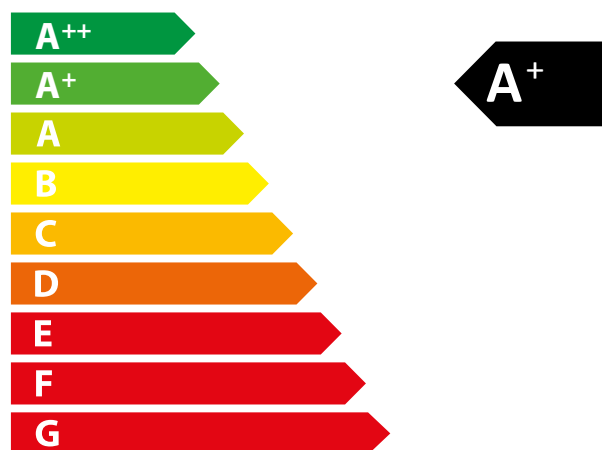

TermaTech

MANUFACTURER

Name TermaTech AS
Address Gunnar Clausens Vej 36
DK-8260 Viby J.

PRODUCT

Type designation TT80

ENERGY EFFICIENCY

Class	A+
Direct heat output	5,5 kW
EEI	108,0
Efficiency	81,0%

Follow the installation instructions and only use the recommended type of fuel.

ENERG Y IJA
енергия · ενεργεια
IE IA

TermaTech A/S

TT80

ENERGIA · ЕНЕРГИЯ · ΕΝΕΡΓΕΙΑ · ENERGIJA · ENERGY · ENERGIE · ENERGI

2015/1186