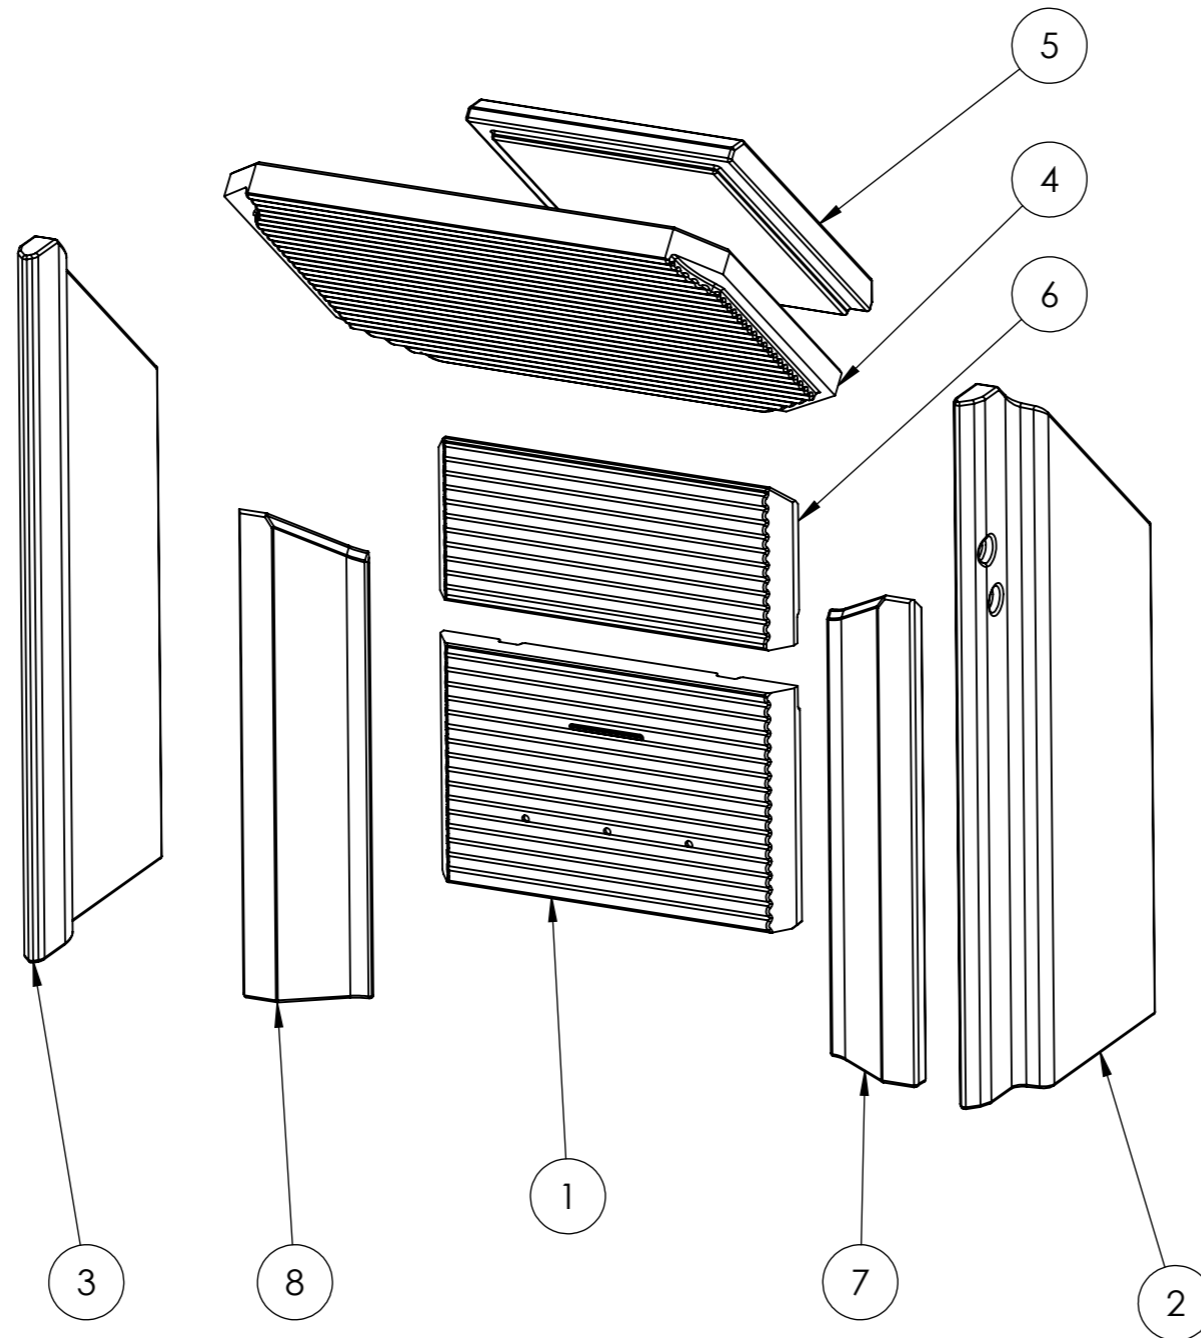

NO.	PART NUMBER	DESCRIPTION	QTY.
1	0023-006028	Vermiculite bag nederst	1
2	0023-006261	Vermiculite, side lukket - højre	1
3	0023-006465	Vermiculite side lukke - venstre	1
4	0023-011495	Røgvender u sideglas	1
5	0023-012044	Røgvender lille	1
6	0023-012060	Vermiculite bag øverst - lav	1
7	0023-012061	Vermiculite bag højre u_sideglas	1
8	0023-012062	Vermiculite bag venstre u-sideglas	1

Rev.	Description	Date	Approved						
A	Approved	12-07-2019	IT						
08		03-06-2019	IT						
Cutting	Thread	Tooling	Rolling	Bending	Heating	Sandblasting	Welding	Painting	Drawn
0	0	0	0	0	0	0	0	0	MLN
Material		Thickness (mm)	Weight (kg)	Format	Scale	General tol.			
Material <not specified>			9.8	A3	1:5	Iso 2768-1 m			
		Description							
		Vermiculit komplet SL 900 serie							
<small>All information contained in this document is property of HETA. Without written permission, any copying, transmittal to other and any use except that for which it is loaned is prohibited.</small>		Project		Variant		Sheet		Rev.	
		SL 900		Default		1 OF 1		A	
		Part no.		6000-006470					