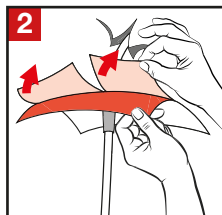

Graphic instruction for installation of conduit sleeves D1, DD3, GD21, GD22

Encase sleeve over the conduit

Protection foil can be removed before or after the covering of the conduit

Firmly press adhesive collar onto the surface

Permanently sealed!

Graphic instruction for installation of conduit sleeves GD23, RGD50, RGD75, RGD100, RGD125, RGD150, RGD200, FRGD100, FRGD150

Encase sleeve over the conduit

Remove upper part of protection foil

Firmly press upper part of adhesive collar onto the surface

Remove lower part of protection foil

Firmly press lower part of adhesive collar onto the surface

Permanently sealed!

Important: The self-adhesive Tyvek® sleeves are safe and permanently moisture-proof. They are also suitable for gas barriers. Adhesive surfaces could be wood fibreboards, OSB-Boards, vapour barriers or vapour locks, sarking membranes, etc.

Important: The diameter of the selected sleeve has to have the dimensions fitting for the cable duct in order to guarantee permanent air tightness and strain-relief! The higher the compacting pressure, the better the adhesion of the glued collar.