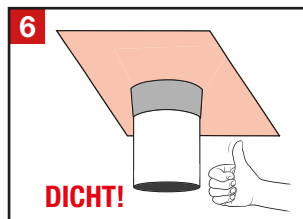

Permanently sealed!

Graphic instruction for installation of conduit sleeves GD23, RGD50, RGD75, RGD100, RGD125, RGD150, RGD200, FRGD100, FRGD150

Encase sleeve over the conduit

Remove upper part of protection foil

Firmly press upper part of adhesive collar onto the surface

Remove lower part of protection foil

Firmly press lower part of adhesive collar onto the surface

Permanently sealed!

Important: The self-adhesive Tyvek® sleeves are safe and permanently moisture-proof. They are also suitable for gas barriers. Adhesive surfaces could be wood fibreboards, OSB-Boards, vapour barriers or vapour locks, sarking membranes, etc.