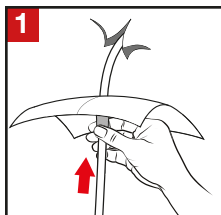

Graphic instruction for installation of conduit sleeves D1, DD3, GD21, GD22

Encase sleeve over the conduit

Protection foil can be removed before or after the covering of the conduit

Firmly press adhesive collar onto the surface

Firmly press upper part of adhesive collar onto the surface

Remove lower part of protection foil

Firmly press lower part of adhesive collar onto the surface

Permanently sealed!

Important: The self-adhesive Tyvek® sleeves are safe and permanently moisture-proof. They are also suitable for gas barriers. Adhesive surfaces could be wood fibreboards, OSB-Boards, vapour barriers or vapour locks, sarking membranes, etc.