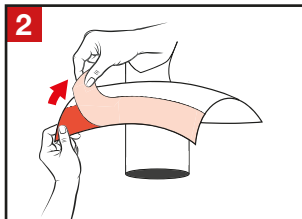

Remove upper part of protection foil