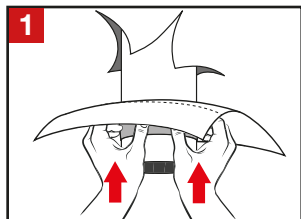

Graphic instruction for installation of conduit sleeves D1, DD3, GD21, GD22

Encase sleeve over the conduit

Protection foil can be removed before or after the covering of the conduit

Firmly press adhesive collar onto the surface

Permanently sealed!

Graphic instruction for installation of conduit sleeves GD23, RGD50, RGD75, RGD100, RGD125, RGD150, RGD200, FRGD100, FRGD150

Encase sleeve over the conduit

Remove upper part of protection foil

Firmly press upper part of adhesive collar onto the surface

Remove lower part of protection foil

Firmly press lower part of adhesive collar onto the surface

Permanently sealed!

Important: The self-adhesive Tyvek® sleeves are safe and permanently moisture-proof. They are also suitable for gas barriers. Adhesive surfaces could be wood fibreboards, OSB-Boards, vapour barriers or vapour locks, sarking membranes, etc.