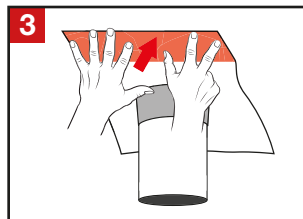

Graphic instruction for installation of conduit sleeves D1, DD3, GD21, GD22

Encase sleeve over the conduit

Protection foil can be removed before or after the covering of the conduit

Firmly press adhesive collar onto the surface

Permanently sealed!

Graphic instruction for installation of conduit sleeves GD23, RGD50, RGD75, RGD100, RGD125, RGD150, RGD200, FRGD100, FRGD150

Encase sleeve over the conduit

Remove upper part of protection foil

Firmly press upper part of adhesive collar onto the surface

Remove lower part of protection foil

Firmly press lower part of adhesive collar onto the surface

Permanently sealed!

Important: The self-adhesive Tyvek® sleeves are safe and permanently moisture-proof. They are also suitable for gas barriers. Adhesive surfaces could be wood fibreboards, OSB-Boards, vapour barriers or vapour locks, sarking membranes, etc.

Important: The diameter of the selected sleeve has to have the dimensions fitting for the cable duct in order to guarantee permanent air tightness and strain-relief! The higher the compacting pressure, the better the adhesion of the glued collar.