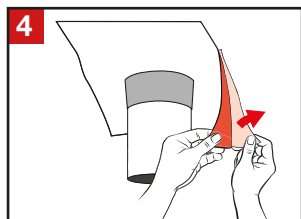

Graphic instruction for installation of conduit sleeves D1, DD3, GD21, GD22

Encase sleeve over the conduit

Protection foil can be removed before or after the covering of the conduit

Firmly press adhesive collar onto the surface

Permanently sealed!

Graphic instruction for installation of conduit sleeves GD23, RGD50, RGD75, RGD100, RGD125, RGD150, RGD200, FRGD100, FRGD150

Encase sleeve over the conduit

Remove upper part of protection foil

Firmly press upper part of adhesive collar onto the surface

Remove lower part of protection foil

Firmly press lower part of adhesive collar onto the surface

Permanently sealed!

Important: The self-adhesive Tyvek® sleeves are safe and permanently moisture-proof. They are also suitable for gas barriers. Adhesive surfaces could be wood fibreboards, OSB-Boards, vapour barriers or vapour locks, sarking membranes, etc.