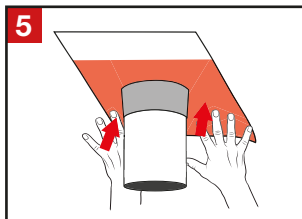

Permanently sealed!

Graphic instruction for installation of conduit sleeves GD23, RGD50, RGD75, RGD100, RGD125, RGD150, RGD200, FRGD100, FRGD150

Encase sleeve over the conduit

Remove upper part of protection foil

Firmly press upper part of adhesive collar onto the surface

Remove lower part of protection foil

Firmly press lower part of adhesive collar onto the surface

Permanently sealed!

Important: The self-adhesive Tyvek® sleeves are safe and permanently moisture-proof. They are also suitable for gas barriers. Adhesive surfaces could be wood fibreboards, OSB-Boards, vapour barriers or vapour locks, sarking membranes, etc.