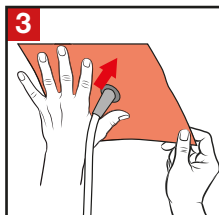

Graphic instruction for installation of conduit sleeves D1, DD3, GD21, GD22

Encase sleeve over the conduit

Protection foil can be removed before or after the covering of the conduit

Firmly press adhesive collar onto the surface

Firmly press upper part of adhesive collar onto the surface

Remove lower part of protection foil

Firmly press lower part of adhesive collar onto the surface

Permanently sealed!

Important: The self-adhesive Tyvek® sleeves are safe and permanently moisture-proof. They are also suitable for gas barriers. Adhesive surfaces could be wood fibreboards, OSB-Boards, vapour barriers or vapour locks, sarking membranes, etc.