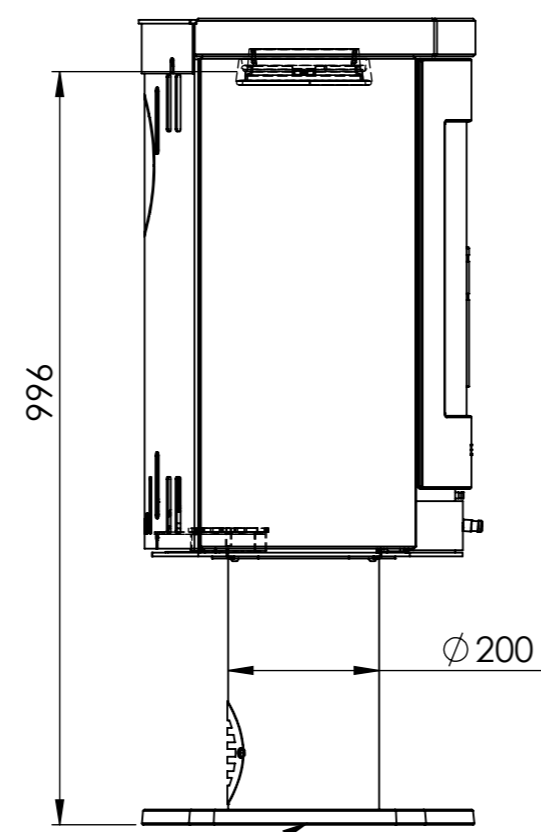

Serie	Scan-Line 800 series
Description	Scan-Line 850 Fixed Pedestal ceramic

Possibility of External fresh air from below

External fresh air from behind 1515-0011 (Not included)

Shown as standard stove