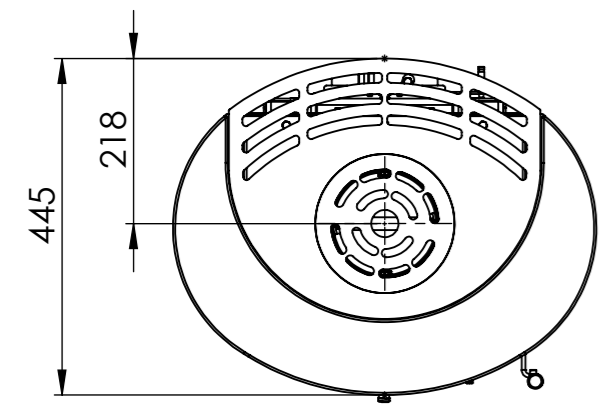

Serie	Scan-Line 800 series
Description	Scan-Line 850 Fixed Pedestal ceramic

Possibility of External fresh air from below

External fresh air from behind 1515-0011 (Not included)

Shown as standard stove