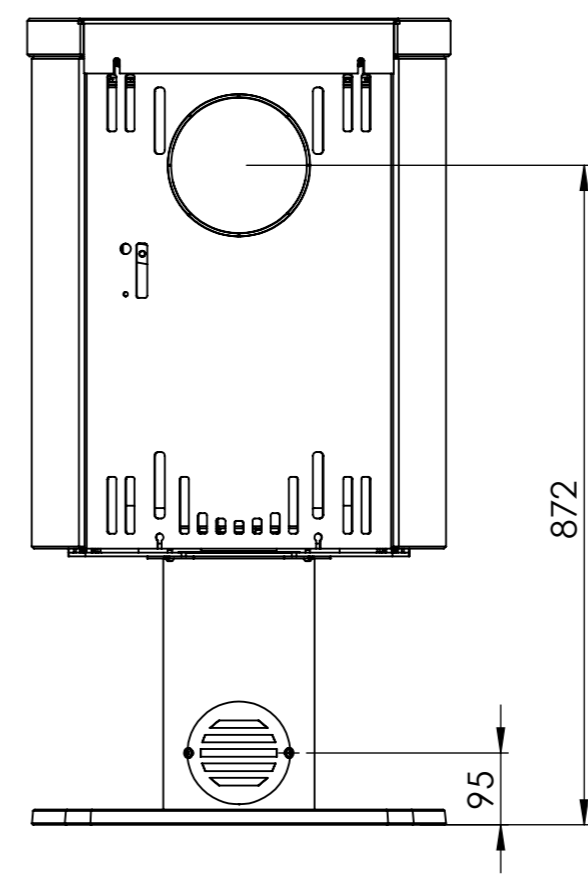

Serie	Scan-Line 800 series
Description	Scan-Line 850 Fixed Pedestal ceramic

Possibility of External fresh air from below

External fresh air from behind 1515-0011 (Not included)

Shown as standard stove