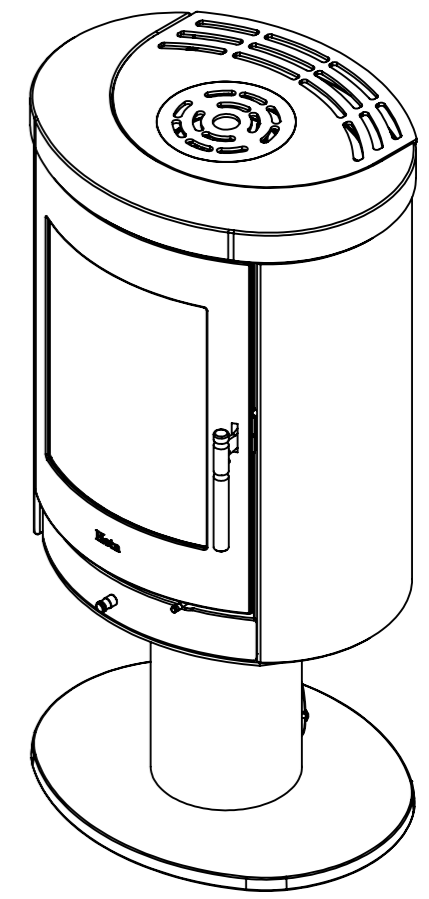

Serie	Scan-Line 800 series
Description	Scan-Line 850 Fixed Pedestal ceramic

Possibility of External fresh air from below

External fresh air from behind 1515-0011 (Not included)

Shown as standard stove