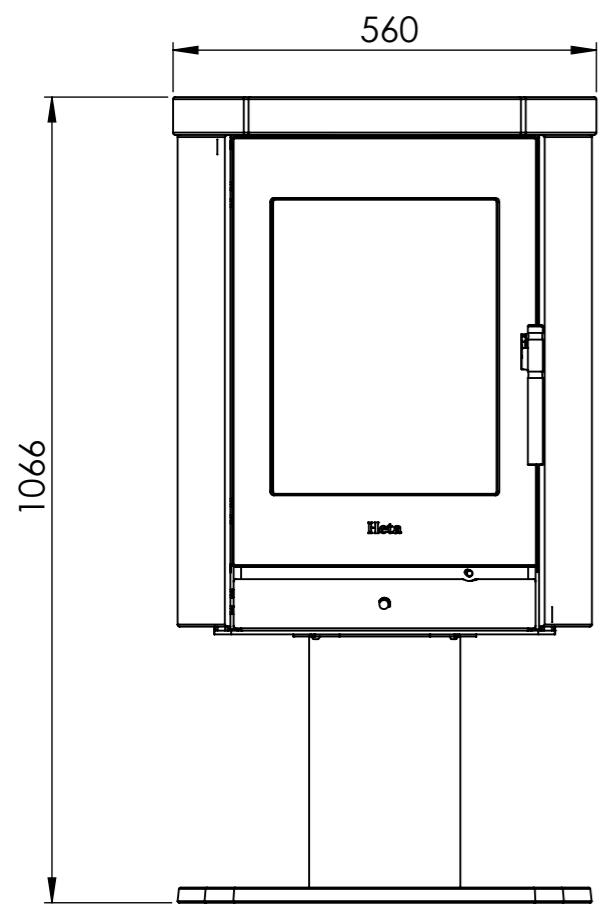

Serie	Scan-Line 800 series
Description	Scan-Line 850 Fixed Pedestal ceramic

Possibility of External fresh air from below

External fresh air from behind 1515-0011 (Not included)

Shown as standard stove