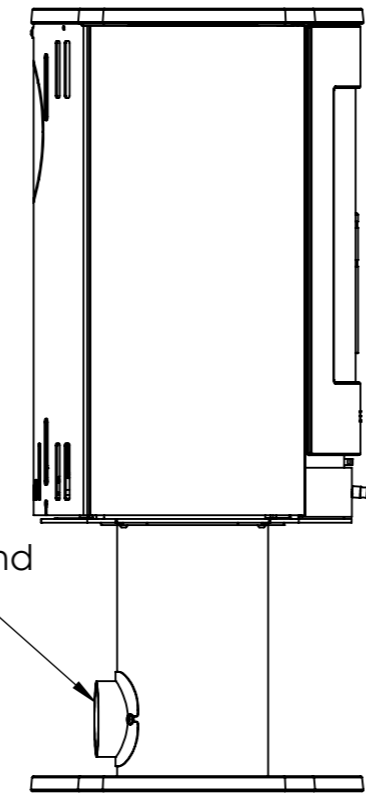

Serie	Scan-Line 800 series
Description	Scan-Line 850 Fixed Pedestal ceramic

Possibility of External fresh air from below

External fresh air from behind 1515-0011 (Not included)

Shown as standard stove