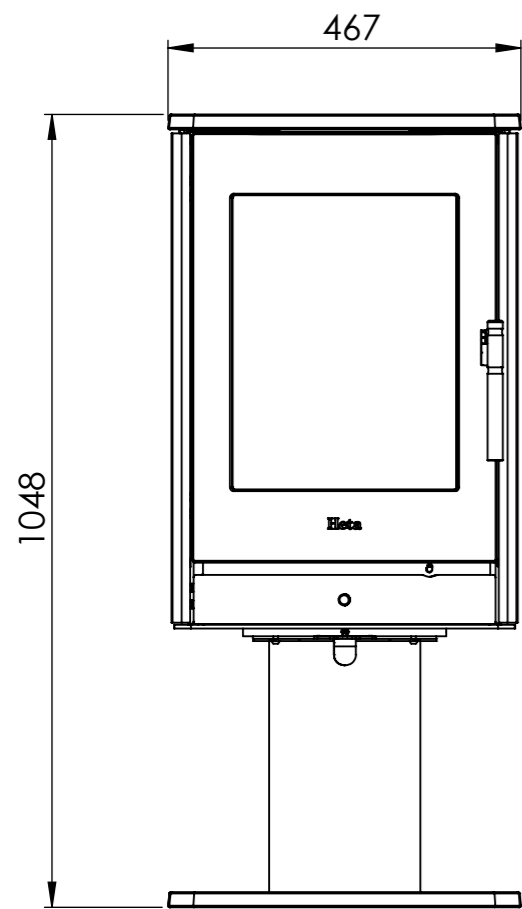

Serie	Scan-Line 800 series
Description	Scan-Line 850M side windows turnable Pedestal

Possibility of External fresh air from below

External fresh air from behind 1515-0011 (Not included)

Show as standard stove