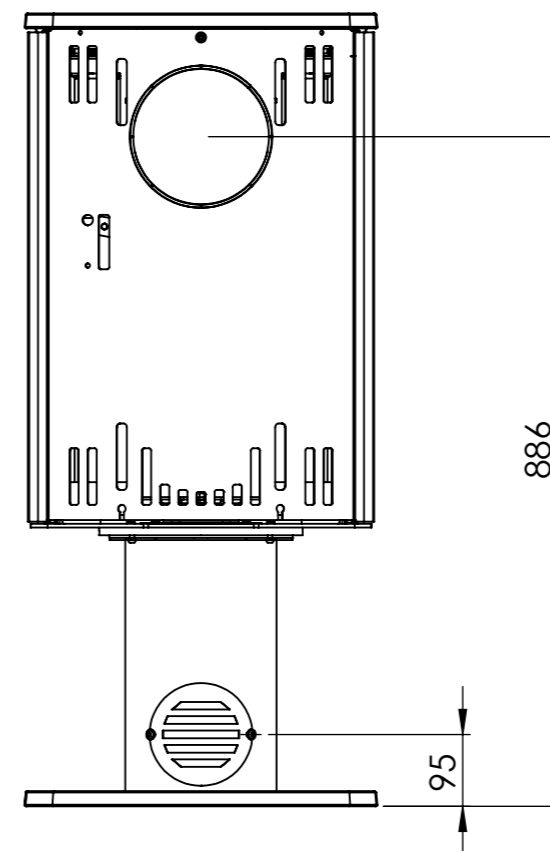

Serie	Scan-Line 800 series
Description	Scan-Line 850M side windows turnable Pedestal

Possibility of External fresh air from below

External fresh air from behind 1515-0011 (Not included)

Show as standard stove