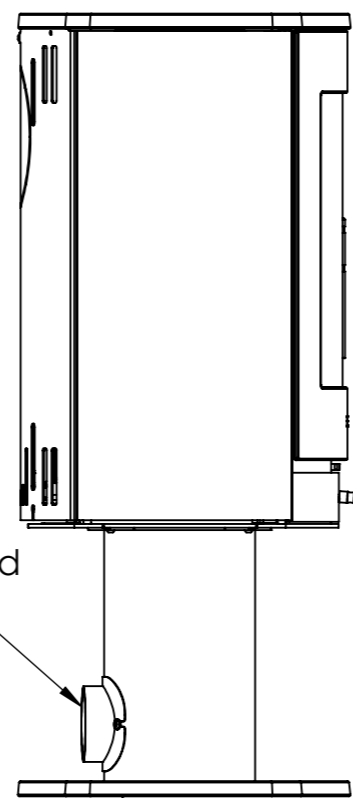

Serie	Scan-Line 800 series
Description	Scan-Line 850M side windows turnable Pedestal

Possibility of External fresh air from below

External fresh air from behind 1515-0011 (Not included)

Show as standard stove