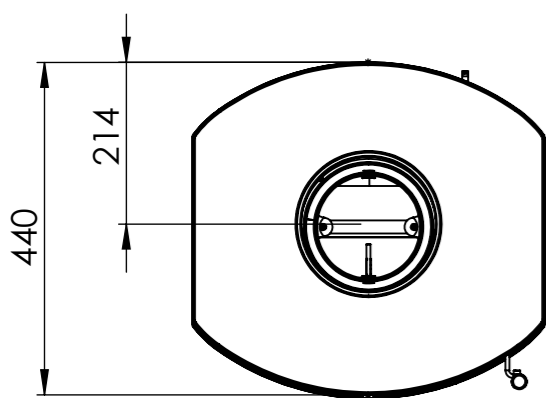

Serie	Scan-Line 800 series
Description	Scan-Line 850M side windows turnable Pedestal

Possibility of External fresh air from below

External fresh air from behind 1515-0011 (Not included)

Show as standard stove