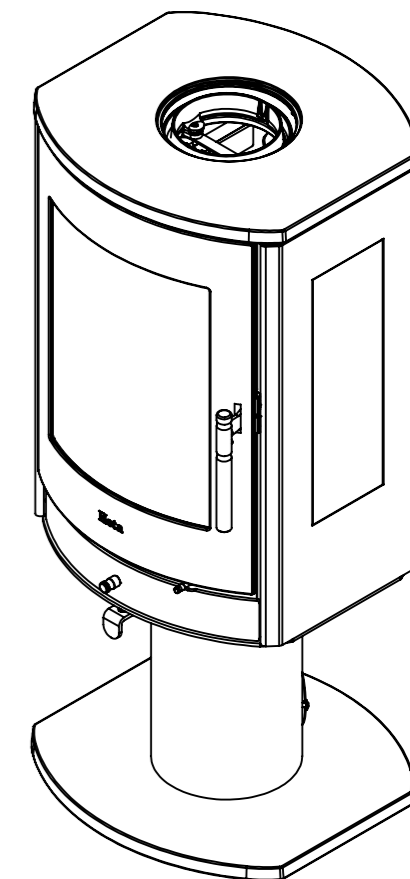

Serie	Scan-Line 800 series
Description	Scan-Line 850M side windows turnable Pedestal

Possibility of External fresh air from below

External fresh air from behind 1515-0011 (Not included)

Show as standard stove