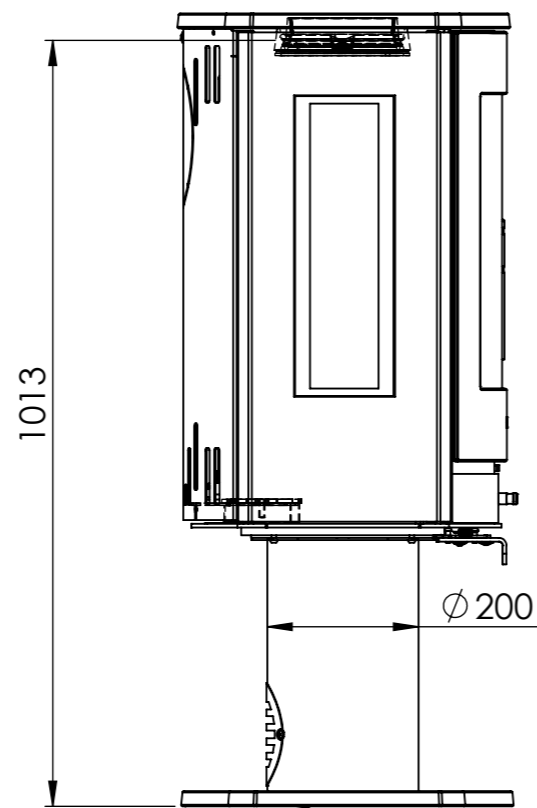

Serie	Scan-Line 800 series
Description	Scan-Line 850M side windows turnable Pedestal

Possibility of External fresh air from below

External fresh air from behind 1515-0011 (Not included)

Show as standard stove