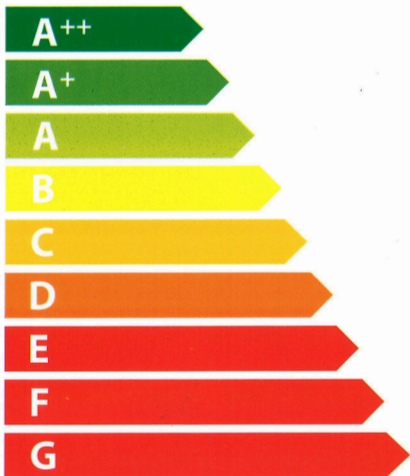

# ENERG

енергия · ενεργεια

Y

IJA

IE

IA

## RAIS<sup>®</sup> attika<sup>®</sup> Visio 5 Gas

ART OF FIRE

FEUERKULTUR

Icons representing a window, an upward-pointing arrow, and a radiator with a boiler symbol below it.

G20 I2H 17,2  
G31 I3P (37) 16,0  
kW