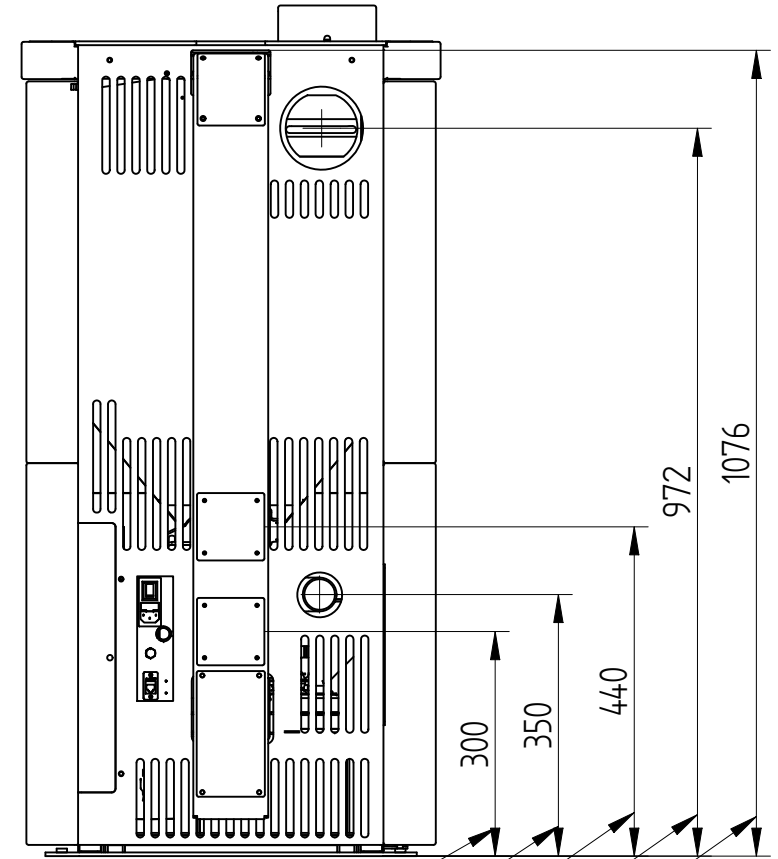

Safety distance from here
70 mm

- Rear outlet 1
- Heta combustion air system
- Rear outlet 2
- Heta hot air supply
- Top outlet

veint	Area	Materiel	Proces	
	Jupitervej 22 7620 Lemvig Tlf. 96630600 Fax 96630616	Bending number	Last access	
		Bend 1	Drawing	
		Bend 2	Last change/ Rev Nr	
		Cut number	Date/Rev Nr	
		Draft type		
Roll adjustment		1	2	4203-0020.dft
Roll Pressure				