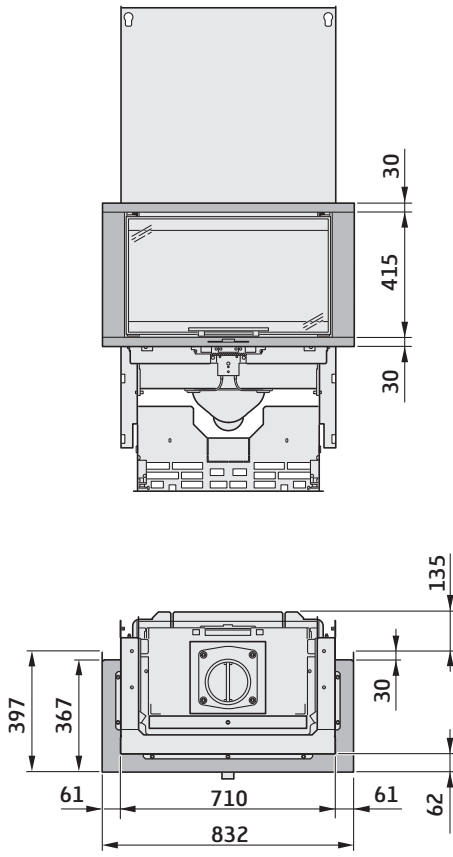

Installation instruction Surrounding frame

Ci50

Contura

A1

A2

7(A1) → 8

7(A2)
1

7(A2)
2 → 8