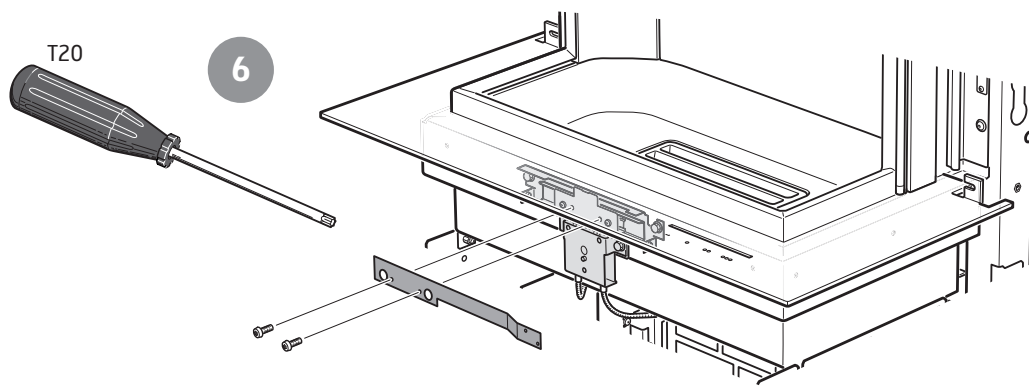

Installation instruction

Surrounding frame Flat

Ci50

Contura

9

Contura

NIBE AB · Box 134 · SE-285 23 Markaryd · Sweden
contura.eu

Contura reserves the right to change dimensions and procedures described in these instructions at any time without special notice. The current edition can be downloaded from contura.eu