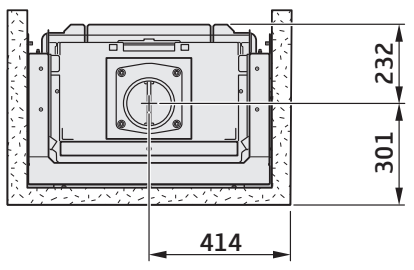

Installation instruction

Surrounding frame Flat

Ci50

Contura

9

Contura

NIBE AB · Box 134 · SE-285 23 Markaryd · Sweden
contura.eu

Contura reserves the right to change dimensions and procedures described in these instructions at any time without special notice. The current edition can be downloaded from contura.eu