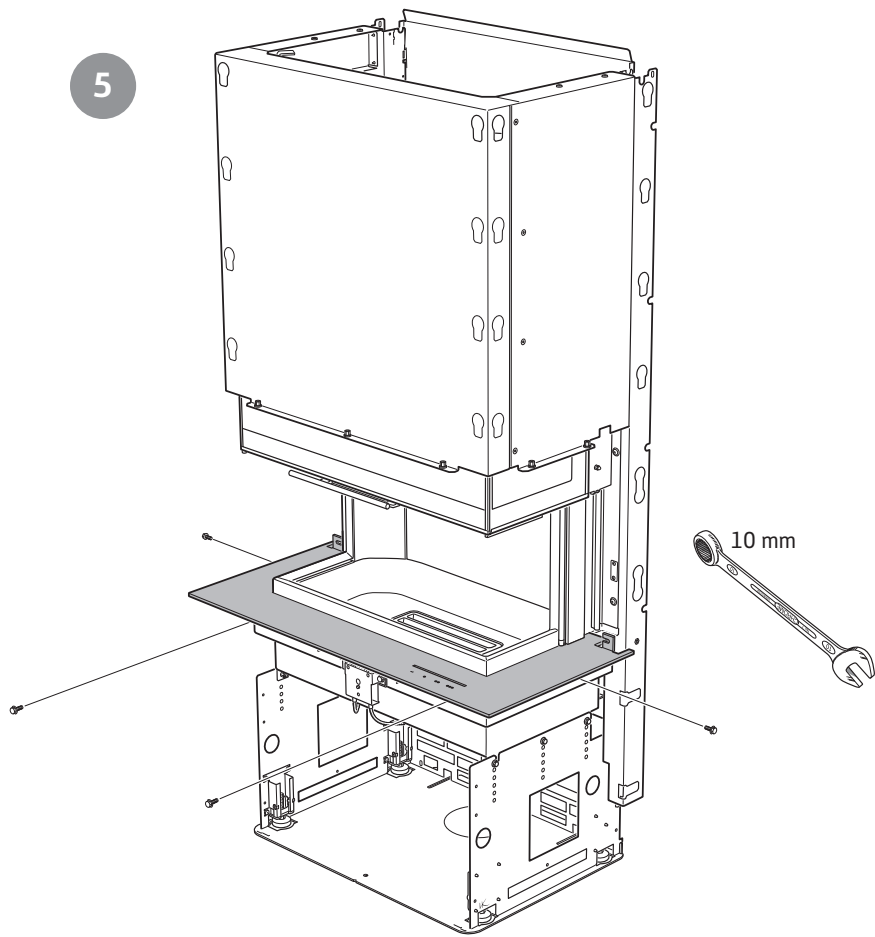

Installation instruction

Surrounding frame Flat

Ci50

Contura

9

Contura

NIBE AB · Box 134 · SE-285 23 Markaryd · Sweden
contura.eu

Contura reserves the right to change dimensions and procedures described in these instructions at any time without special notice. The current edition can be downloaded from contura.eu