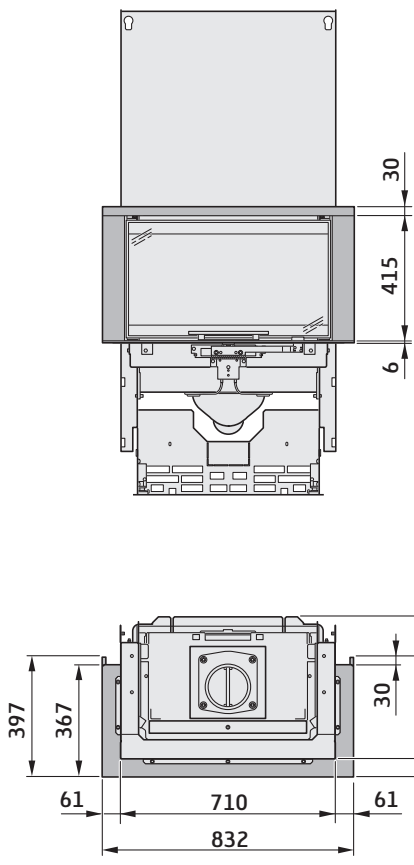

Installation instruction

Surrounding frame Flat

Ci50

Contura

9

Contura

NIBE AB · Box 134 · SE-285 23 Markaryd · Sweden
contura.eu

Contura reserves the right to change dimensions and procedures described in these instructions at any time without special notice. The current edition can be downloaded from contura.eu