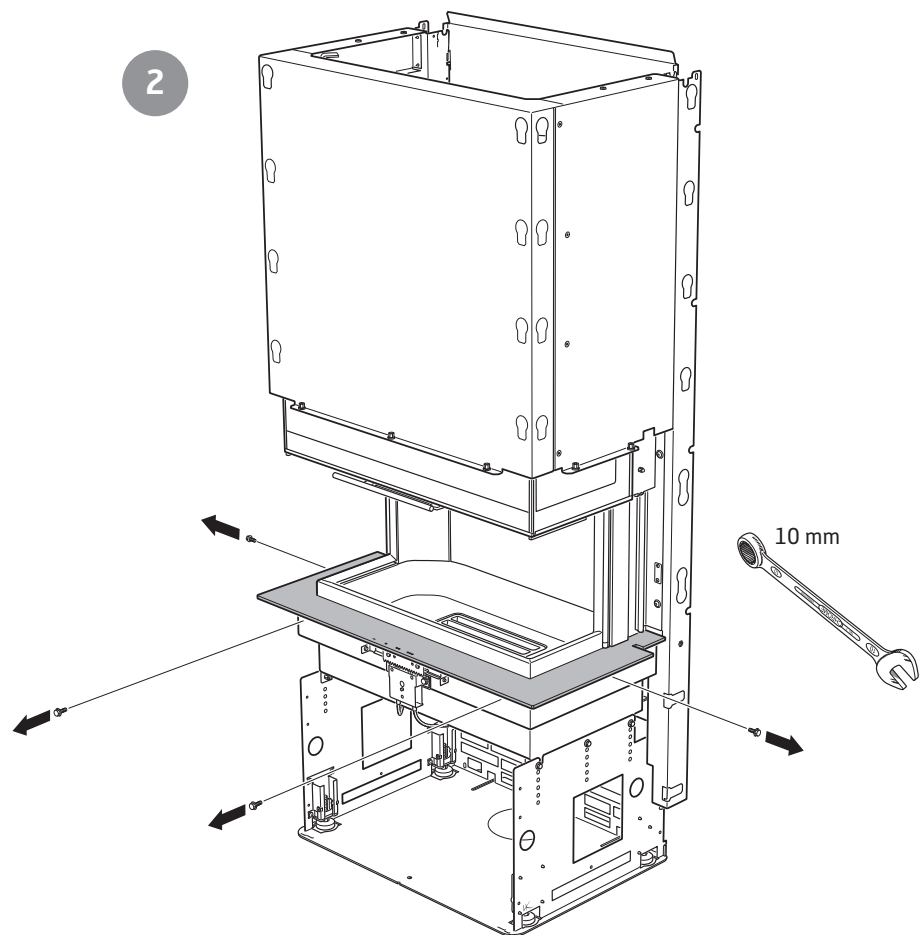

Installation instruction

Surrounding frame Flat

Ci50

Contura

9

Contura

NIBE AB · Box 134 · SE-285 23 Markaryd · Sweden
contura.eu

Contura reserves the right to change dimensions and procedures described in these instructions at any time without special notice. The current edition can be downloaded from contura.eu