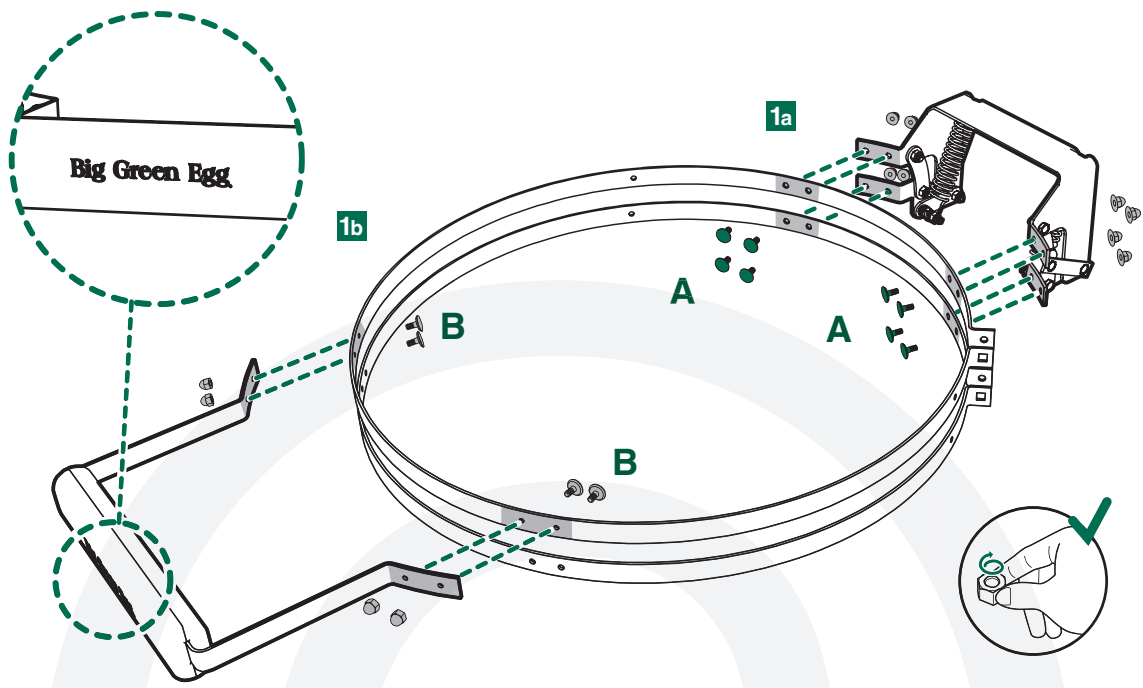

XXL XL L M S MX MN

EGG[®] and Band Assembly Instructions

7/16" + 1/2"
(Nr. 11 + 13)

www.biggreenegg.com/assembly-videos

 www.biggreenegg.com

 www.biggreenegg.ca

 www.biggreenegg.eu

 www.biggreenegg.co.uk

 www.biggreenegg.co.za

CAUTION: SEE SAFETY NOTICE
www.biggreenegg.com/safetytips

© COPYRIGHT BIG GREEN EGG INC.

1

A  
8x 8x

B  
4x 4x

© COPYRIGHT BIG GREEN EGG INC.

2