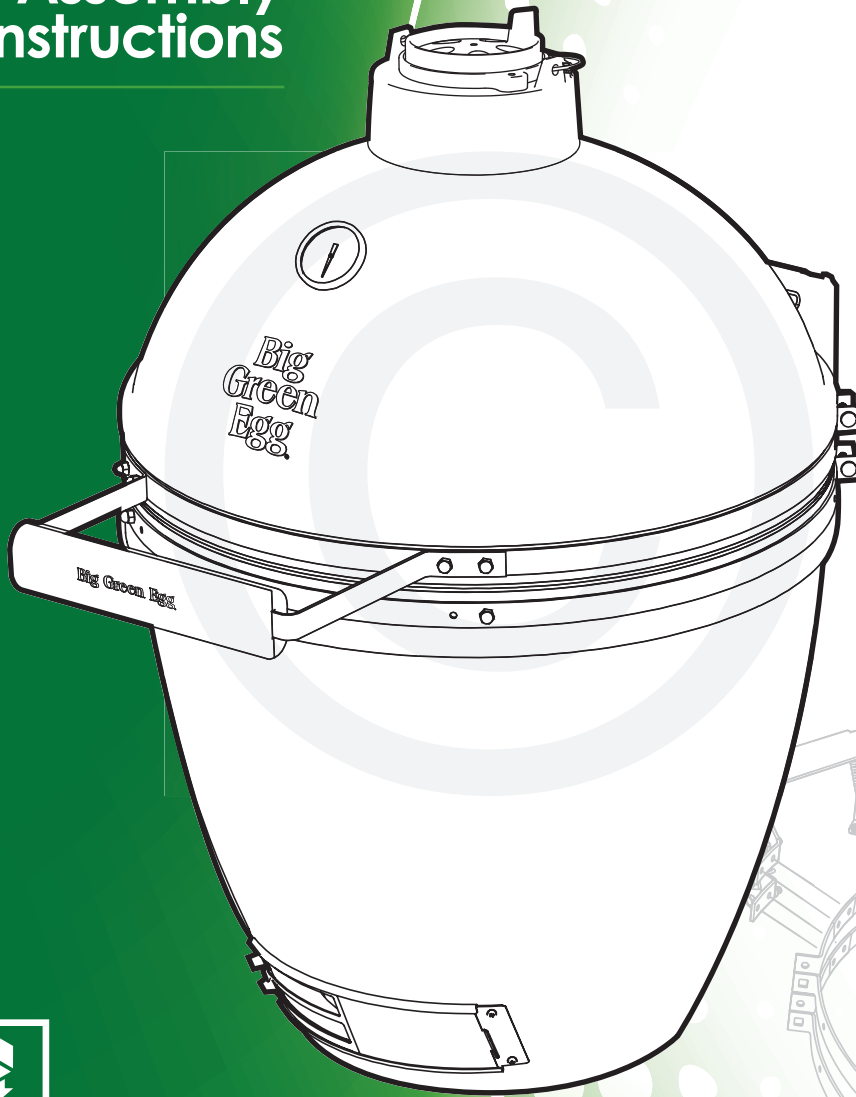

XXL XL L M S MX MN

EGG[®] and Band Assembly Instructions

7/16" + 1/2"
(Nr. 11 + 13)

www.biggreenegg.com/assembly-videos

 www.biggreenegg.com

 www.biggreenegg.ca

 www.biggreenegg.eu

 www.biggreenegg.co.uk

 www.biggreenegg.co.za

CAUTION: SEE SAFETY NOTICE
www.biggreenegg.com/safetytips

© COPYRIGHT BIG GREEN EGG INC.

1

A  
8x 8x

B  
4x 4x

© COPYRIGHT BIG GREEN EGG INC.

2