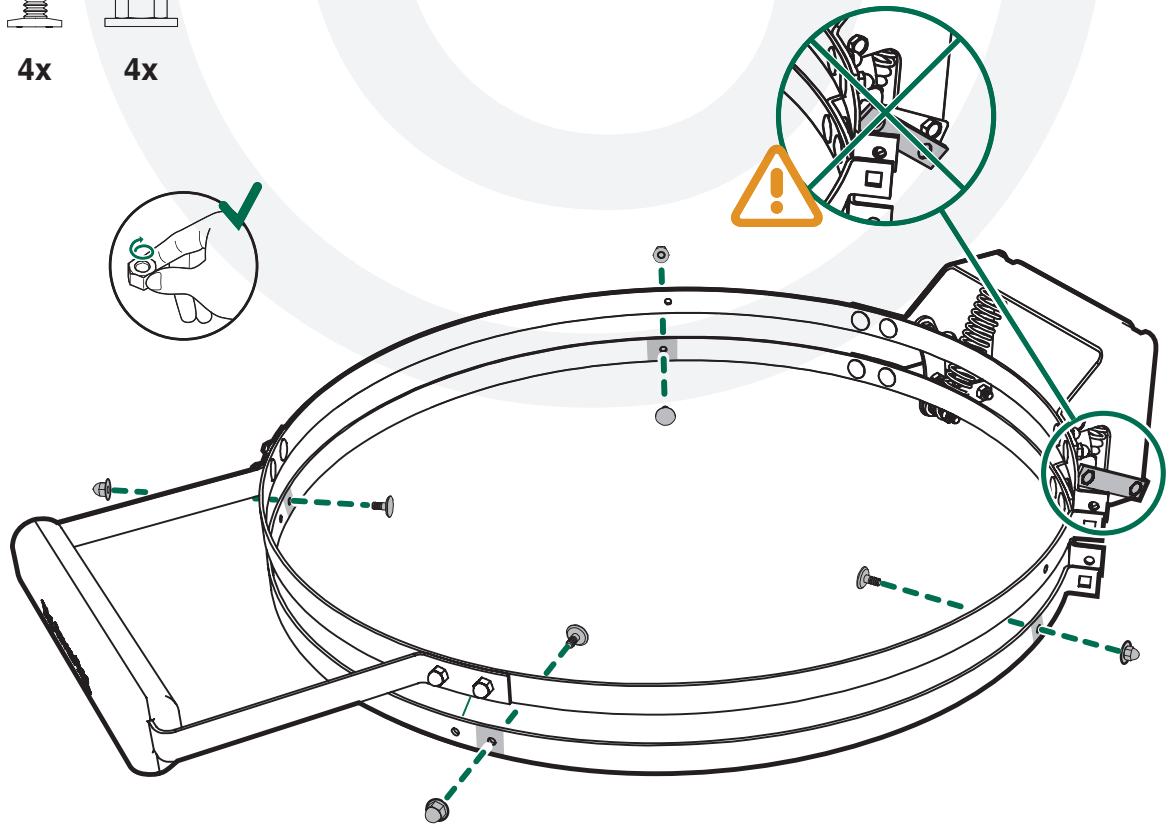

© COPYRIGHT BIG GREEN EGG INC.

2

4x 4x