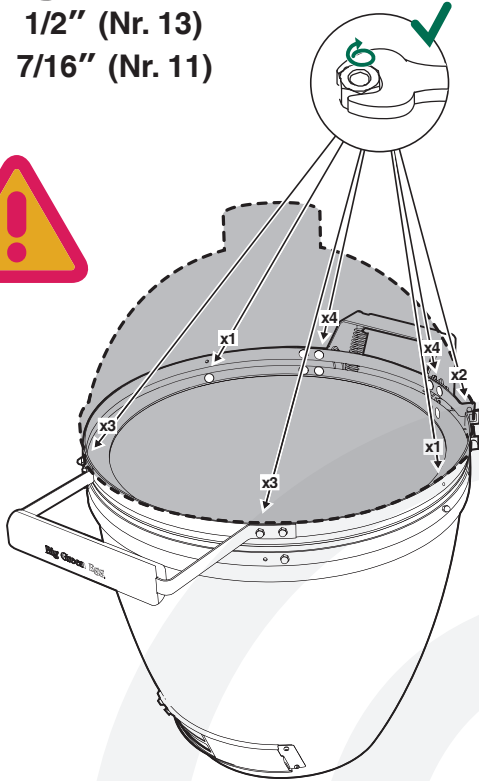

XXL XL L M S MX MN

EGG[®] and Band Assembly Instructions

7/16" + 1/2"
(Nr. 11 + 13)

www.biggreenegg.com/assembly-videos

 www.biggreenegg.com

 www.biggreenegg.ca

 www.biggreenegg.eu

 www.biggreenegg.co.uk

© COPYRIGHT BIG GREEN EGG INC.

6

1/2" (Nr. 13)

© COPYRIGHT BIG GREEN EGG INC.

7

1/2" (Nr. 13)
7/16" (Nr. 11)

© COPYRIGHT BIG GREEN EGG INC.

8