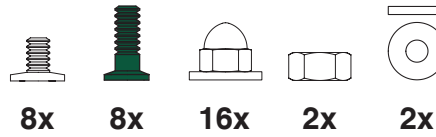

XXL XL L M S MX MN

EGG[®] and Band Assembly Instructions

7/16" + 1/2"
(Nr. 11 + 13)

www.biggreenegg.com/assembly-videos

 www.biggreenegg.com

 www.biggreenegg.ca

 www.biggreenegg.eu

 www.biggreenegg.co.uk

 www.biggreenegg.co.za

CAUTION: SEE SAFETY NOTICE
www.biggreenegg.com/safetytips

© COPYRIGHT BIG GREEN EGG INC.

1

A  
8x 8x

B  
4x 4x

© COPYRIGHT BIG GREEN EGG INC.

2