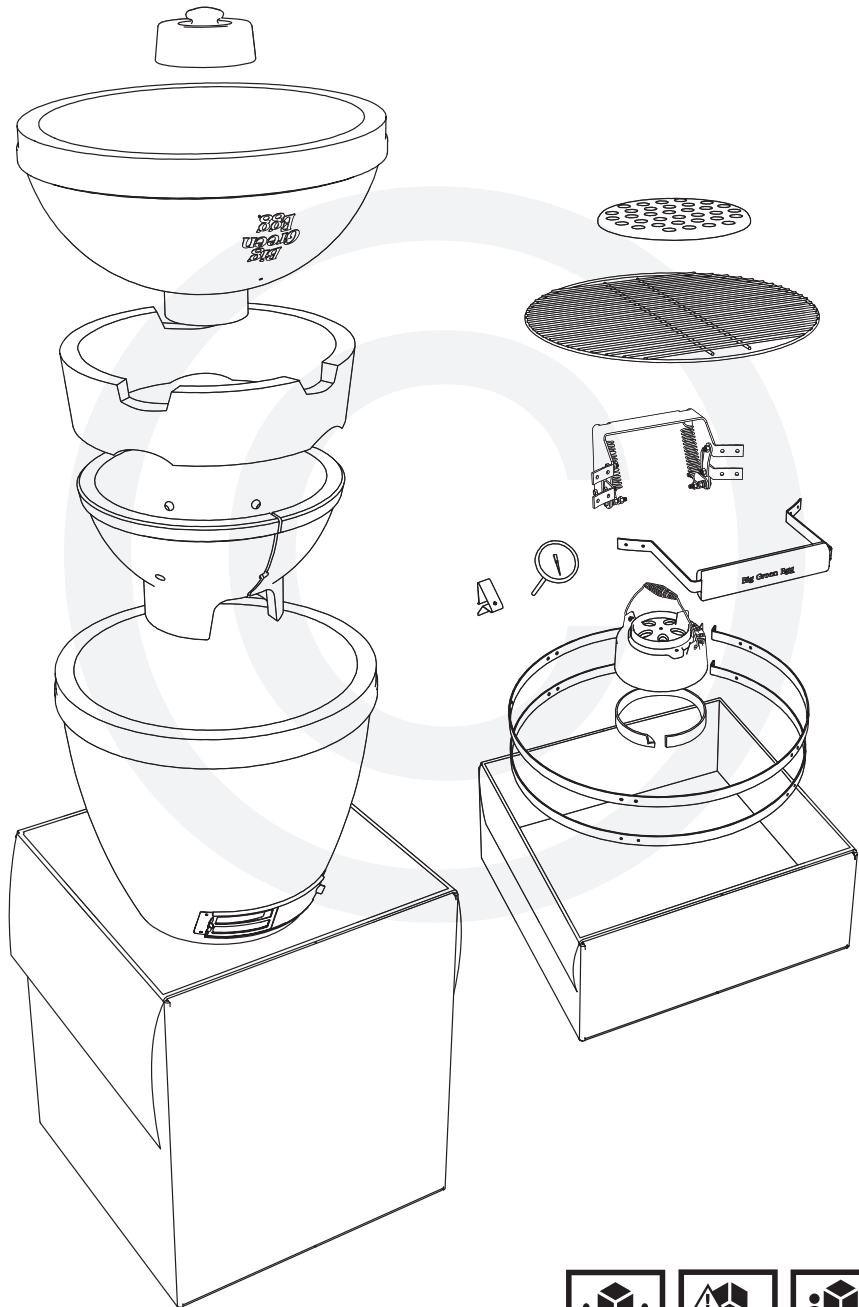

XXL XL L M S MX MN

EGG[®] and Band Assembly Instructions

7/16" + 1/2"
(Nr. 11 + 13)

www.biggreenegg.com/assembly-videos

 www.biggreenegg.com

 www.biggreenegg.ca

 www.biggreenegg.eu

 www.biggreenegg.co.uk

 www.biggreenegg.co.za

CAUTION: SEE SAFETY NOTICE
www.biggreenegg.com/safetytips

© COPYRIGHT BIG GREEN EGG INC.

1

A  
8x 8x

B  
4x 4x

© COPYRIGHT BIG GREEN EGG INC.

2