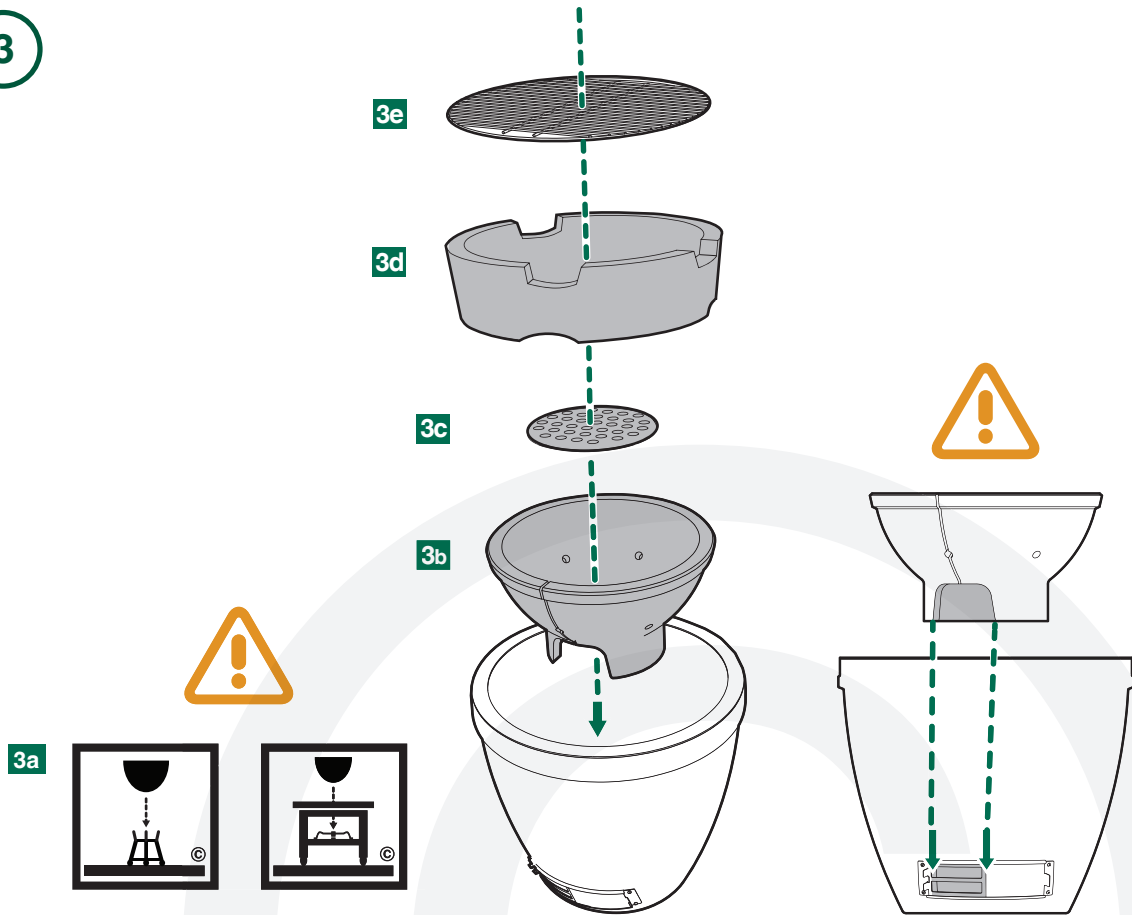

3

© COPYRIGHT BIG GREEN EGG INC.