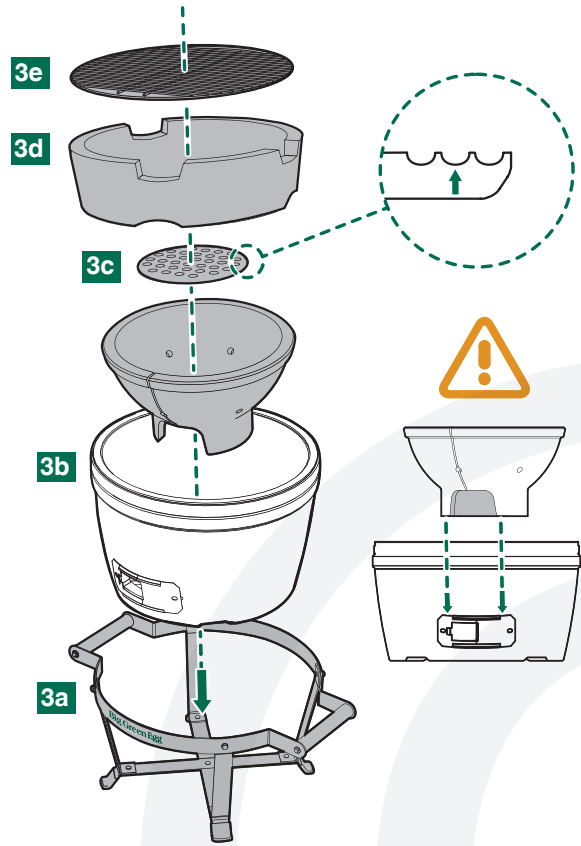

3

© COPYRIGHT BIG GREEN EGG INC.

4