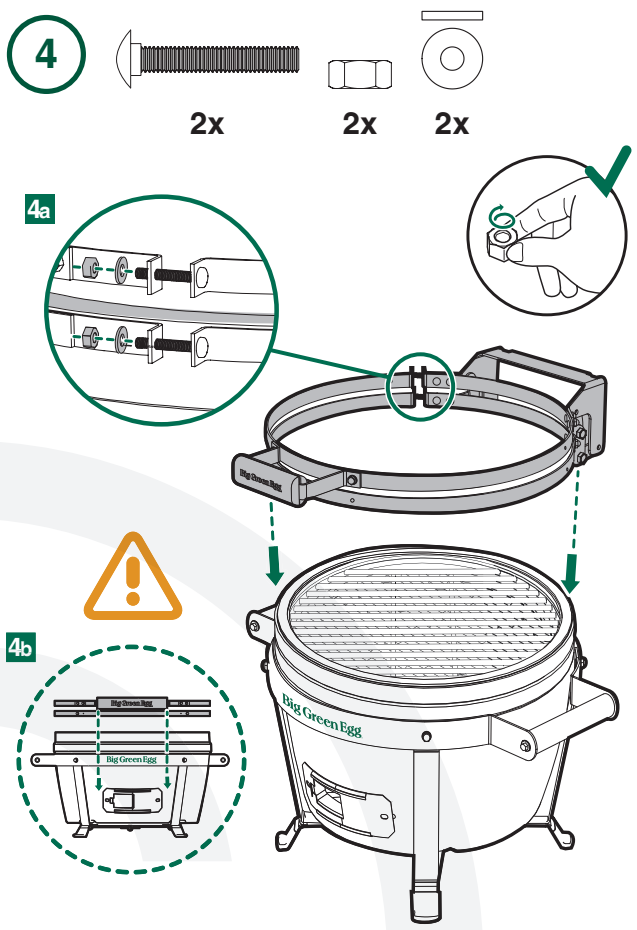

© COPYRIGHT BIG GREEN EGG INC.

5