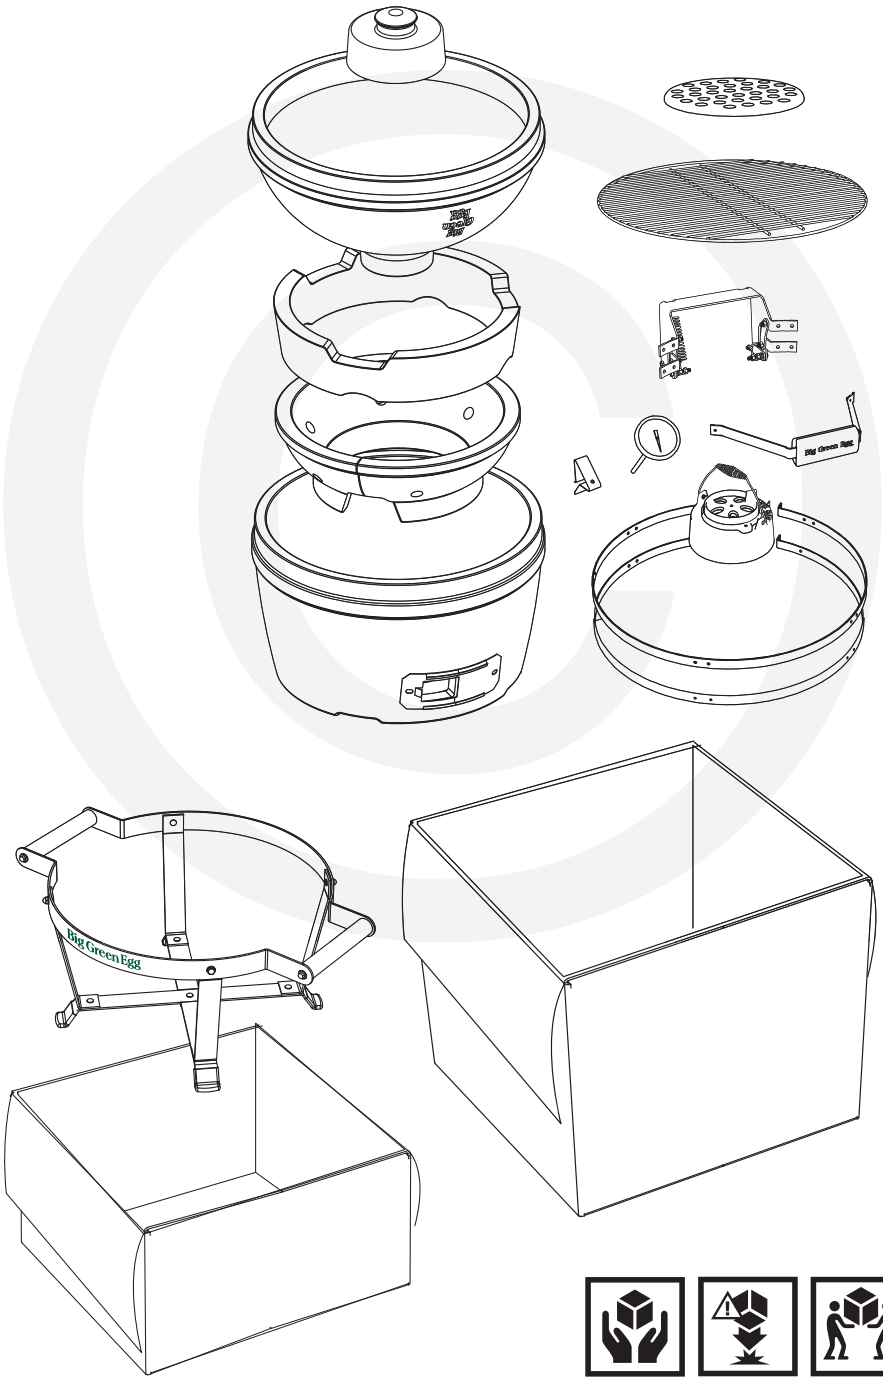

# EGG<sup>®</sup> and Band Assembly Instructions

7/16" + 1/2"  
(Nr. 11 + 13)

www.biggreenegg.com/  
assembly-videos

- www.biggreenegg.com
- www.biggreenegg.ca
- www.biggreenegg.eu
- www.biggreenegg.co.uk
- www.biggreenegg.co.za

CAUTION: SEE SAFETY NOTICE  
www.biggreenegg.com/safetytips

© COPYRIGHT BIG GREEN EGG INC.

1

**A**    
8x 8x

**B**    
2x 2x

© COPYRIGHT BIG GREEN EGG INC.

2

   
4x 4x