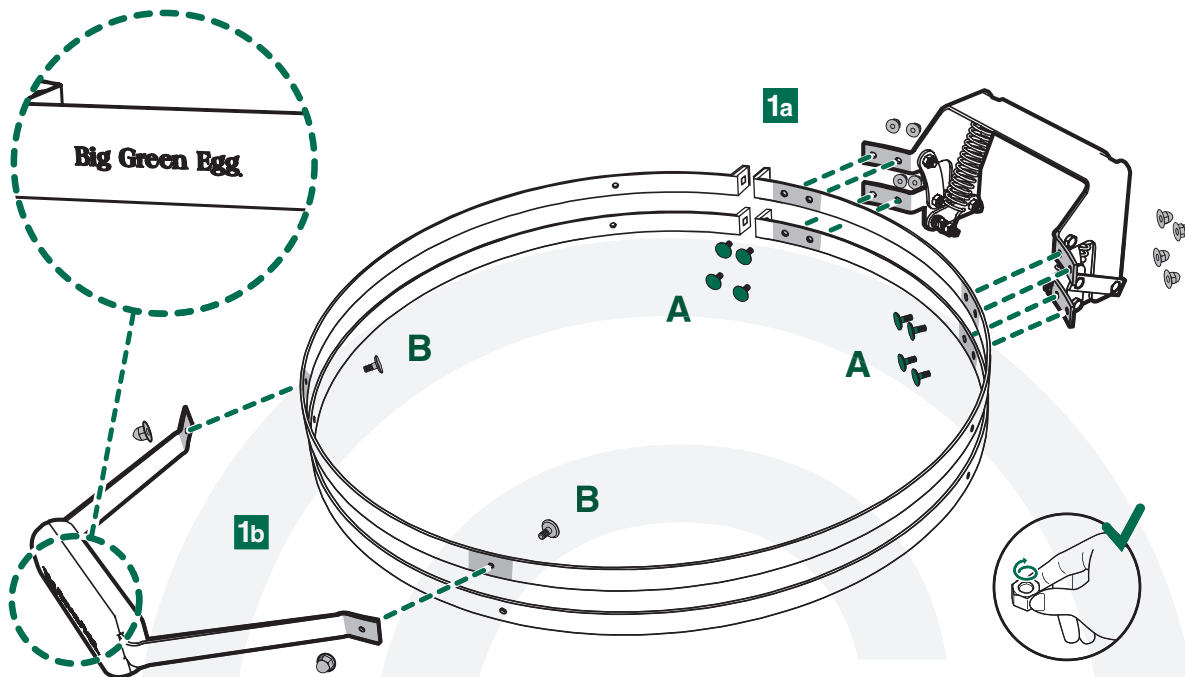

# EGG<sup>®</sup> and Band Assembly Instructions

7/16" + 1/2"  
(Nr. 11 + 13)

www.biggreenegg.com/  
assembly-videos

- www.biggreenegg.com
- www.biggreenegg.ca
- www.biggreenegg.eu
- www.biggreenegg.co.uk
- www.biggreenegg.co.za

CAUTION: SEE SAFETY NOTICE  
www.biggreenegg.com/safetytips

© COPYRIGHT BIG GREEN EGG INC.

1

**A**    
8x 8x

**B**    
2x 2x

© COPYRIGHT BIG GREEN EGG INC.

2

   
4x 4x