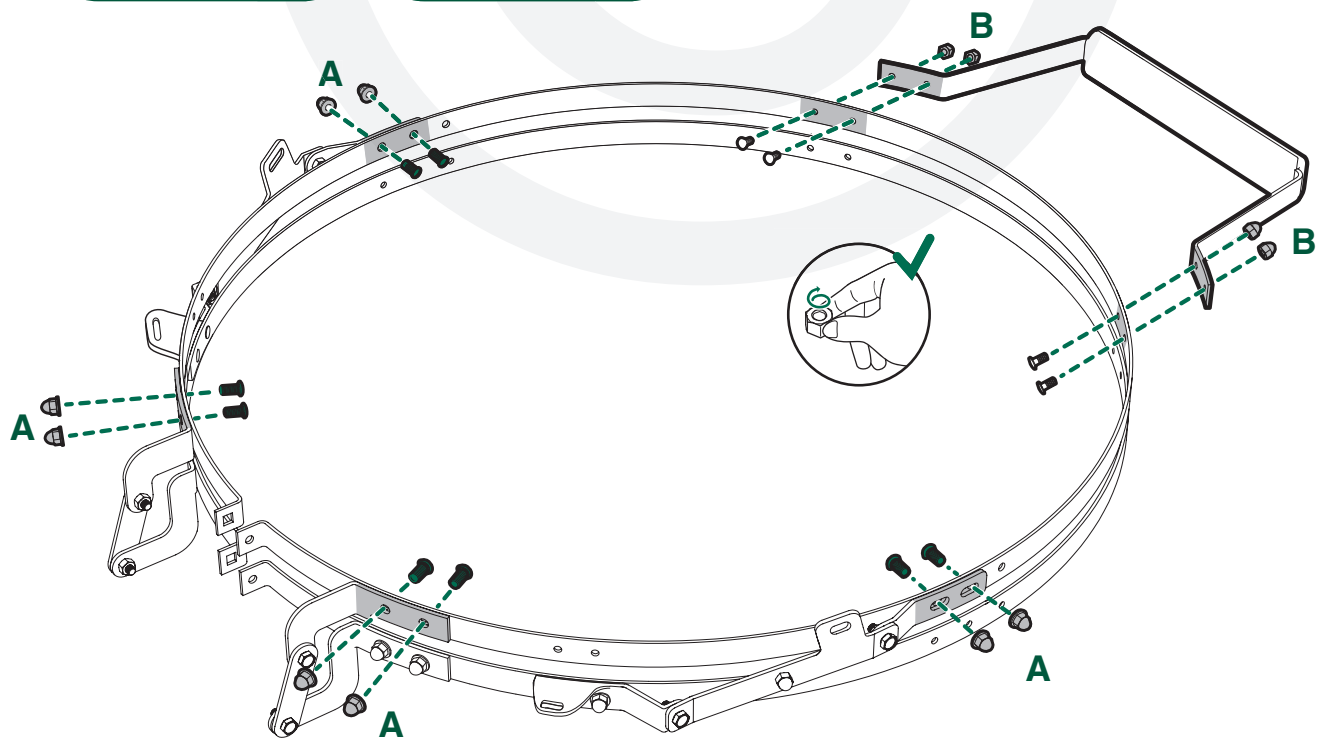

© COPYRIGHT BIG GREEN EGG INC.