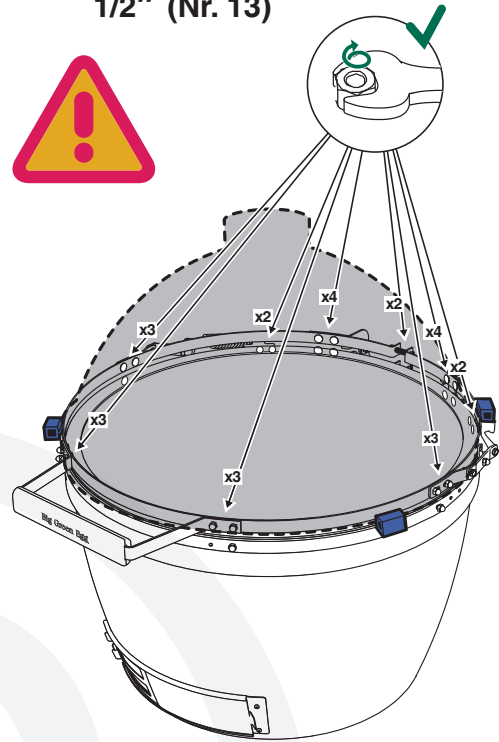

# EGG® and Band Assembly Instructions

7/16" + 1/2"  
(Nr. 11 + 13)

[www.biggreenegg.com/assembly-videos](http://www.biggreenegg.com/assembly-videos)

 [www.biggreenegg.com](http://www.biggreenegg.com)

 [www.biggreenegg.ca](http://www.biggreenegg.ca)

© COPYRIGHT BIG GREEN EGG INC.

5

© COPYRIGHT BIG GREEN EGG INC.

6   
1/2" (Nr. 13)

7   
7/16" (Nr. 11)  
1/2" (Nr. 13)

© COPYRIGHT BIG GREEN EGG INC.

8    
2x 4x

© COPYRIGHT BIG GREEN EGG INC.