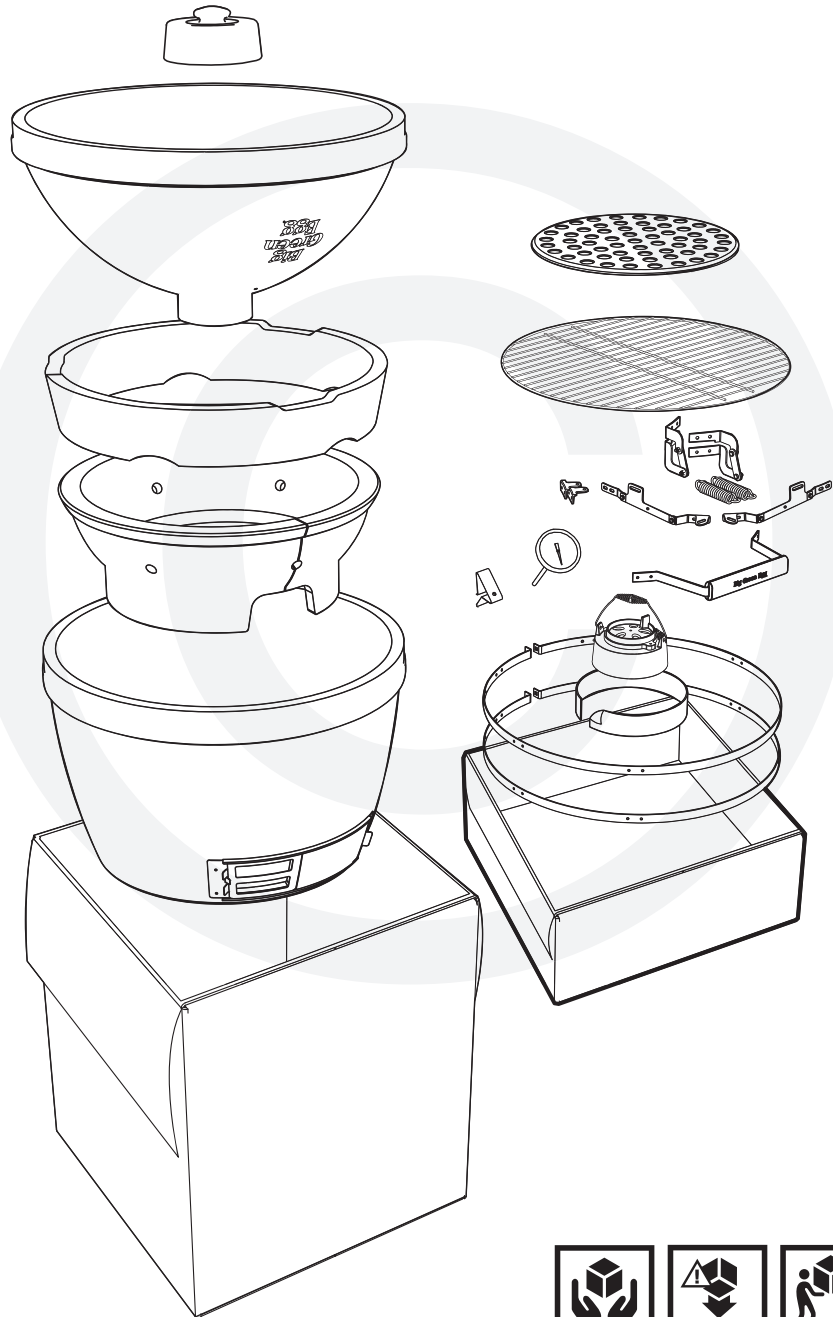

© COPYRIGHT BIG GREEN EGG INC.