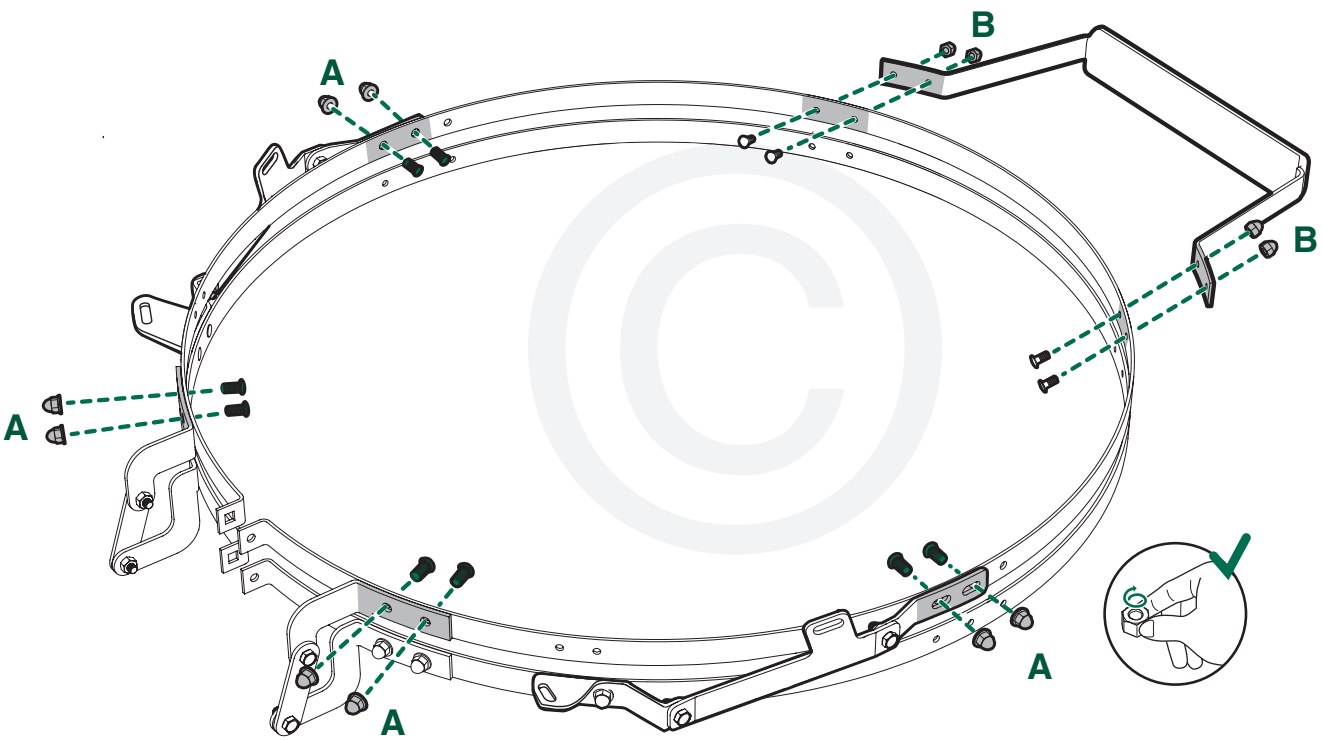

© COPYRIGHT BIG GREEN EGG INC.