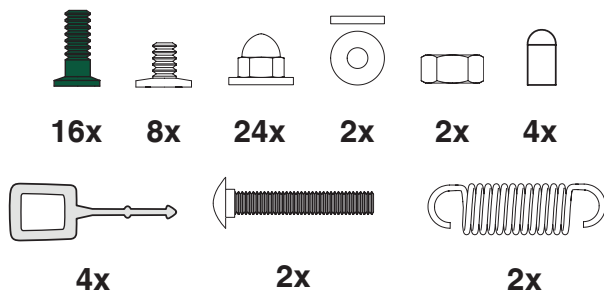

XXL XL L M S MX MN

EGG® and Band Assembly Instructions

7/16" + 1/2"
(Nr. 11 + 13)

www.biggreenegg.com/
assembly-videos

 www.biggreenegg.com

 www.biggreenegg.ca

 www.biggreenegg.eu

 www.biggreenegg.co.uk

 www.biggreenegg.co.za

CAUTION: SEE SAFETY NOTICE
www.biggreenegg.com/safetytips

© COPYRIGHT BIG GREEN EGG INC.

1

A  8x 8x

B  4x 4x

© COPYRIGHT BIG GREEN EGG INC.

2