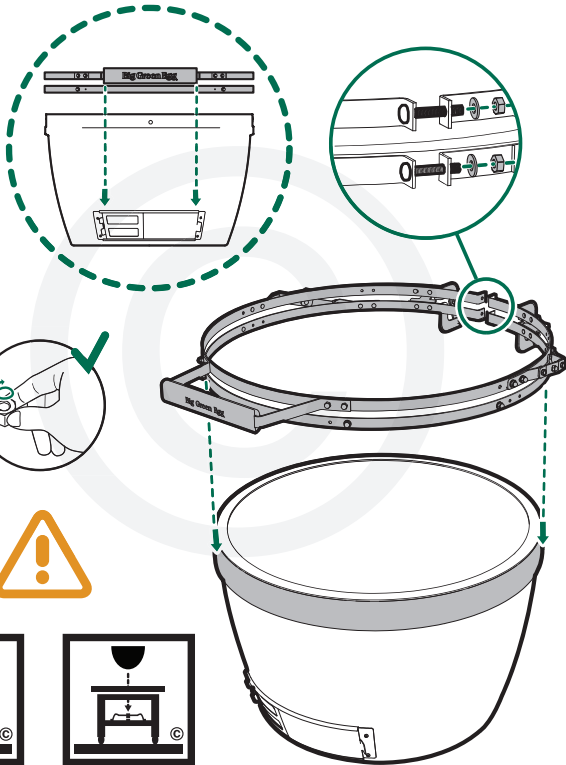

3

© COPYRIGHT BIG GREEN EGG INC.

4