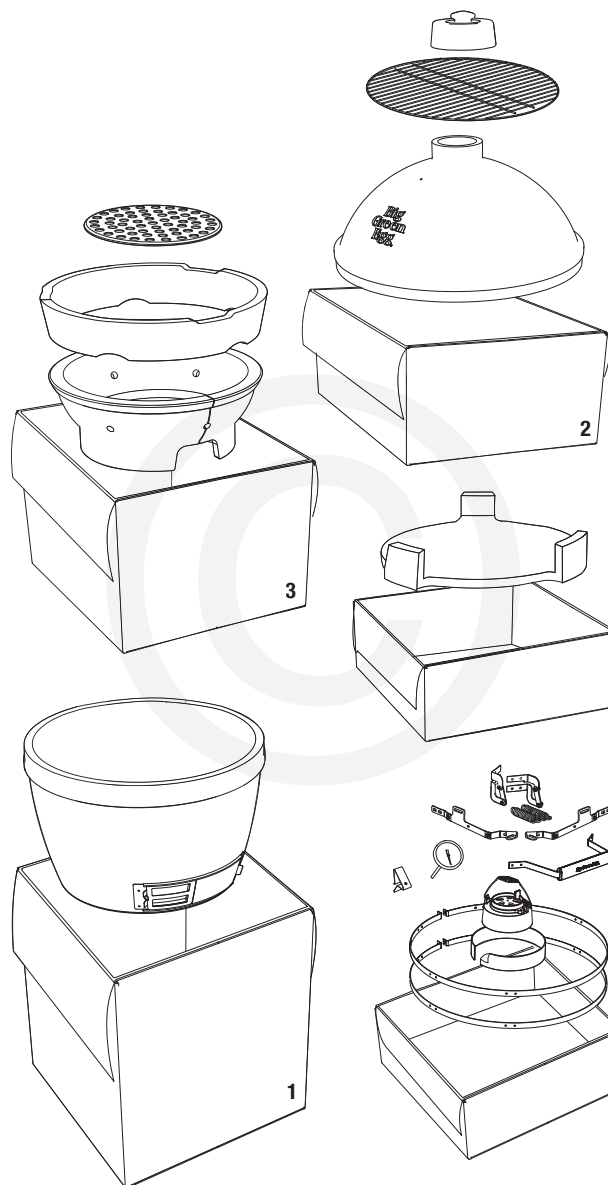

XXL XL L M S MX MN

EGG® and Band Assembly Instructions

7/16" + 1/2"
(Nr. 11 + 13)

www.biggreenegg.com/
assembly-videos

 www.biggreenegg.com

 www.biggreenegg.ca

 www.biggreenegg.eu

 www.biggreenegg.co.uk

 www.biggreenegg.co.za

CAUTION: SEE SAFETY NOTICE
www.biggreenegg.com/safetytips

© COPYRIGHT BIG GREEN EGG INC.

1

A  8x 8x

B  4x 4x

© COPYRIGHT BIG GREEN EGG INC.

2