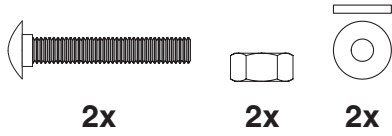

3

© COPYRIGHT BIG GREEN EGG INC.

4