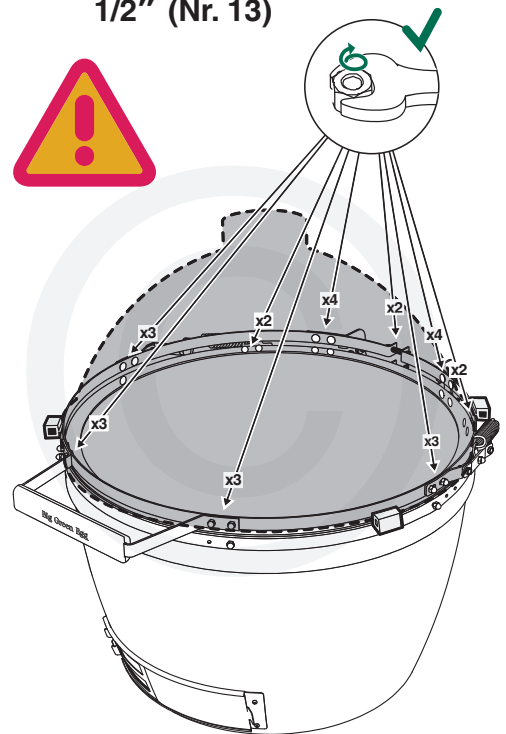

© COPYRIGHT BIG GREEN EGG INC.