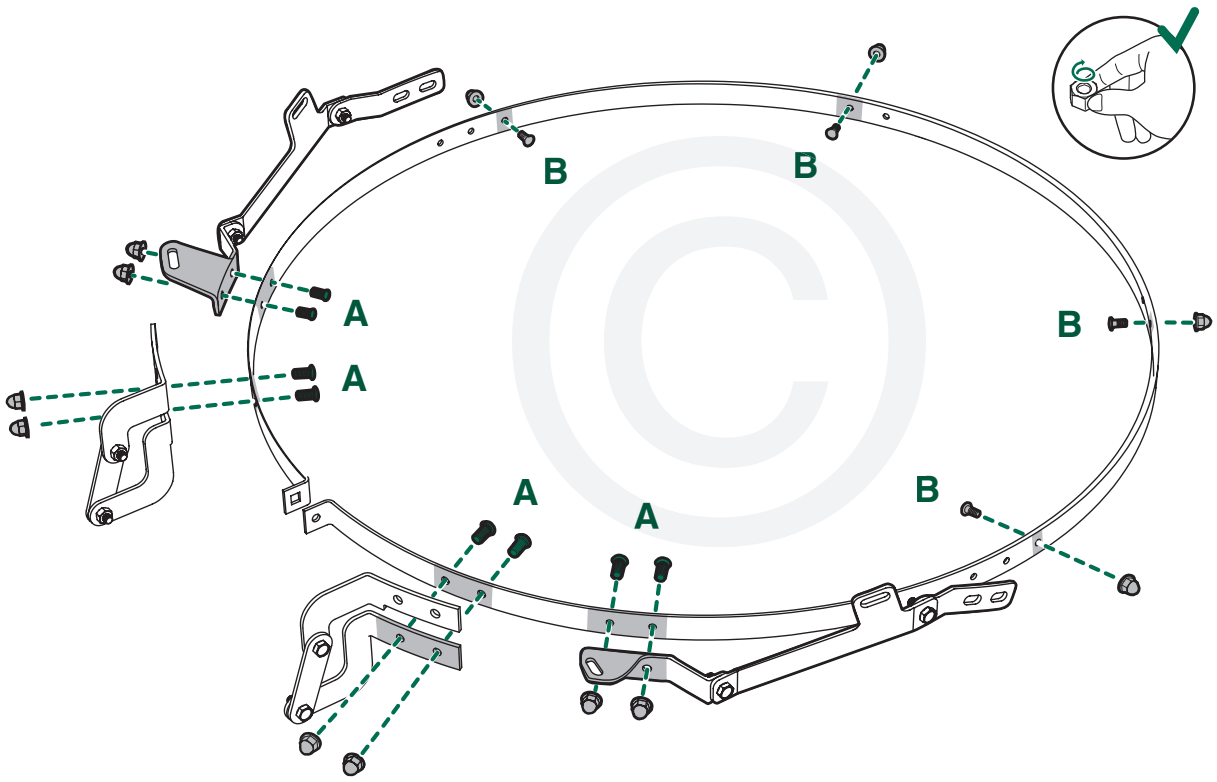

XXL XL L M S MX MN

EGG® and Band Assembly Instructions

7/16" + 1/2"
(Nr. 11 + 13)

www.biggreenegg.com/
assembly-videos

 www.biggreenegg.com

 www.biggreenegg.ca

 www.biggreenegg.eu

 www.biggreenegg.co.uk

 www.biggreenegg.co.za

CAUTION: SEE SAFETY NOTICE
www.biggreenegg.com/safetytips

© COPYRIGHT BIG GREEN EGG INC.

1

A  8x 8x

B  4x 4x

© COPYRIGHT BIG GREEN EGG INC.

2