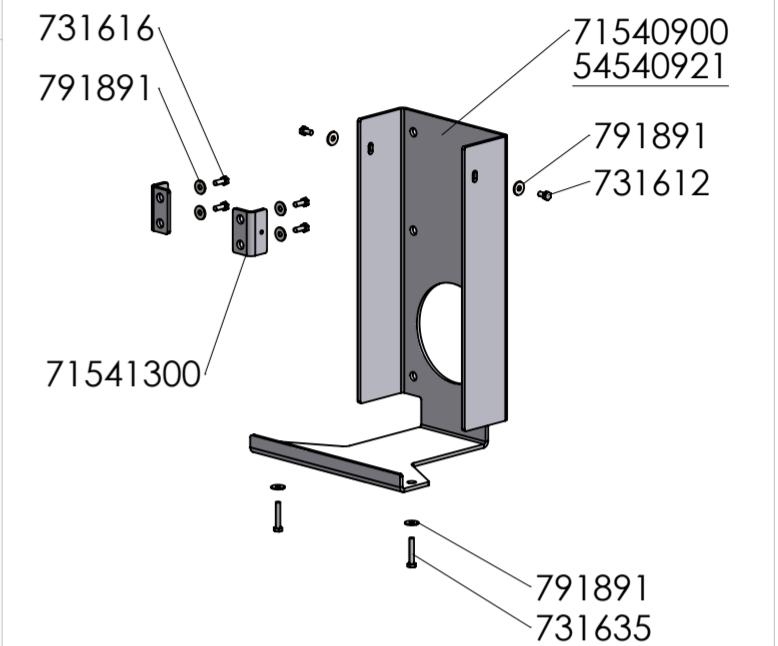

5448

Basic Stove/Basisofen

5470

DIN

Option:

Option:

5470 option:
Complete: 54541321

5448

Underlined numbers are complete parts or set

Rev.	Revisions	Sign.:	Date:
	Title:	Construction: RSV	2011.11.16
	Prod. tegn/Res. tegn.	Released:	
	Morsø 5448 & 5470	Format: A2	
	Morsø 5400	Scale: 1:10	
	Drawingtype: Assembly	Itemno.:	
	Location of file: C:\UDV\tegn\tegn\5400_5400_Asembly_3DASM	Drawing no.:	5400-500 a