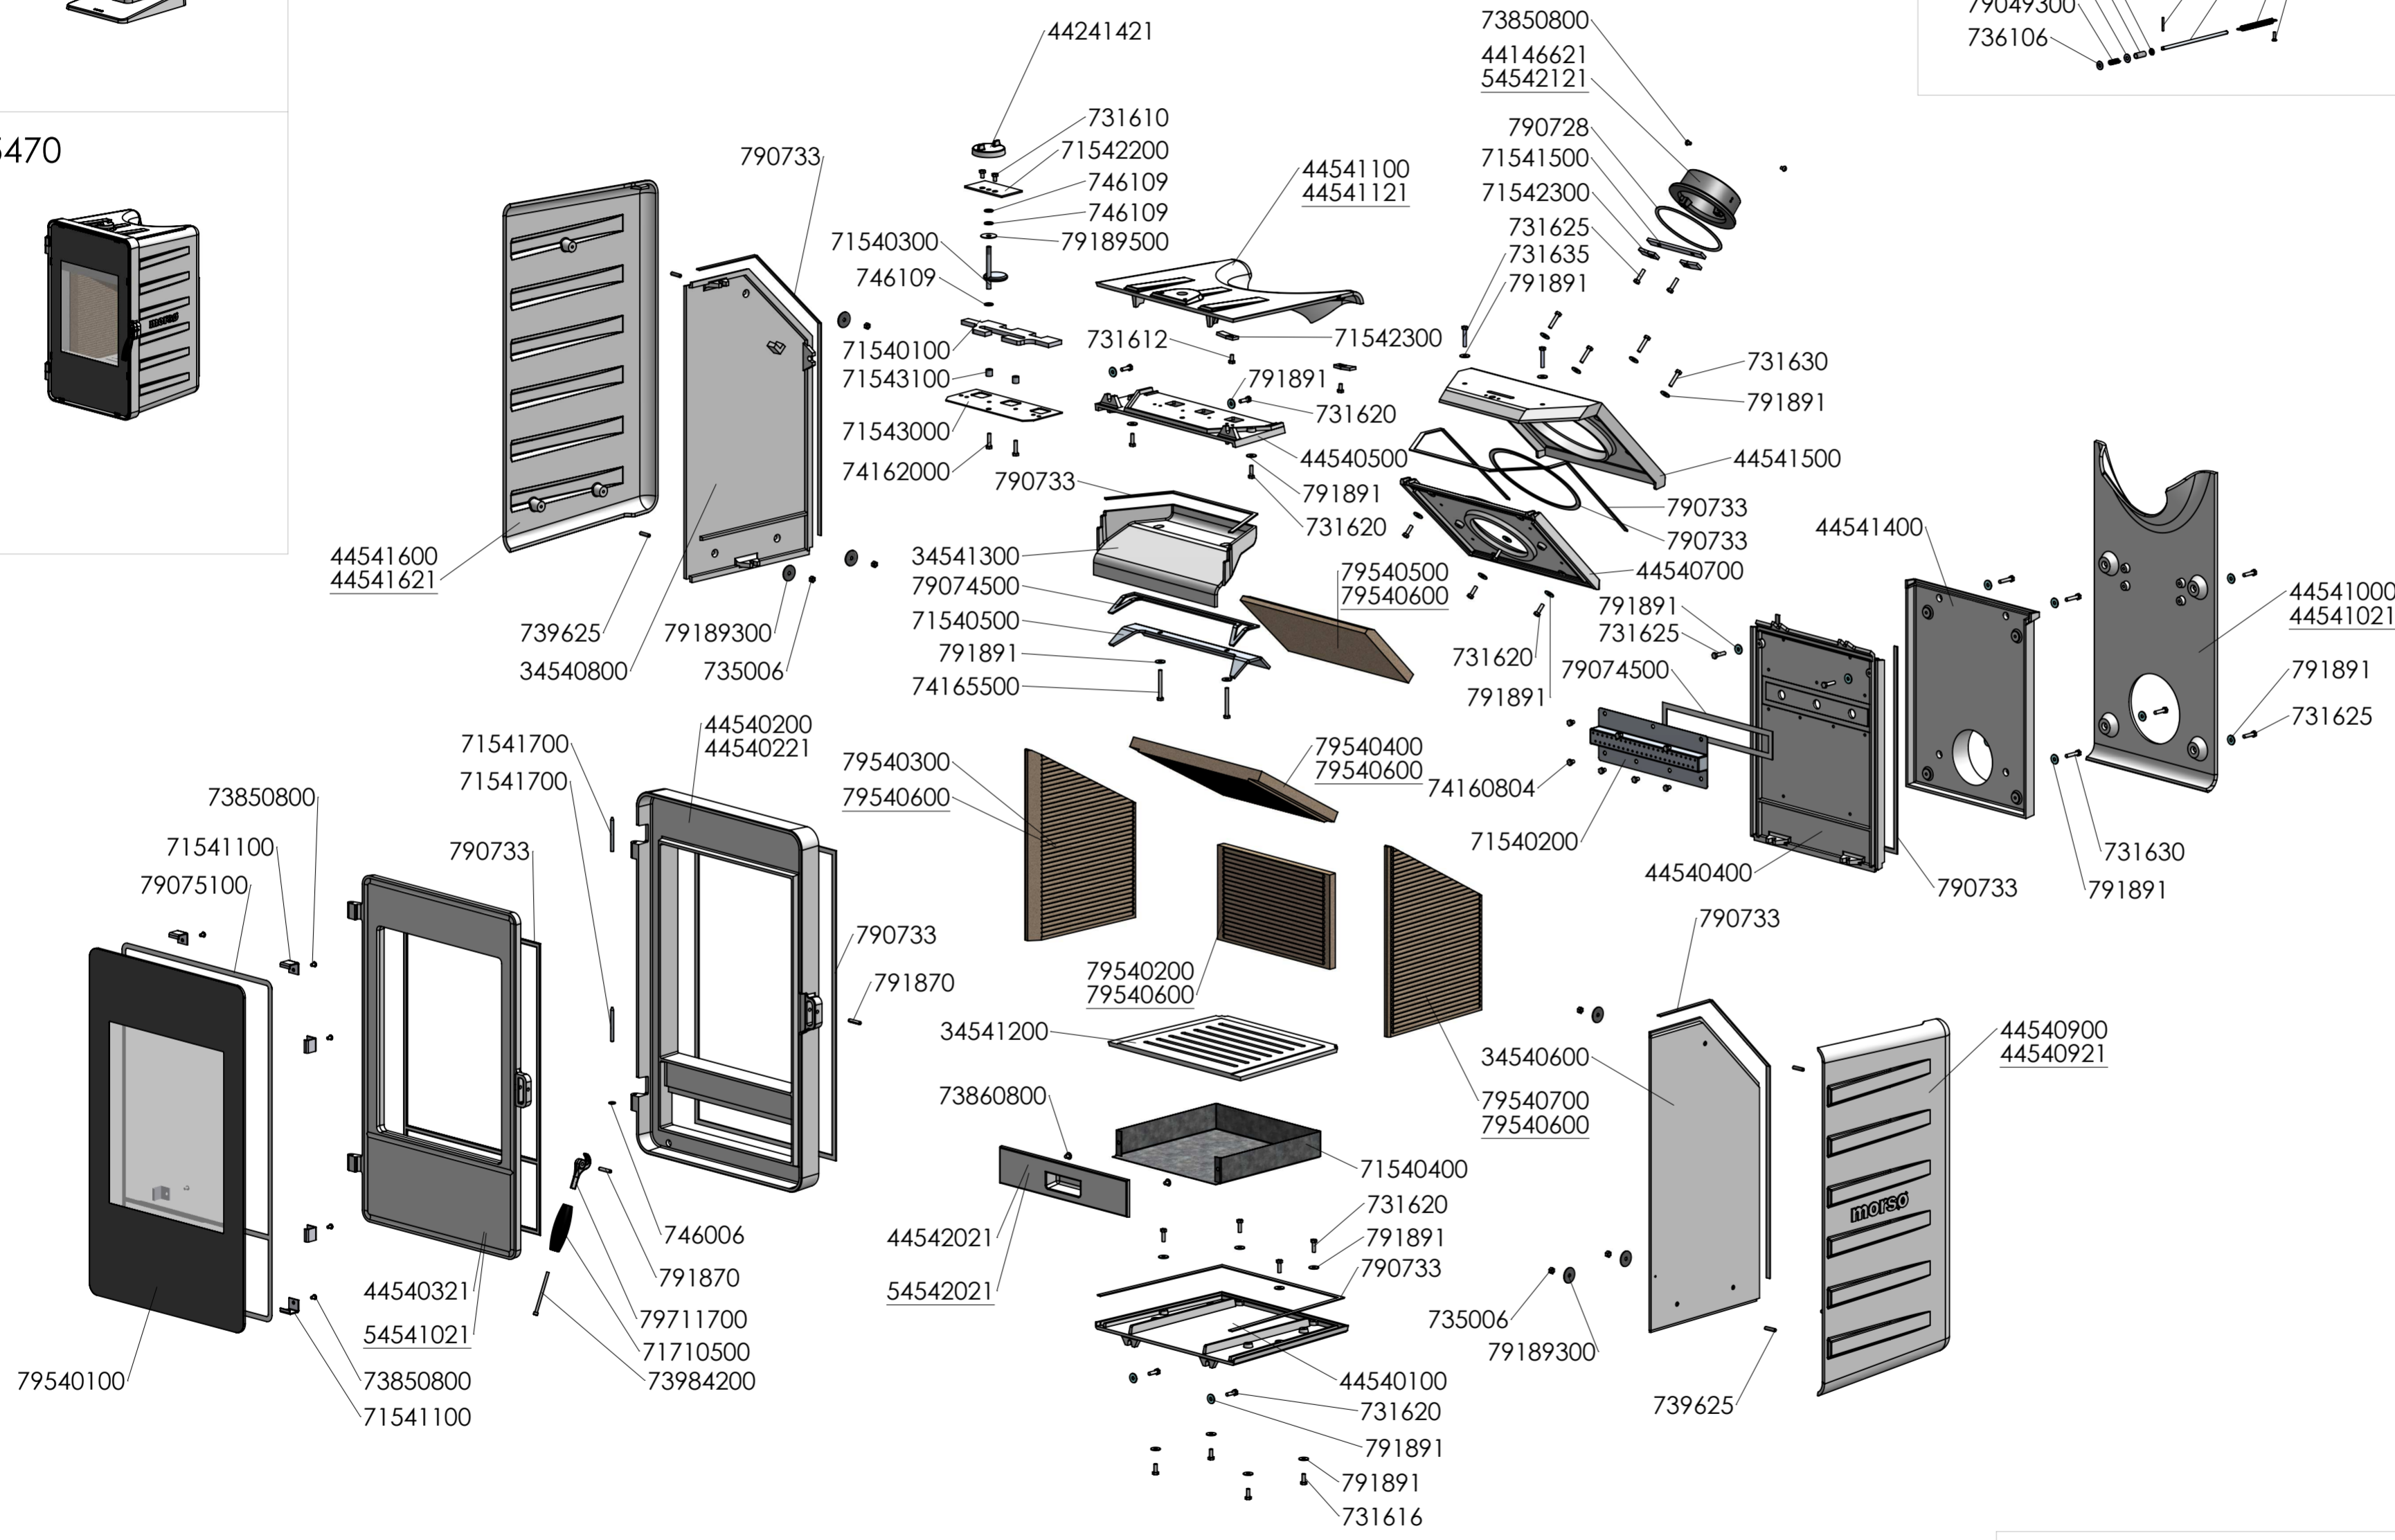

5448

Basic Stove/Basisofen

5470

DIN

Option:

Option:

5470 option:
Complete: 54541321

5448

Underlined numbers are complete parts or set

Rev.	Revisions	Sign.:	Date:
	Title:	Construction: RSV	2011.11.16
	Prod. tegn/Res. tegn.	Released:	
	Morsø 5448 & 5470	Format: A2	
	Morsø 5400	Scale: 1:10	
	Drawingtype: Assembly	Itemno.:	
	Location of file: C:\UDV\tegn\tegn\5400_5400_Asembly_3DASM	Drawing no.:	5400-500 a