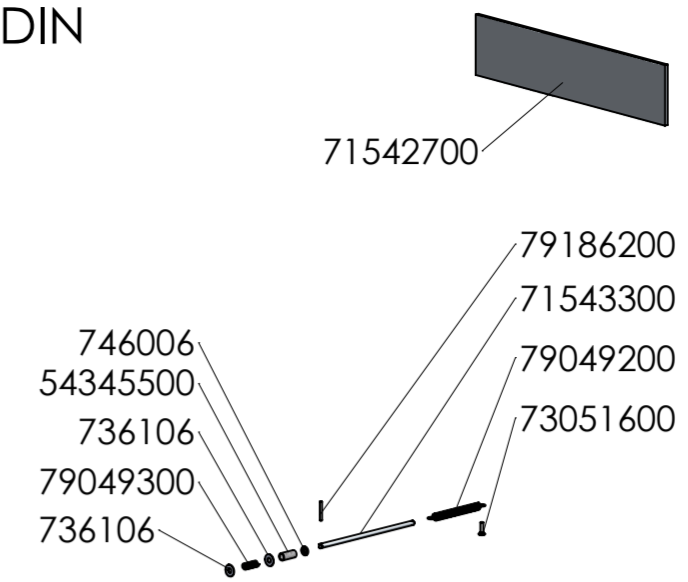

5448

Basic Stove/Basisofen

5470

DIN

Option:

Option:

5470 option:
Complete: 54541321

5448

Underlined numbers are complete parts or set

Rev.	Revisions	Sign.:	Date:
	Title:	Construction: RSV	2011.11.16
	Prod. tegn/Res. tegn.	Released:	
	Morsø 5448 & 5470	Format: A2	
	Morsø 5400	Scale: 1:10	
	Drawingtype: Assembly	Itemno.:	
	Location of file: C:\UDV\tegn\tegn\5400_5400_Asembly_3DASM	Drawing no.:	5400-500 a