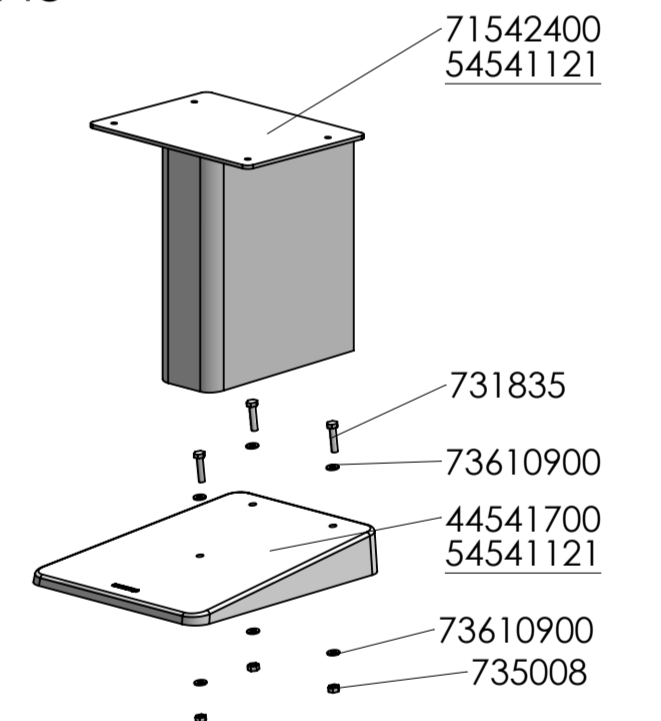

5448

Basic Stove/Basisofen

5470

DIN

Option:

Option:

5470 option:
Complete: 54541321

5448

Underlined numbers are complete parts or set

Rev.	Revisions	Sign.:	Date:
	Title:	Construction: RSV	2011.11.16
	Prod. tegn/Res. tegn.	Released:	
	Morsø 5448 & 5470	Format: A2	
	Morsø 5400	Scale: 1:10	
	Drawingtype: Assembly	Itemno.:	
	Location of file: C:\UDV\tegn\tegn\5400_5400_Asembly_3DASM	Drawing no.:	5400-500 a