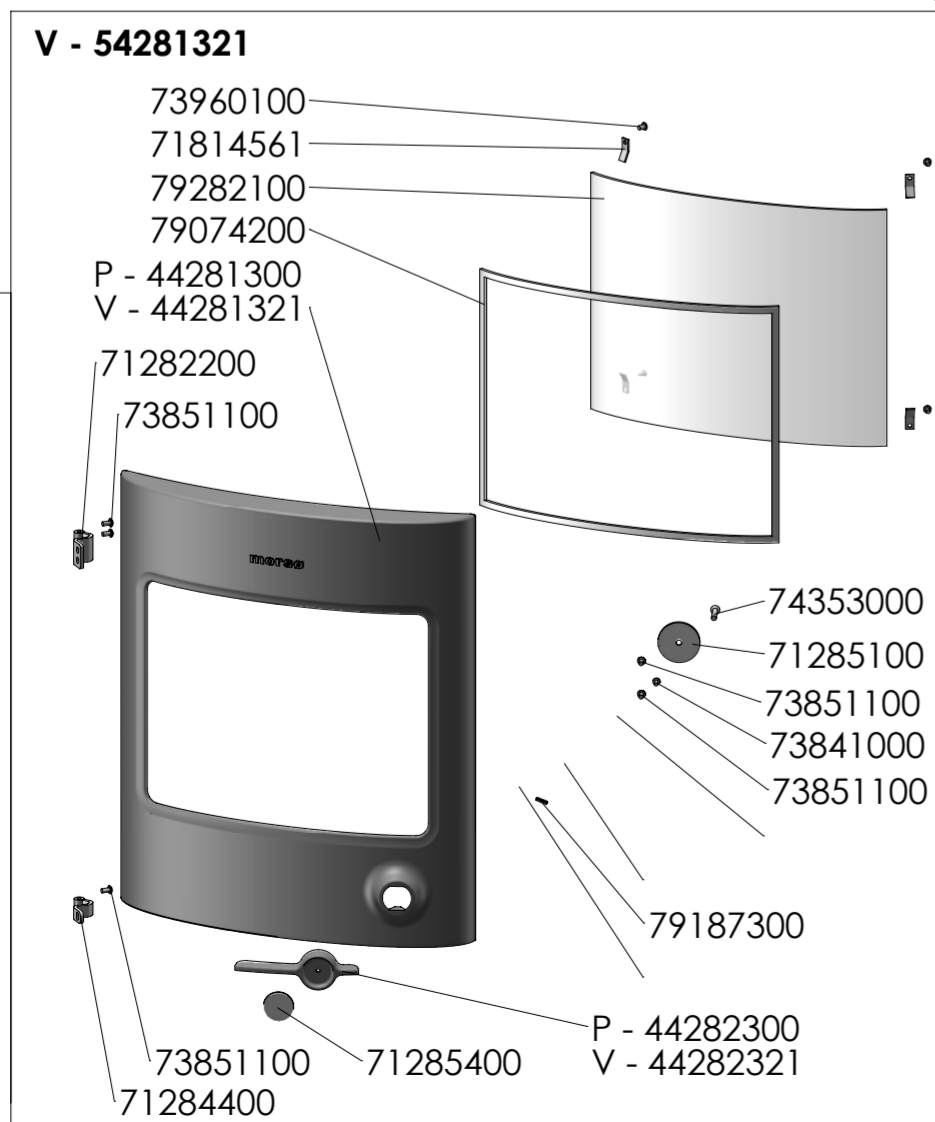

# MORSØ

2800-Serie

Zone:	Rev.:	Description	Date	Sign.:
Revisions				
Title:		Construction:	RSV	14.05.2018
<b>2800 N-EN</b>		Released:		
<b>Reservedelstegning</b>		Format:	<b>A2</b>	
<b>Morsø 2800</b>		Scale:	<b>1:9</b>	
Drawingtype:		Itemno.:		
Location of file:		Drawing no.: <b>2800-500 a</b>		