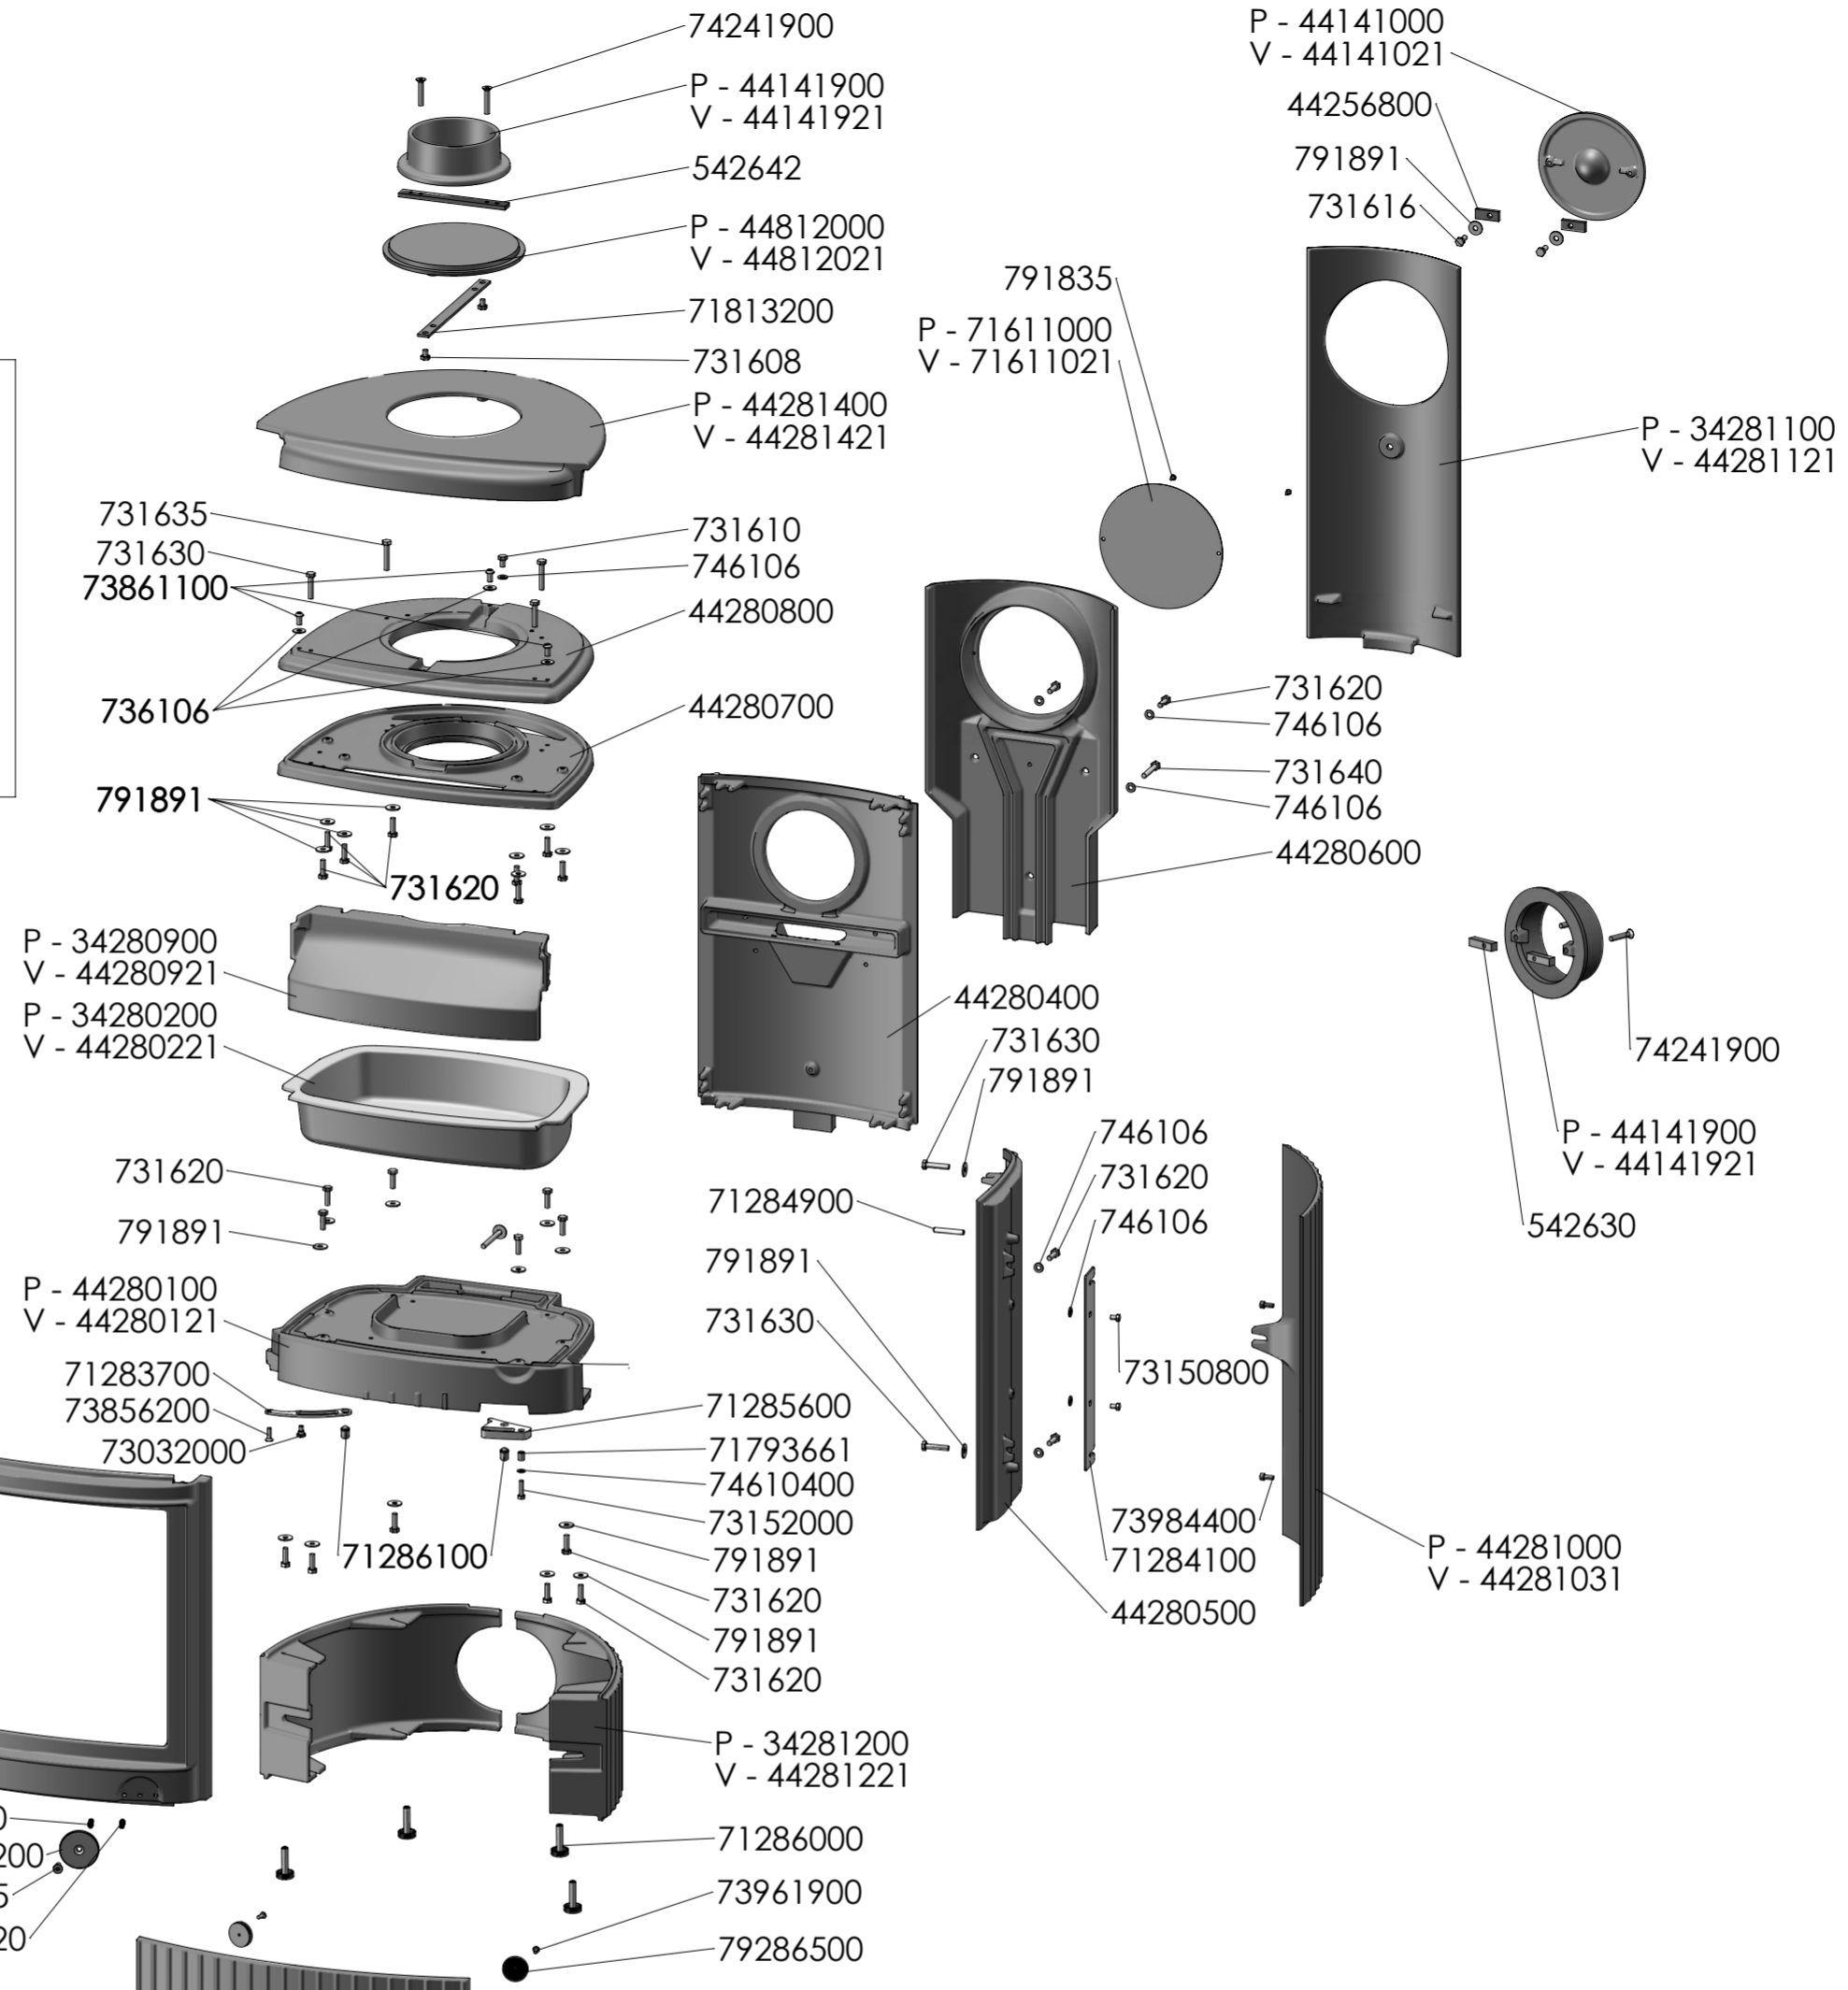

# MORSØ

2800-Serie

Zone:	Rev.:	Description	Date	Sign.:
Revisions				
Title:		Construction:	RSV	14.05.2018
<b>2800 N-EN</b>		Released:		
<b>Reservedelstegning</b>		Format:	<b>A2</b>	
<b>Morsø 2800</b>		Scale:	<b>1:9</b>	
Drawingtype:		Itemno.:		
Location of file:		Drawing no.: <b>2800-500 a</b>		