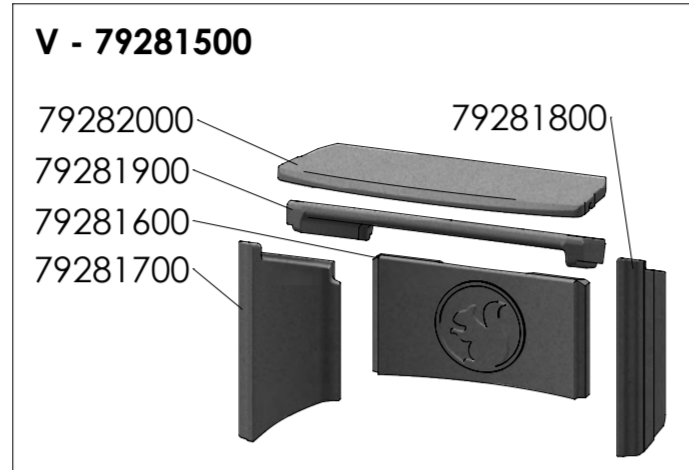

# MORSØ

2800-Serie

Zone:	Rev.:	Description	Date	Sign.:
Revisions				
Title:		Construction:	RSV	14.05.2018
<b>2800 N-EN</b>		Released:		
<b>Reservedelstegning</b>		Format:	<b>A2</b>	
<b>Morsø 2800</b>		Scale:	<b>1:9</b>	
Drawingtype:		Itemno.:		
Location of file:		Drawing no.: <b>2800-500 a</b>		