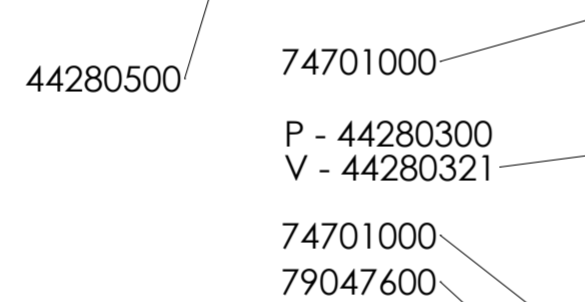

# MORSØ

2800-Serie

Zone:	Rev.:	Description	Date	Sign.:
Revisions				
Title:		Construction:	RSV	14.05.2018
<b>2800 N-EN</b>		Released:		
<b>Reservedelstegning</b>		Format:	<b>A2</b>	
<b>Morsø 2800</b>		Scale:	<b>1:9</b>	
Drawingtype:		Itemno.:		
Location of file:		Drawing no.: <b>2800-500 a</b>		