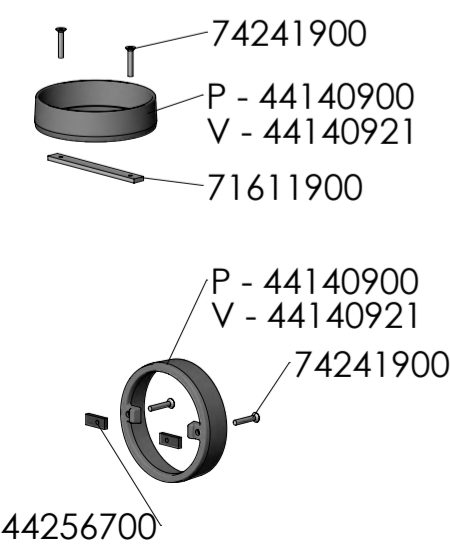

# MORSØ

2800-Serie

Zone:	Rev.:	Description	Date	Sign.:
Revisions				
Title:		Construction:	RSV	14.05.2018
<b>2800 N-EN</b>		Released:		
<b>Reservedelstegning</b>		Format:	<b>A2</b>	
<b>Morsø 2800</b>		Scale:	<b>1:9</b>	
Drawingtype:		Itemno.:		
Location of file:		Drawing no.: <b>2800-500 a</b>		