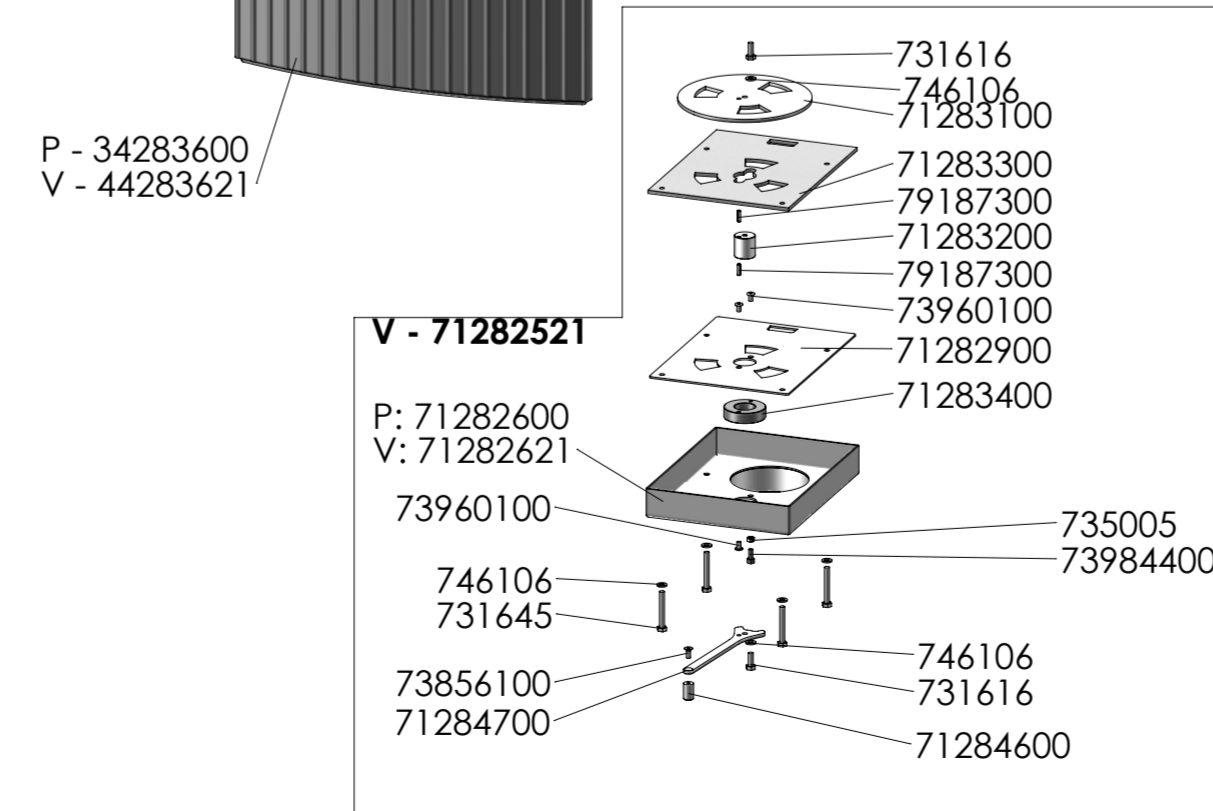

# MORSØ

2800-Serie

Zone:	Rev.:	Description	Date	Sign.:
Revisions				
Title:		Construction:	RSV	14.05.2018
<b>2800 N-EN</b>		Released:		
<b>Reservedelstegning</b>		Format:	<b>A2</b>	
<b>Morsø 2800</b>		Scale:	<b>1:9</b>	
Drawingtype:		Itemno.:		
Location of file:		Drawing no.: <b>2800-500 a</b>		