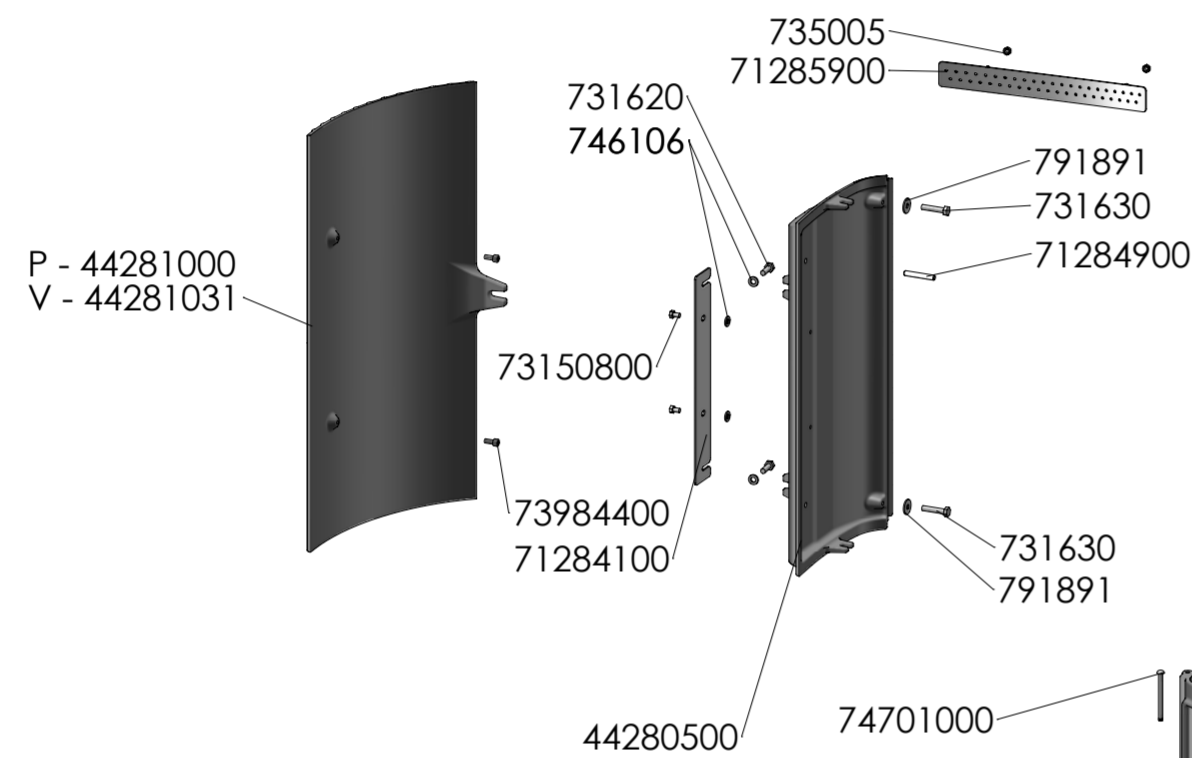

# MORSØ

2800-Serie

Zone:	Rev.:	Description	Date	Sign.:
Revisions				
Title:		Construction:	RSV	14.05.2018
<b>2800 N-EN</b>		Released:		
<b>Reservedelstegning</b>		Format:	<b>A2</b>	
<b>Morsø 2800</b>		Scale:	<b>1:9</b>	
Drawingtype:		Itemno.:		
Location of file:		Drawing no.: <b>2800-500 a</b>		