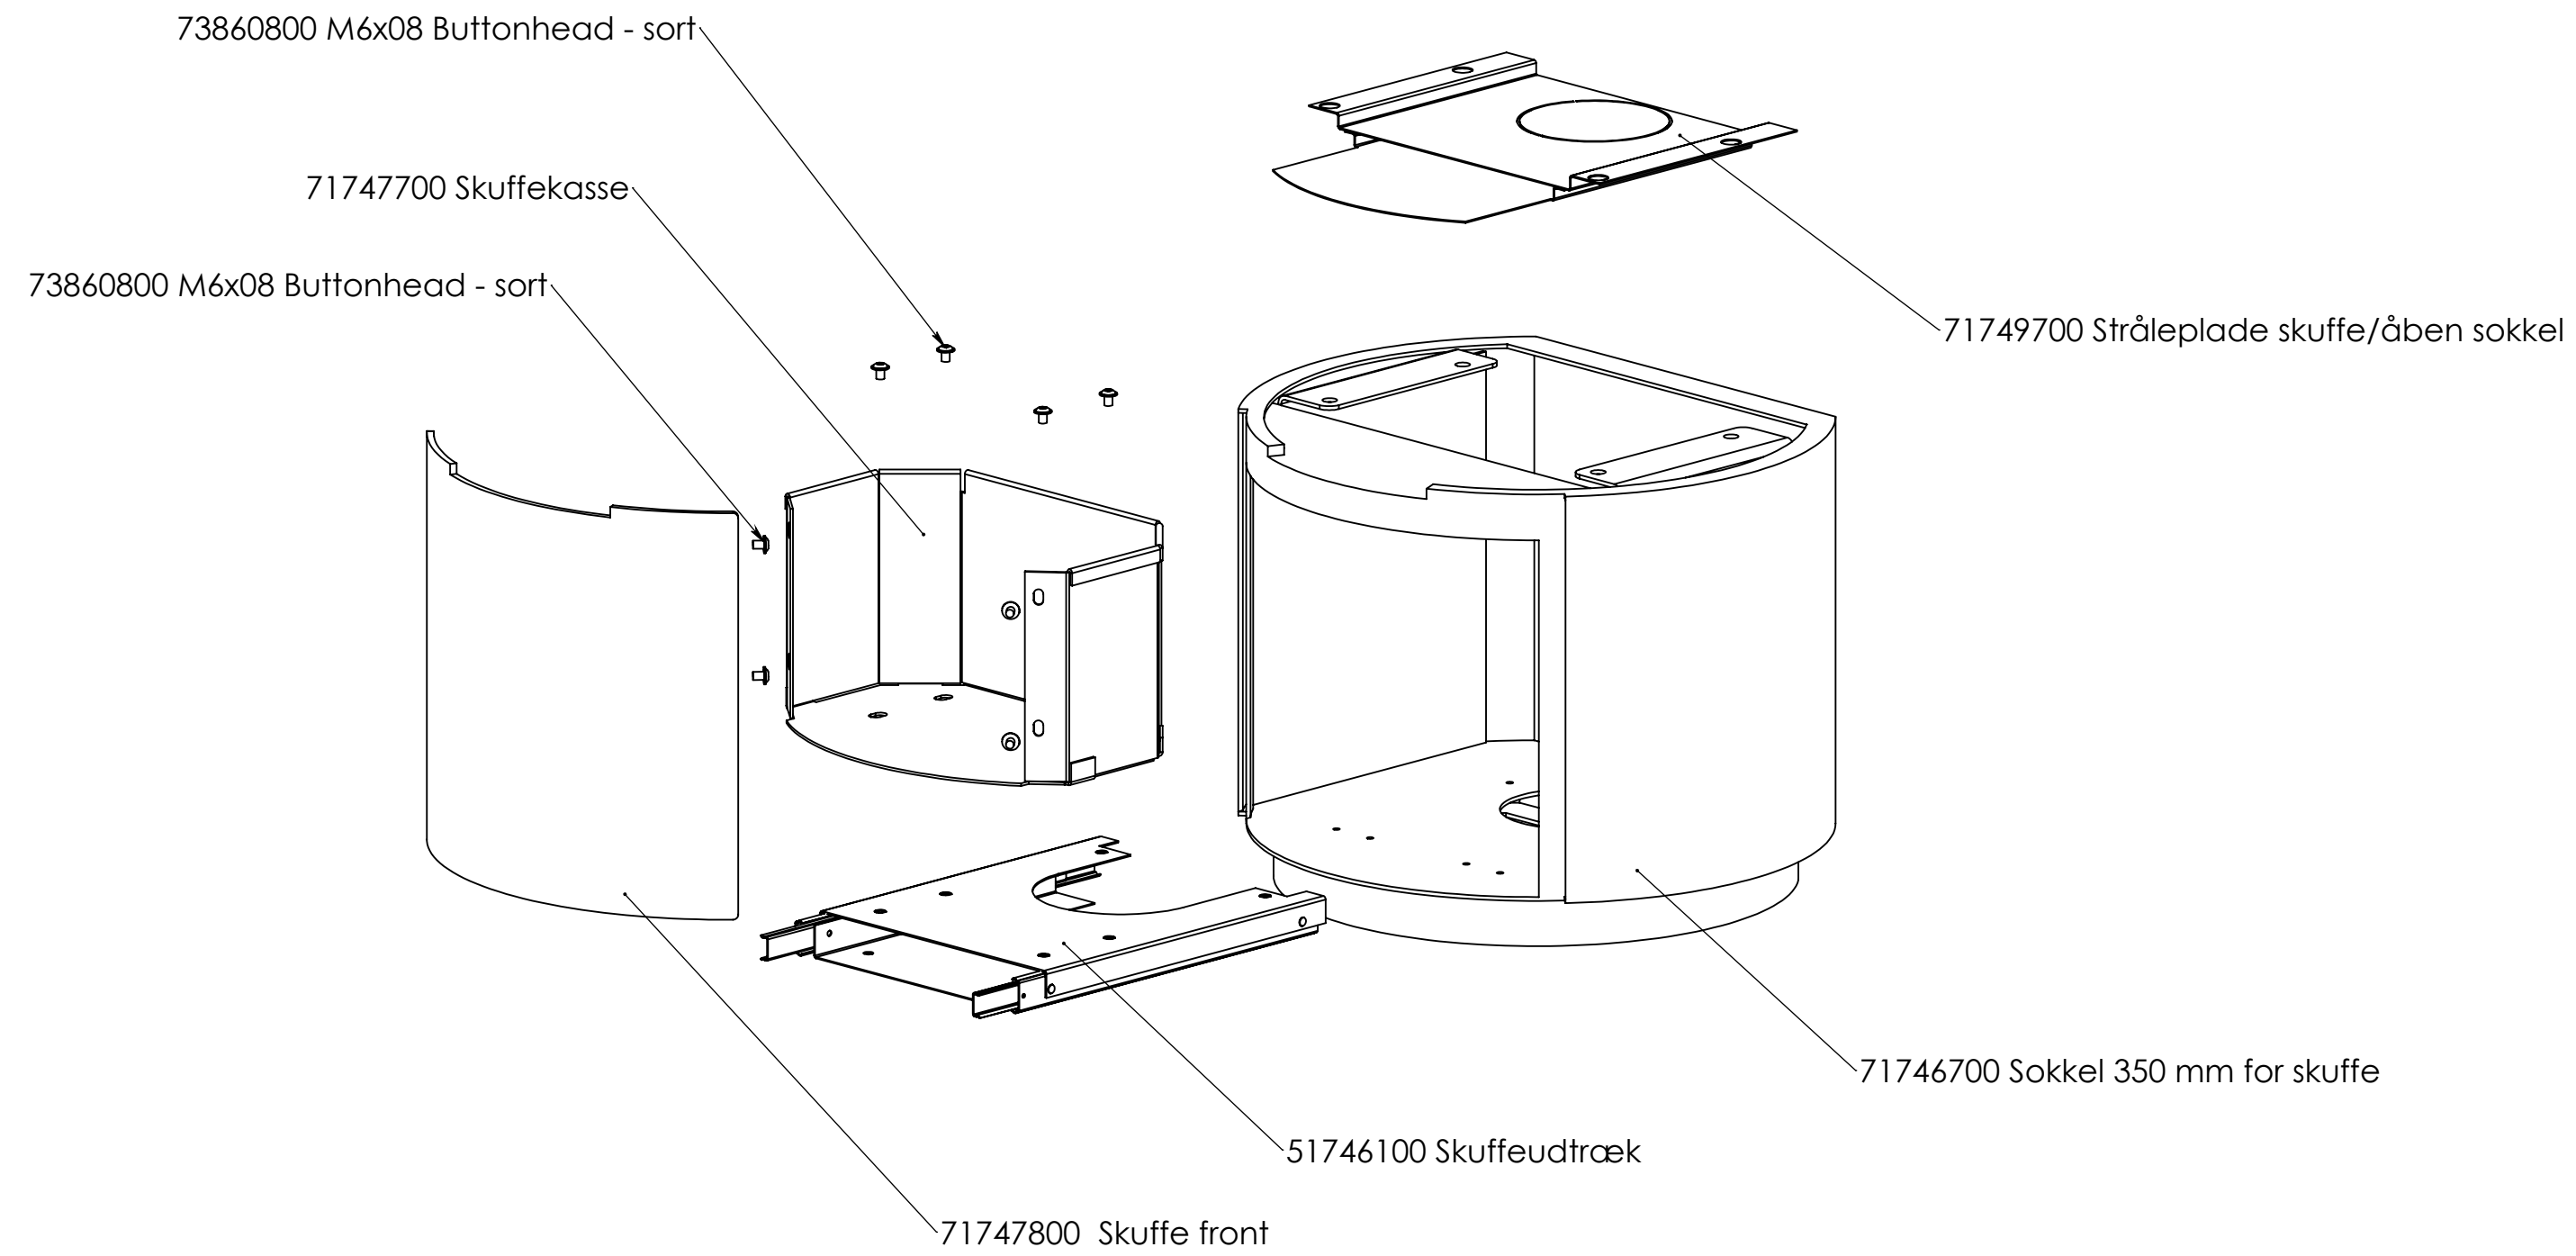

Rev. Revisions		Sign.:	Date:
Title:		Construction:	LAH 13.09.2013
Material:	ERROR!materiale	Created:	
Weight kg.:	26473.61	Format:	A2
Model no.		Scale:	1:5
Drawingtype:		Itemno.:	
Location of file:	C:\Working\7400 Socle with drawer\3D\ASM	Drawing no.:	7400-501 a

This drawing is Morsø Jernstøberi A/S' property and must not be sold, lent or copied without any written authorization from the company.