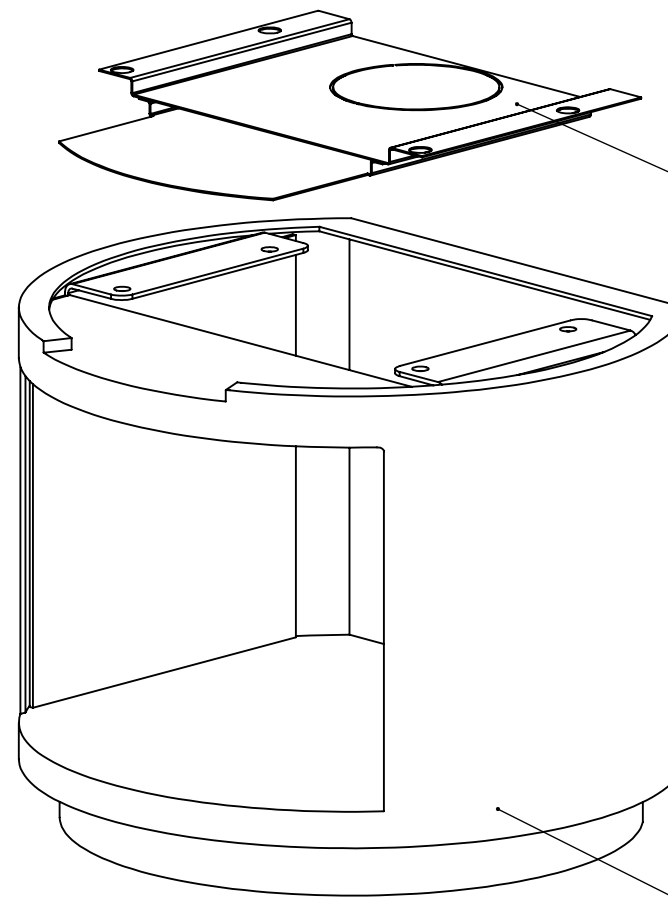

71749700 Stråleplade skuffe/åben sokkel

71746600 Sokkel 350 mm åben

Rev.	Revisions	Sign.:	Date:
		LAH	13.09.2013
Title:		Construction:	LAH
Reservedels tg. åben sokkel		Checked:	
Spareparts drw. open socle		Format:	A3
Morsø 7400		Scale:	1:5
		Itemno.:	
		Drawing no.:	7400-513 a

Material:	ERROR!:materiale
Weight kg:	18674.24
Model no.	
Drawingtype:	
Location of file:	C:\Working\7400-66 Socle open complete.SLDASM