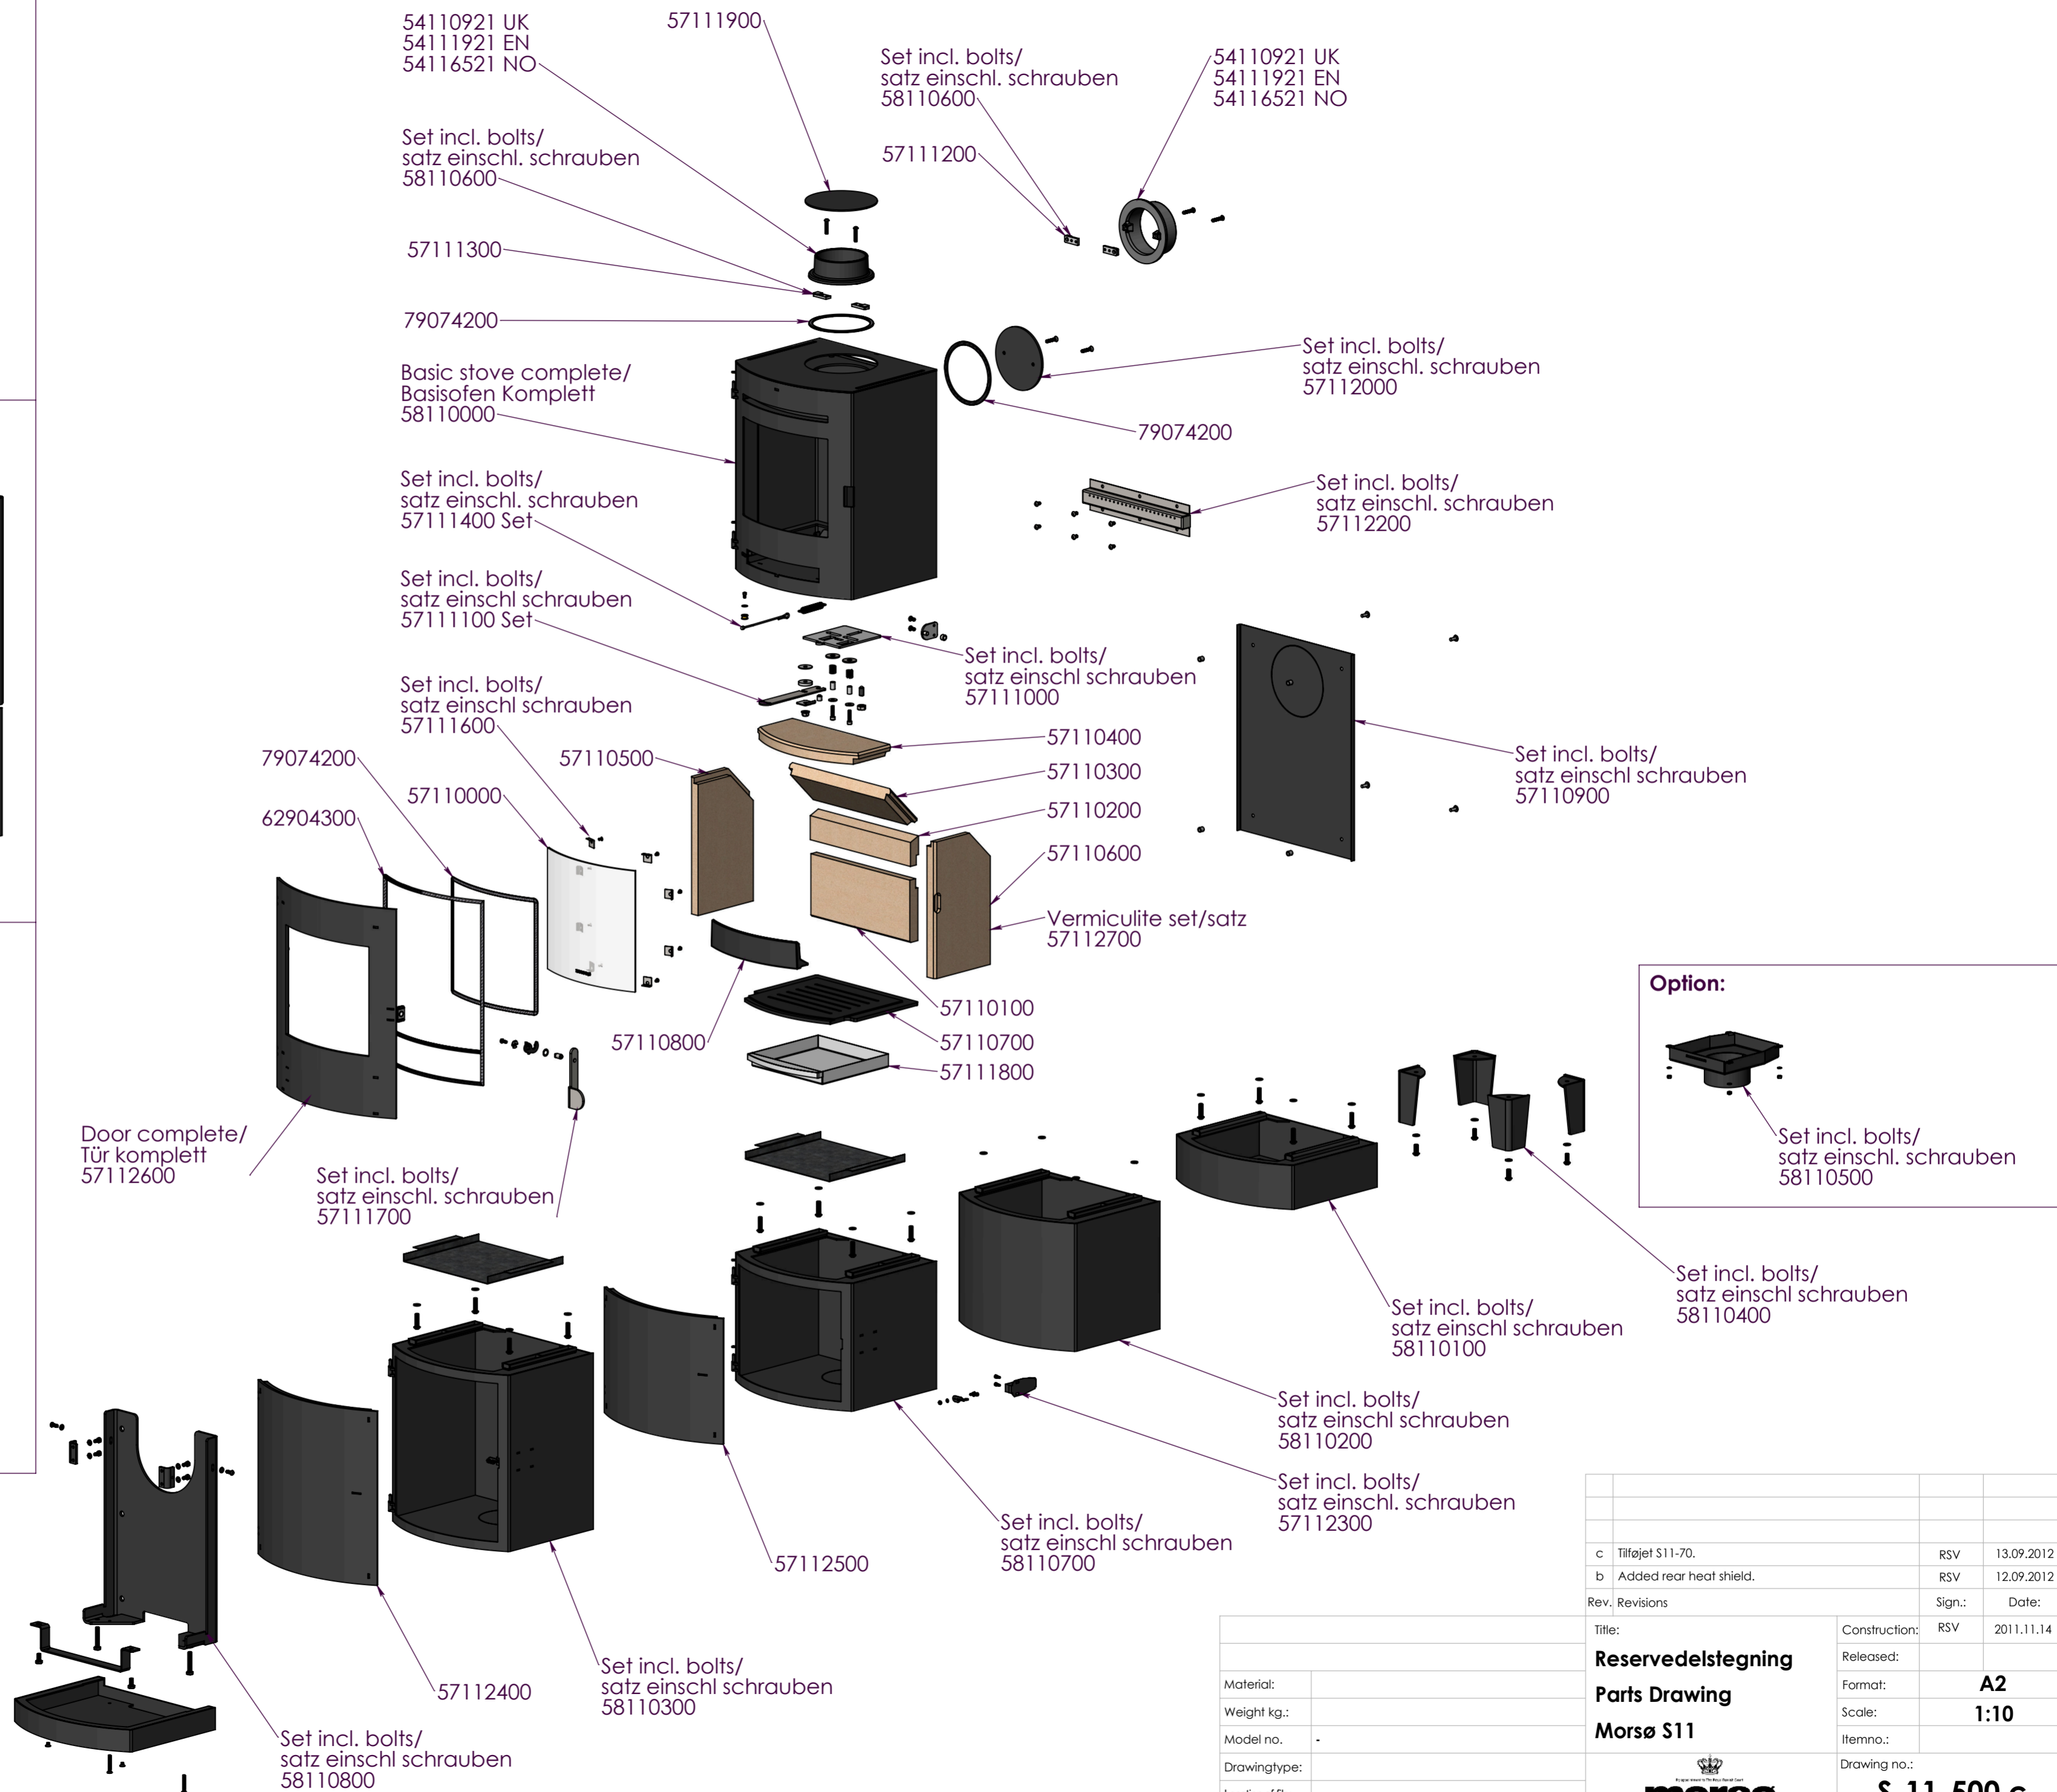

MORSØ

S11-70 (2011-2016)

PEJSEN.COM

S11-40

S11-42

S11-43

S11-44

S11-90

S11-70

c	Tilføjet S11-70.	RSV	13.09.2012
b	Added rear heat shield.	RSV	12.09.2012
Rev.	Revisions	Sign.:	Date:
	Title:	Construction:	RSV 2011.11.14
	Reservedelstegning	Released:	
	Parts Drawing	Format:	A2
	Morsø S11	Scale:	1:10
	Drawing type:	Itemno.:	
	Location of file:	Drawing no.:	S-11-500 c

Material:	
Weight kg.:	
Model no.:	-
Drawing type:	
Location of file:	C:\uud\A\tegninger\S11\S11 Freestove Assembly.SLDASM