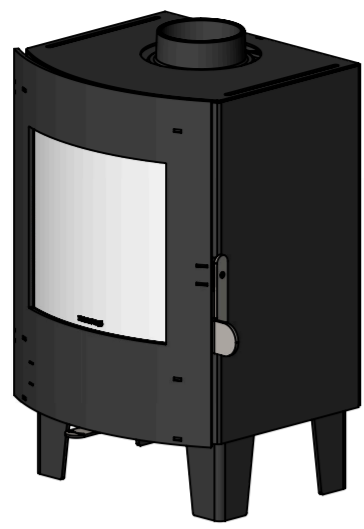

MORSØ

S11-70 (2011-2016)

PEJSEN.COM

S11-40

S11-42

S11-43

S11-44

S11-90

S11-70

c	Tilføjet S11-70.	RSV	13.09.2012
b	Added rear heat shield.	RSV	12.09.2012
Rev.	Revisions	Sign.:	Date:
	Title:	Construction:	RSV 2011.11.14
	Reservedelstegning	Released:	
	Parts Drawing	Format:	A2
	Morsø S11	Scale:	1:10
	Drawing type:	Itemno.:	
	Location of file:	Drawing no.:	S-11-500 c