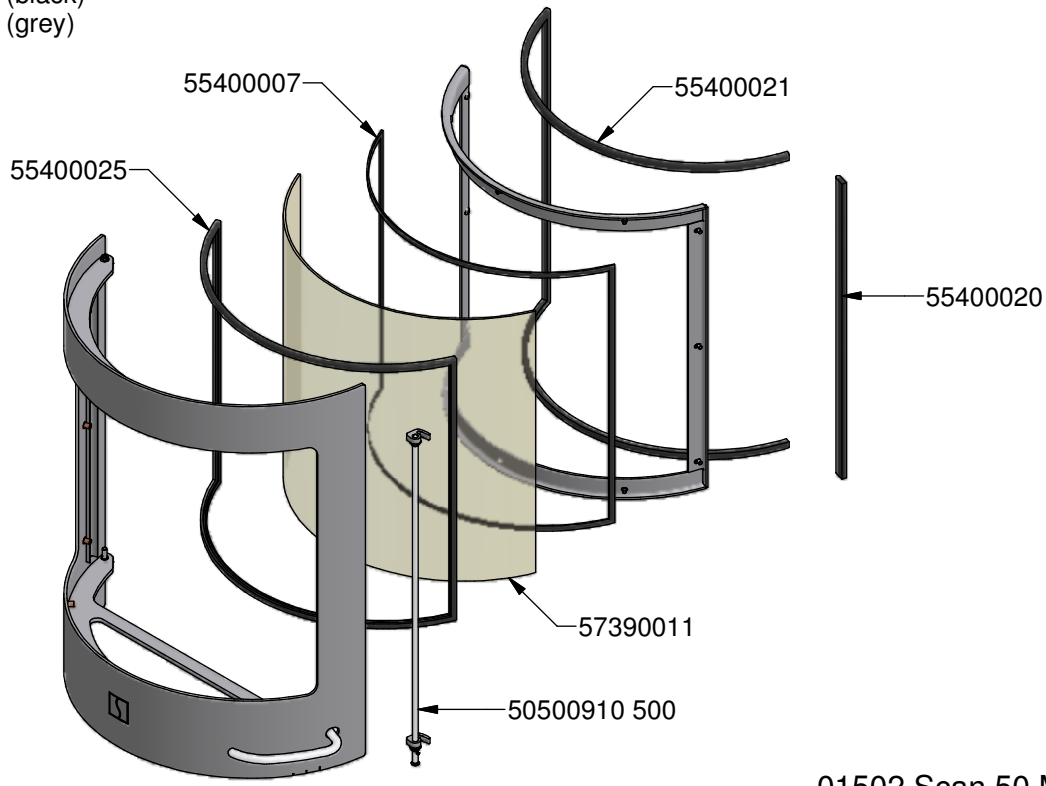

Door complete:
 56500010 014 (black)
 56500010 114 (grey)

01500 Scan 50

345001 0 (steel black)
 345001 1 (steel grey)
 355001 (glass)

Door complete:
 56500010 014 (black)
 56500010 114 (grey)

01505 Scan 50-5

345001 0 (steel black)
 345001 1 (steel grey)
 355001 (glass)

345002 0 (steel black)
 345002 1 (steel grey)
 355002 (glass)

Door complete:
 56500010 014 (black)
 56500010 114 (grey)

01502 Scan 50 Maxi

345001 0 (steel black)
 345001 1 (steel grey)
 355001 (glass)

345002 0 (steel black)
 345002 1 (steel grey)
 355002 (glass)

Door complete:
 56500010 014 (black)
 56500010 114 (grey)

01508 Scan 50-8

Door complete:
 56500010 014 (black)
 56500010 114 (grey)

01530 Scan 53