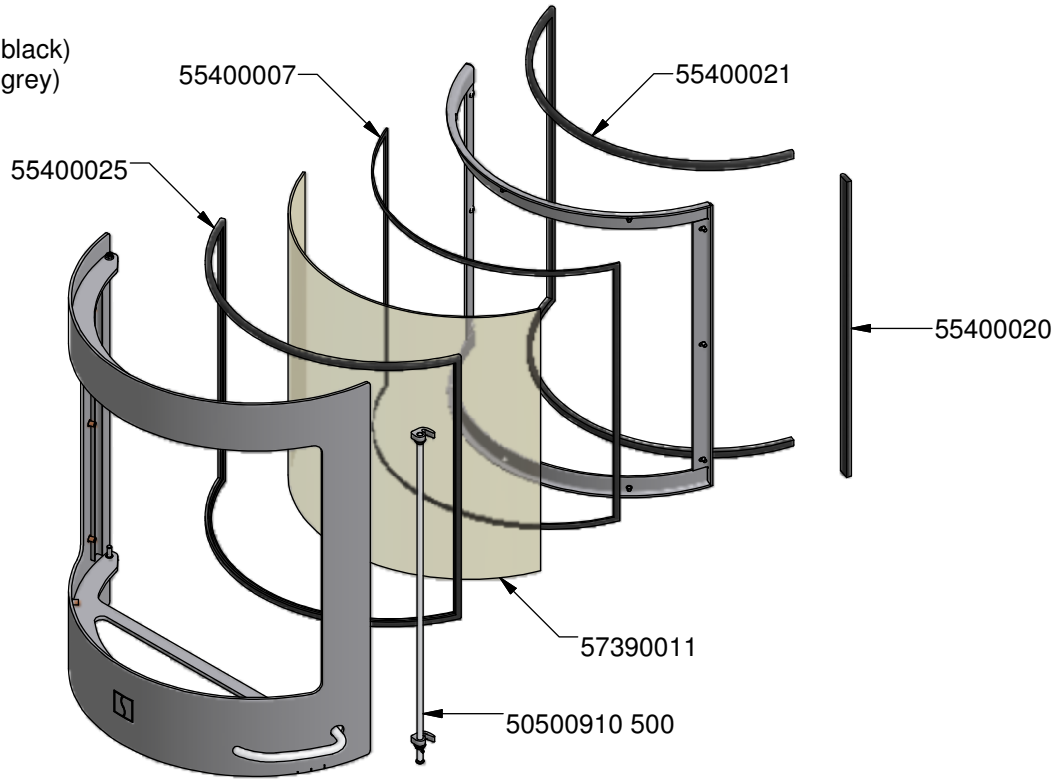

Door complete:
 56500010 014 (black)
 56500010 114 (grey)

01500 Scan 50

345001 0 (steel black)
 345001 1 (steel grey)
 355001 (glass)

Door complete:
 56500010 014 (black)
 56500010 114 (grey)

01505 Scan 50-5

345001 0 (steel black)
 345001 1 (steel grey)
 355001 (glass)

345002 0 (steel black)
 345002 1 (steel grey)
 355002 (glass)

Door complete:
 56500010 014 (black)
 56500010 114 (grey)

01502 Scan 50 Maxi

345001 0 (steel black)
 345001 1 (steel grey)
 355001 (glass)

345002 0 (steel black)
 345002 1 (steel grey)
 355002 (glass)

Door complete:
 56500010 014 (black)
 56500010 114 (grey)

01508 Scan 50-8

Door complete:
 56500010 014 (black)
 56500010 114 (grey)

01530 Scan 53