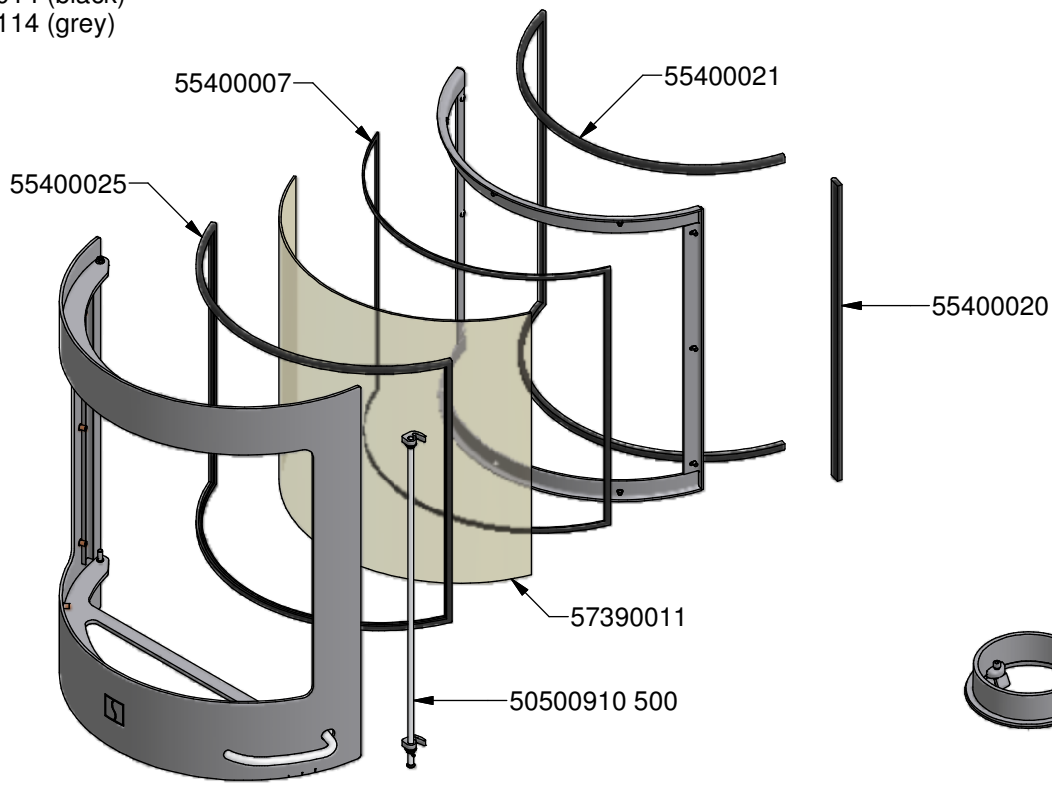

Door complete:
 56500010 014 (black)
 56500010 114 (grey)

01500 Scan 50

345001 0 (steel black)
 345001 1 (steel grey)
 355001 (glass)

Door complete:
 56500010 014 (black)
 56500010 114 (grey)

01505 Scan 50-5

345001 0 (steel black)
 345001 1 (steel grey)
 355001 (glass)

345002 0 (steel black)
 345002 1 (steel grey)
 355002 (glass)

Door complete:
 56500010 014 (black)
 56500010 114 (grey)

01502 Scan 50 Maxi

345001 0 (steel black)
 345001 1 (steel grey)
 355001 (glass)

345002 0 (steel black)
 345002 1 (steel grey)
 355002 (glass)

Door complete:
 56500010 014 (black)
 56500010 114 (grey)

01508 Scan 50-8

Door complete:
 56500010 014 (black)
 56500010 114 (grey)

01530 Scan 53