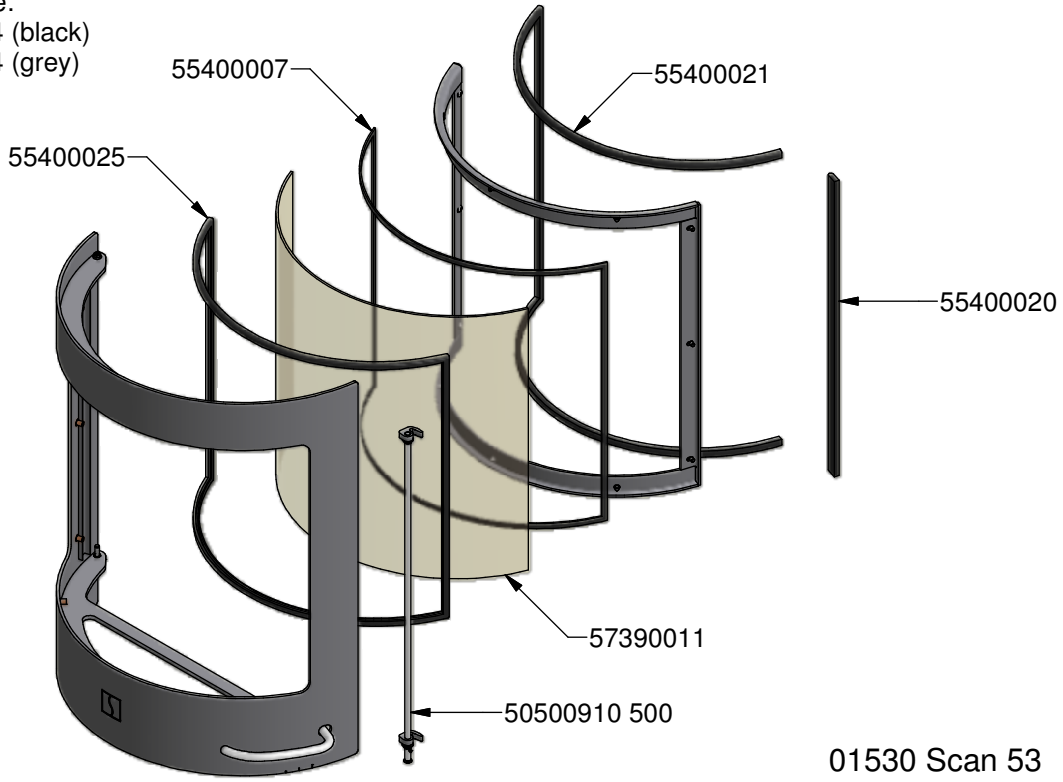

Door complete:
 56500010 014 (black)
 56500010 114 (grey)

01500 Scan 50

345001 0 (steel black)
 345001 1 (steel grey)
 355001 (glass)

Door complete:
 56500010 014 (black)
 56500010 114 (grey)

01505 Scan 50-5

345001 0 (steel black)
 345001 1 (steel grey)
 355001 (glass)

345002 0 (steel black)
 345002 1 (steel grey)
 355002 (glass)

Door complete:
 56500010 014 (black)
 56500010 114 (grey)

01502 Scan 50 Maxi

345001 0 (steel black)
 345001 1 (steel grey)
 355001 (glass)

345002 0 (steel black)
 345002 1 (steel grey)
 355002 (glass)

Door complete:
 56500010 014 (black)
 56500010 114 (grey)

01508 Scan 50-8

Door complete:
 56500010 014 (black)
 56500010 114 (grey)

01530 Scan 53