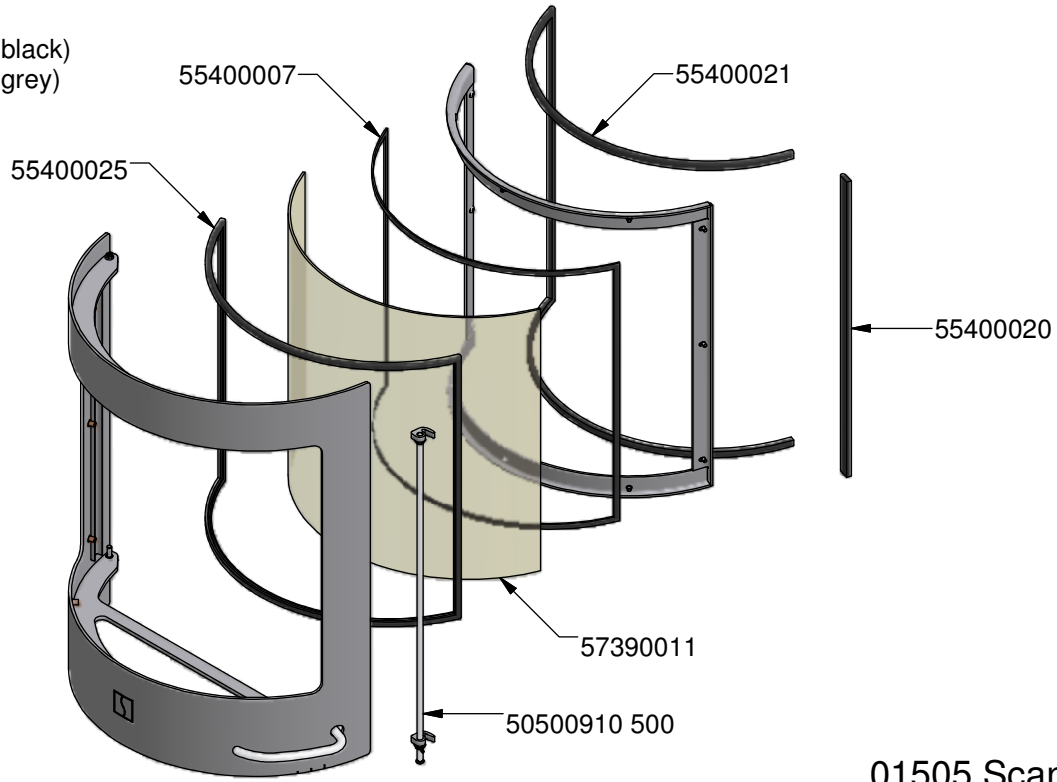

Door complete:
 56500010 014 (black)
 56500010 114 (grey)

01500 Scan 50

345001 0 (steel black)
 345001 1 (steel grey)
 355001 (glass)

Door complete:
 56500010 014 (black)
 56500010 114 (grey)

01505 Scan 50-5

345001 0 (steel black)
 345001 1 (steel grey)
 355001 (glass)

345002 0 (steel black)
 345002 1 (steel grey)
 355002 (glass)

Door complete:
 56500010 014 (black)
 56500010 114 (grey)

01502 Scan 50 Maxi

345001 0 (steel black)
 345001 1 (steel grey)
 355001 (glass)

345002 0 (steel black)
 345002 1 (steel grey)
 355002 (glass)

Door complete:
 56500010 014 (black)
 56500010 114 (grey)

01508 Scan 50-8

Door complete:
 56500010 014 (black)
 56500010 114 (grey)

01530 Scan 53