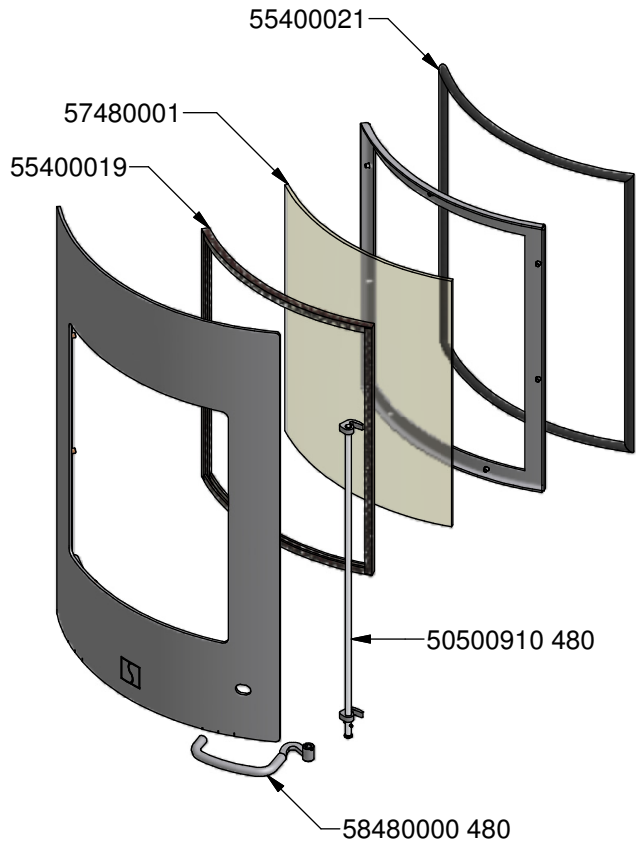

Door complete:
 56490010 014 (Black)
 56490010 114 (Grey)

50100105 480 (Black)
 50100105 481 (Grey)

Frame complete:
 2959050 0 (Black)
 2959050 1 (Grey)

2959045 00 (Black, Right)
 2959045 01 (Grey, Right)

2959045 10 (Black, Left)
 2959045 11 (Grey, Left)

342502 (Steel)
 352502 (Glass)

342501 (Steel)
 352501 (Glass)