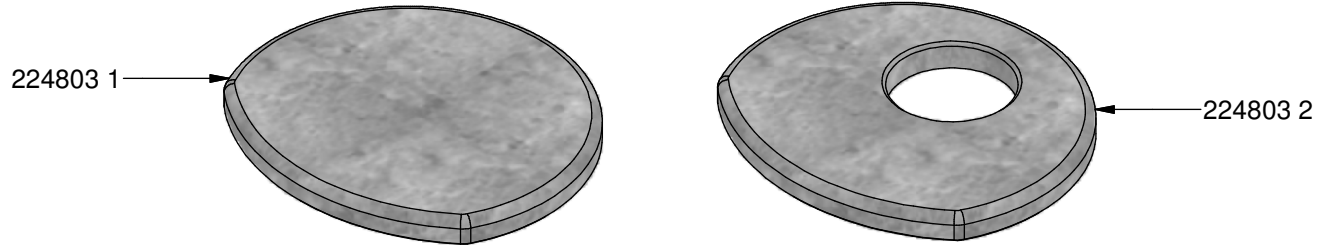

Door complete:
 56490010 014 (Black)
 56490010 114 (Grey)

50100105 480 (Black)
 50100105 481 (Grey)

Frame complete:
 2959050 0 (Black)
 2959050 1 (Grey)

2959045 00 (Black, Right)
 2959045 01 (Grey, Right)

2959045 10 (Black, Left)
 2959045 11 (Grey, Left)

342502 (Steel)
 352502 (Glass)

342501 (Steel)
 352501 (Glass)