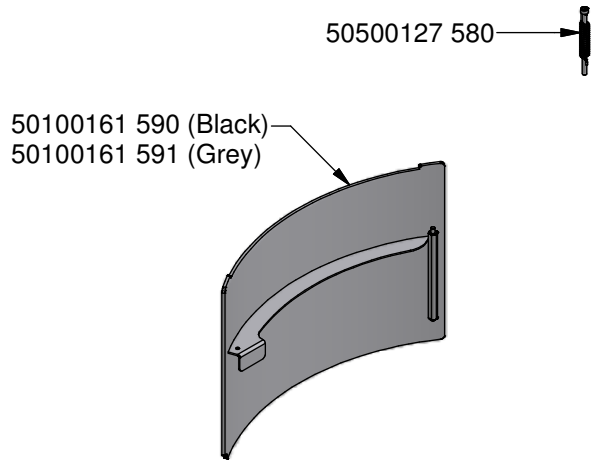

Door complete:
 56490010 014 (Black)
 56490010 114 (Grey)

50100105 480 (Black)
 50100105 481 (Grey)

Frame complete:
 2959050 0 (Black)
 2959050 1 (Grey)

2959045 00 (Black, Right)
 2959045 01 (Grey, Right)

2959045 10 (Black, Left)
 2959045 11 (Grey, Left)

342502 (Steel)
 352502 (Glass)

342501 (Steel)
 352501 (Glass)