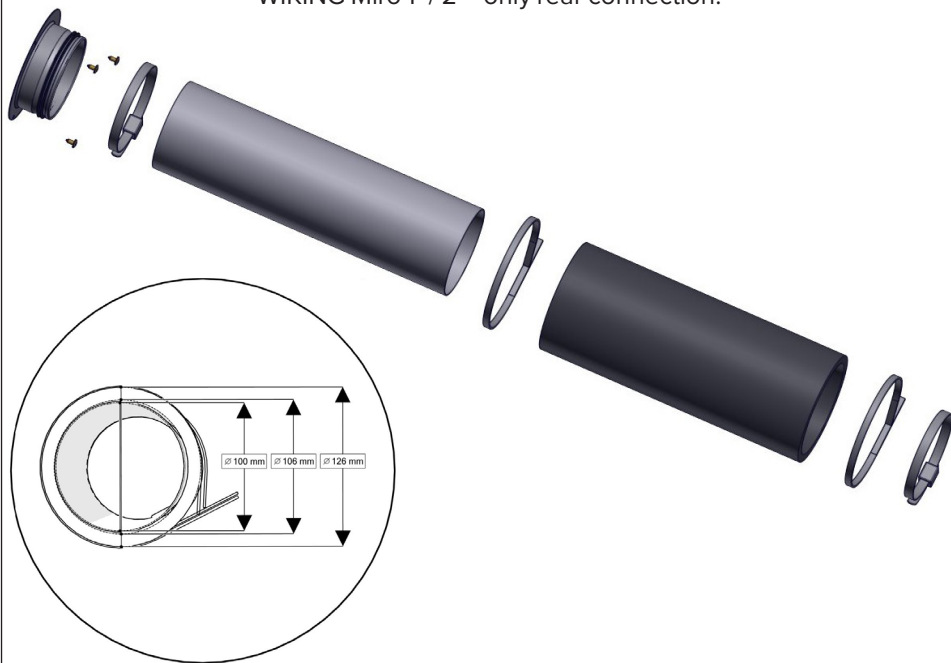

Table of contents

WIKING Miro 1⁺ / 2⁺ (rear connection).....	4
WIKING Miro 3⁺ / 4⁺ / 5⁺ / 6⁺ (rear connection - option 1).....	8
WIKING Miro 3⁺ / 4⁺ / 5⁺ / 6⁺ (rear connection - option 2).....	18
WIKING Miro 3⁺ / 4⁺ / 5⁺ / 6⁺ (floor connection)	23

WIKING Miro 1⁺ / 2⁺ - only rear connection: