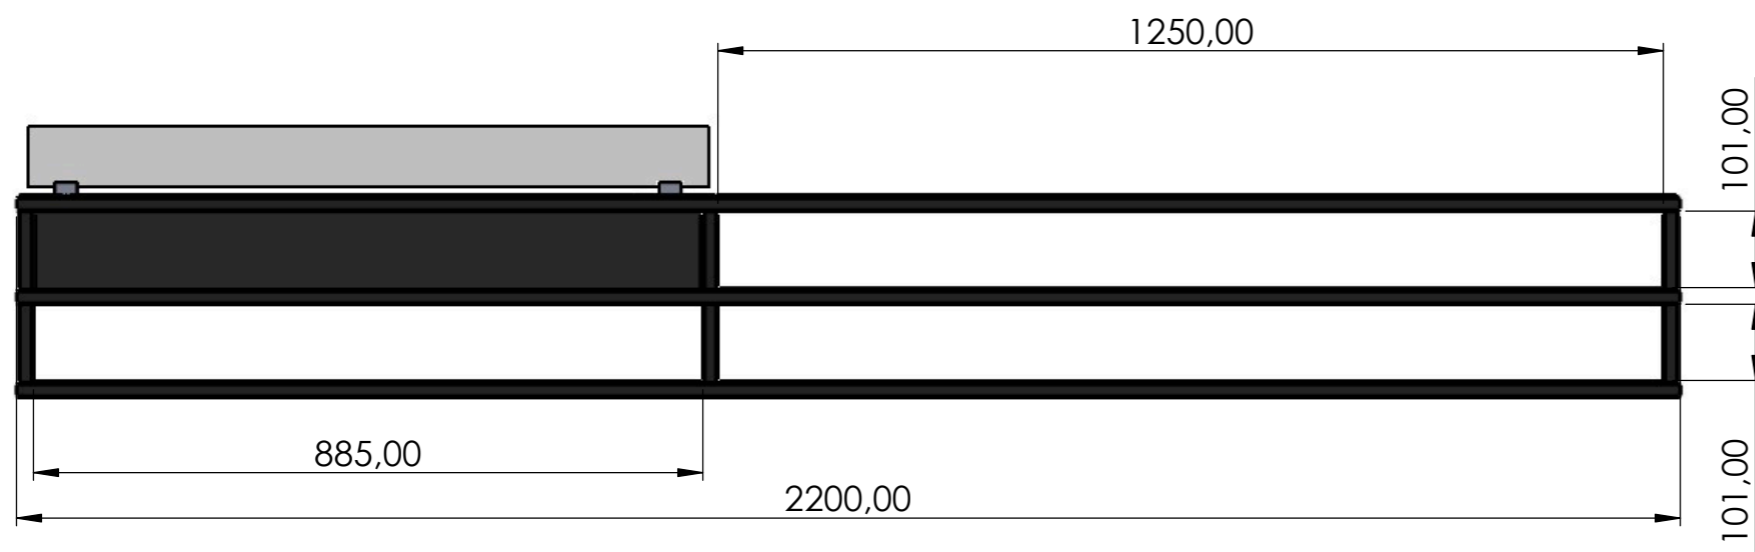

Decoflame® Torino Multi, Black Denver F6 920

Dimensions are in millimeters		Decoflame Aps Vang Mark 2 9380 Vestbjerg Denmark Tlf: +45 9630 4800 	SCALE: 1:10
Date	03-04-2024		bestilling@decoflame.dk
REVISION:		Order Number - Customer - Reference:	
Author:	JDR	PRINCIPLE - Torino Multi	
Copyright of Decoflame ApS Denmark, whose property this document remains. No part thereof may be disclosed, copied, duplicated or in any other way made use of, except with the approval of Decoflame ApS.		Customer Approval Signature - Date	

Dimensions are in millimeters		Decoflame Aps Vang Mark 2 9380 Vestbjerg Denmark Tlf: +45 9630 4800	 SCALE: 1:10 FORMAT: A3
Date	03-04-2024	bestilling@decoflame.dk	
REVISION:		Order Number - Customer - Reference:	
Author:	JDR	PRINCIPLE - Torino Multi	
Copyright of Decoflame ApS Denmark, whose property this document remains. No part thereof may be disclosed, copied, duplicated or in any other way made use of, except with the approval of Decoflame ApS.		Customer Approval Signature - Date	