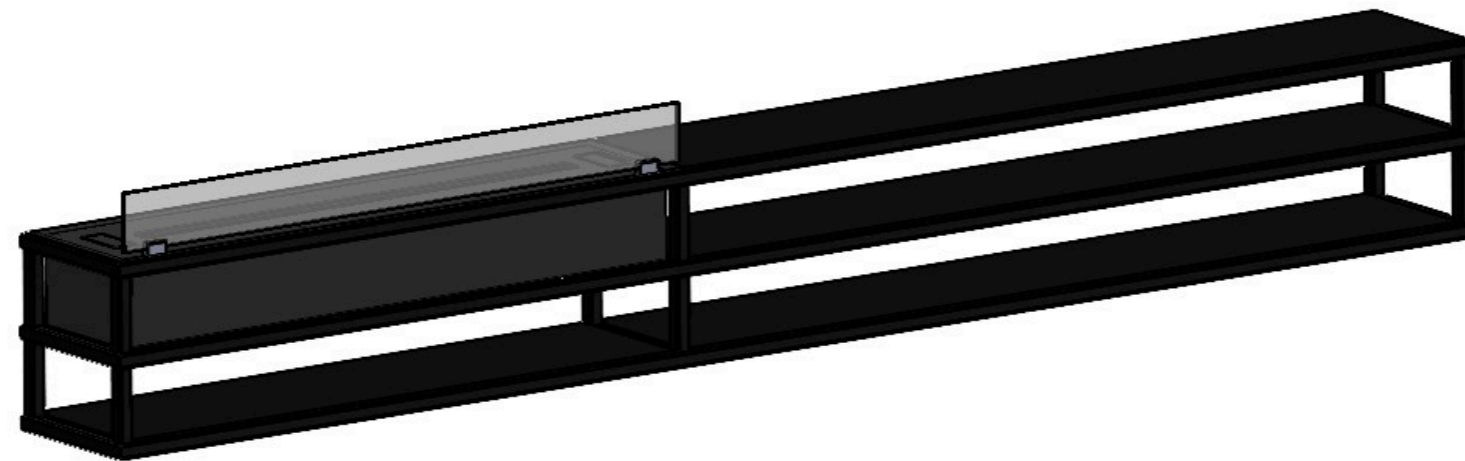

Decoflame® Torino Multi, Black Denver F6 920

Dimensions are in millimeters		Decoflame Aps Vang Mark 2 9380 Vestbjerg Denmark Tlf: +45 9630 4800 	SCALE: 1:10
Date	03-04-2024		bestilling@decoflame.dk
REVISION:		Order Number - Customer - Reference:	
Author:	JDR	PRINCIPLE - Torino Multi	
Copyright of Decoflame ApS Denmark, whose property this document remains. No part thereof may be disclosed, copied, duplicated or in any other way made use of, except with the approval of Decoflame ApS.		Customer Approval Signature - Date	

Dimensions are in millimeters		Decoflame Aps Vang Mark 2 9380 Vestbjerg Denmark Tlf: +45 9630 4800	 SCALE: 1:10 FORMAT: A3
Date	03-04-2024	bestilling@decoflame.dk	
REVISION:		Order Number - Customer - Reference:	
Author:	JDR	PRINCIPLE - Torino Multi	
Copyright of Decoflame ApS Denmark, whose property this document remains. No part thereof may be disclosed, copied, duplicated or in any other way made use of, except with the approval of Decoflame ApS.		Customer Approval Signature - Date	