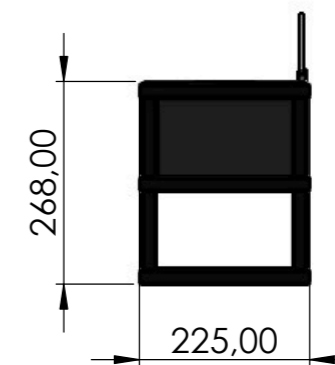

Decoflame® Torino Multi, Black Denver F6 920

Dimensions are in millimeters		Decoflame Aps Vang Mark 2 9380 Vestbjerg Denmark Tlf: +45 9630 4800 	SCALE: 1:10
Date	03-04-2024		bestilling@decoflame.dk
REVISION:		Order Number - Customer - Reference:	
Author:	JDR	PRINCIPLE - Torino Multi	
Copyright of Decoflame ApS Denmark, whose property this document remains. No part thereof may be disclosed, copied, duplicated or in any other way made use of, except with the approval of Decoflame ApS.		Customer Approval Signature - Date	

Dimensions are in millimeters		Decoflame Aps Vang Mark 2 9380 Vestbjerg Denmark Tlf: +45 9630 4800	 SCALE: 1:10 FORMAT: A3
Date	03-04-2024	bestilling@decoflame.dk	
REVISION:		Order Number - Customer - Reference:	
Author:	JDR	PRINCIPLE - Torino Multi	
Copyright of Decoflame ApS Denmark, whose property this document remains. No part thereof may be disclosed, copied, duplicated or in any other way made use of, except with the approval of Decoflame ApS.		Customer Approval Signature - Date	