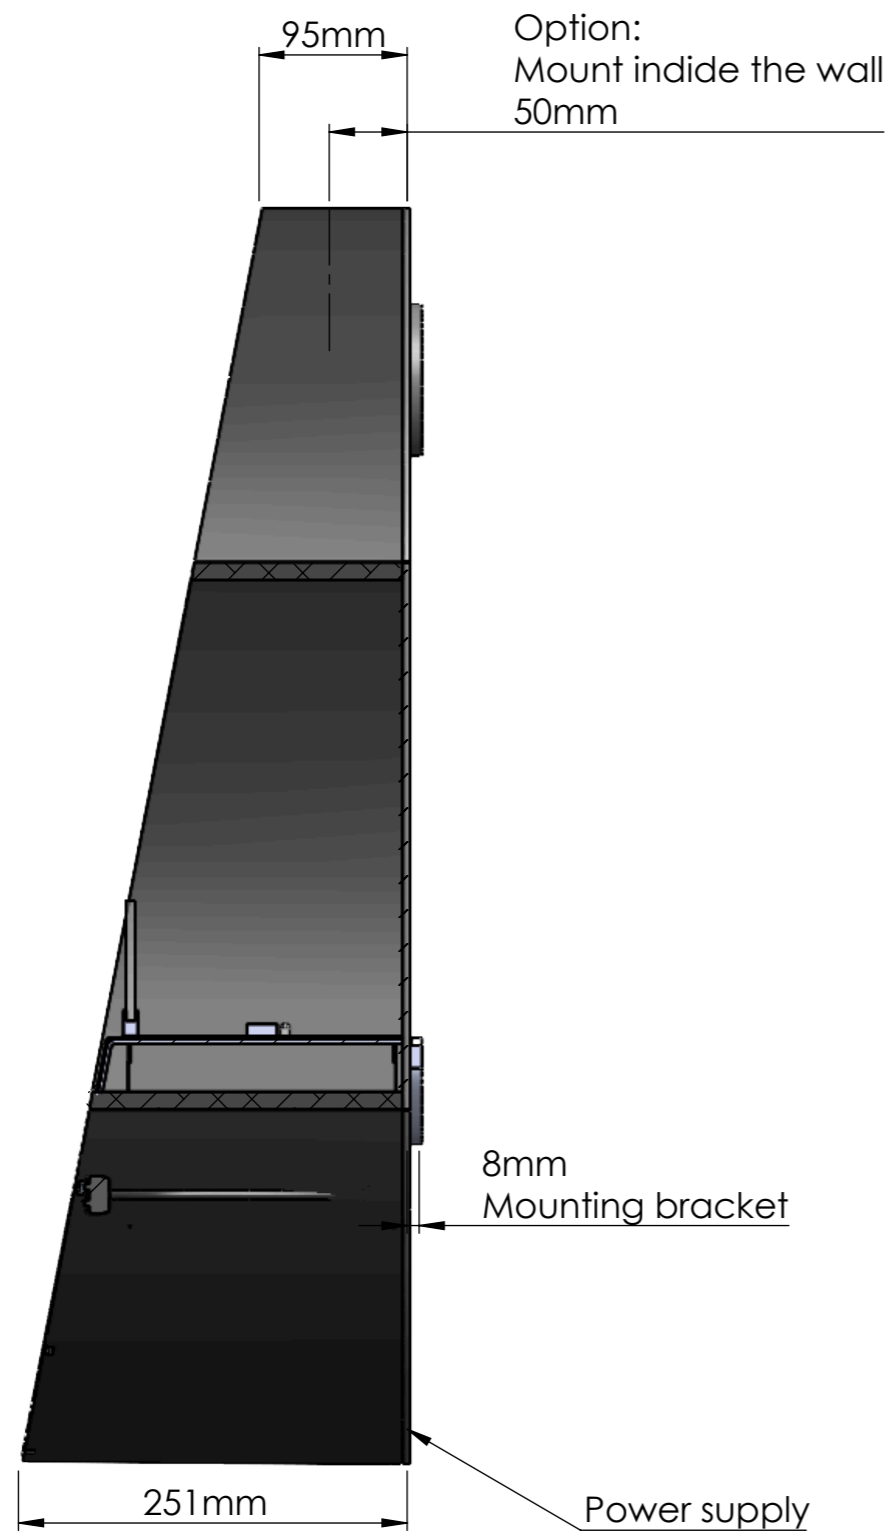

decoflame® Tokyo Ø830mm Denver F6 670 Flame tray 450mm Casing, Black - Cover, Black

with remote control, control panel, bluetooth / App and six step flame levels
Glass: 1x 700x80x6mm

Casing Standard:
Black

Cover Addition:
Brushed copper / Brushed brass / Polished stainless steel /
Brushed stainless steel / Black / White

ATTENTION
Reservations are made for glass tolerances both in length and height of $\pm 2.5\text{mm}$ and in thickness $\pm 0.3\text{mm}$ according to DS 12150.

Dimensions are in millimeters		 DecoFlame ApS Vang Mark 2 9380 Vestbjerg TLF: +45 96 30 48 00 www.decoflame.com	SCALE: 1:20
REVISION:	Date 08-12-2021		FORMAT: A3
Author: TTK		Order Number - Customer - Reference:	
Copyright of DecoFlame ApS Denmark, whose property this document remains. No part thereof may be disclosed, copied, duplicated or in any other way made use of, except with the approval of DecoFlame ApS.		Customer Approval Signature - Date	

Page 1 OF 2

SECTION A-A
SCALE 1 : 5

Dimensions are in millimeters		 DecoFlame ApS Vang Mark 2 9380 Vestbjerg TLF: +45 96 30 48 00 www.decoflame.com	SCALE: 1:20
REVISION:	Date 08-12-2021		FORMAT: A3
Author: TTK		Order Number - Customer - Reference:	
Copyright of DecoFlame ApS Denmark, whose property this document remains. No part thereof may be disclosed, copied, duplicated or in any other way made use of, except with the approval of DecoFlame ApS.		Customer Approval Signature - Date	
		Page 2 OF 2	