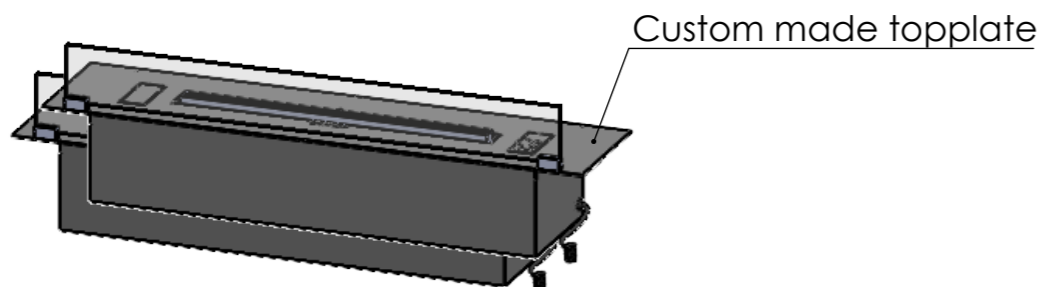

decoflame® Tokyo Ø830mm Denver F6 670 Flame tray 450mm Casing, Black - Cover, Black

with remote control, control panel, bluetooth / App and six step flame levels
Glass: 1x 700x80x6mm

Casing Standard:
Black

Cover Addition:
Brushed copper / Brushed brass / Polished stainless steel /
Brushed stainless steel / Black / White

ATTENTION
Reservations are made for glass tolerances both in length and height of $\pm 2.5\text{mm}$ and in thickness $\pm 0.3\text{mm}$ according to DS 12150.