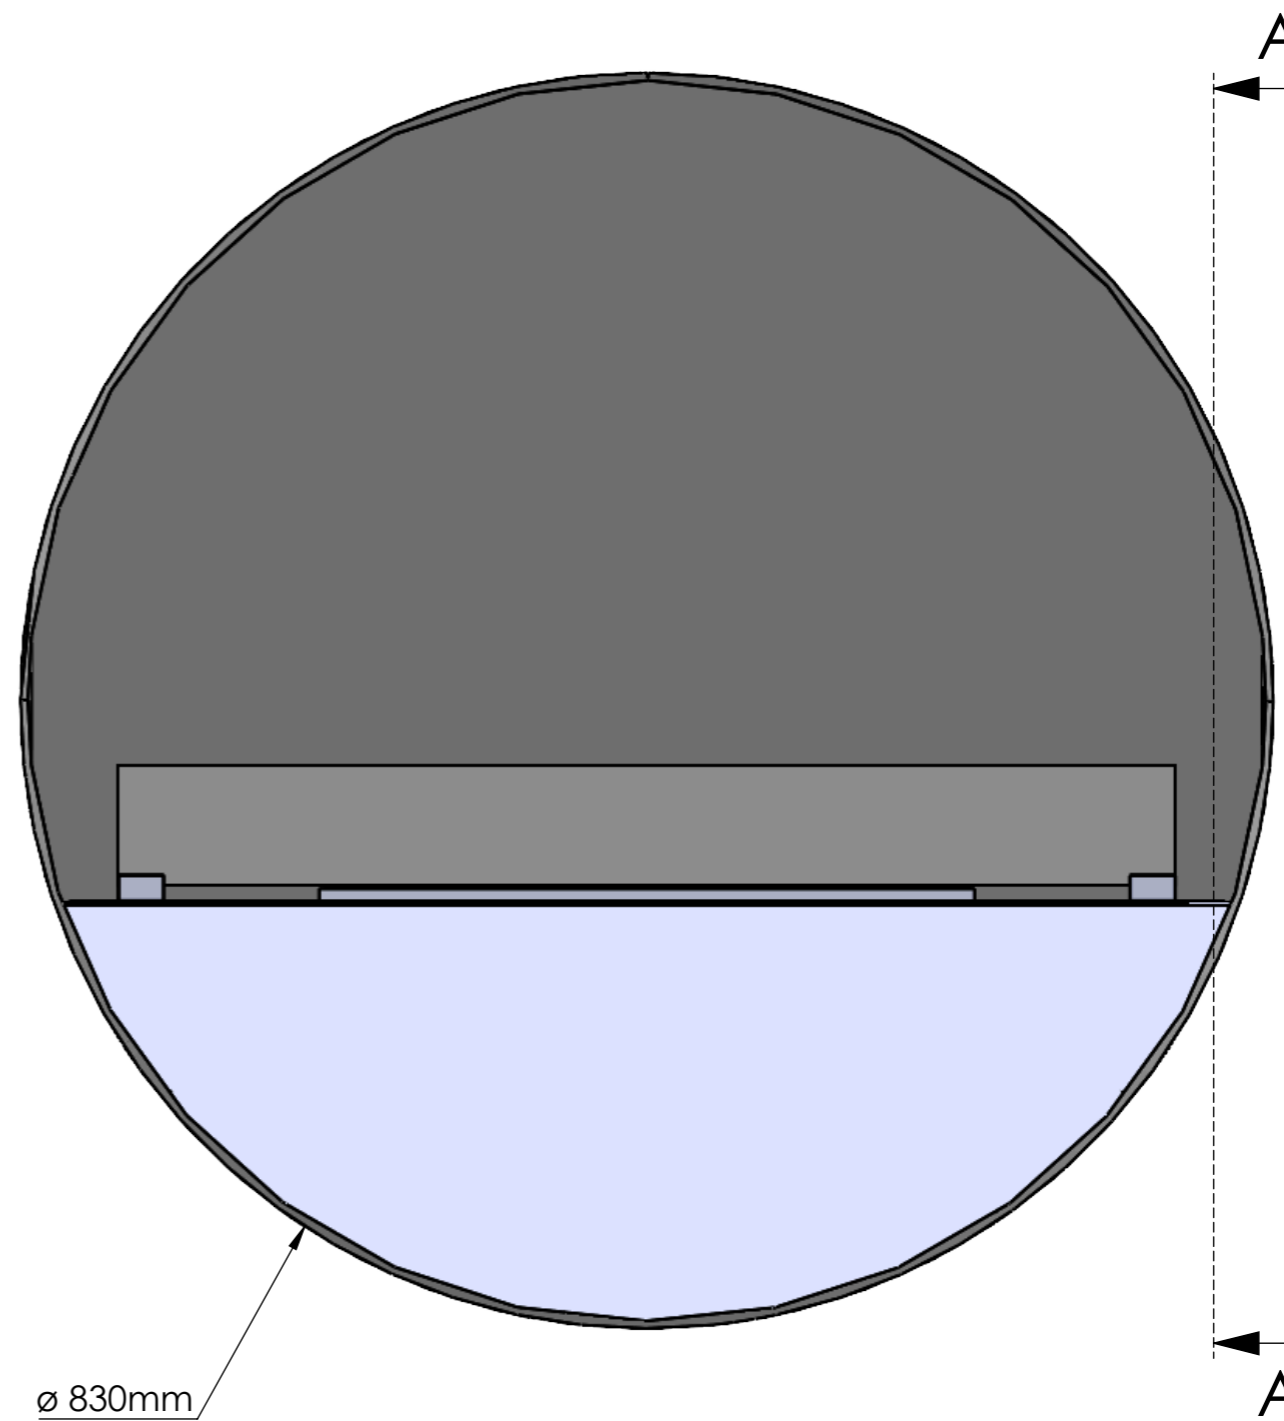

decoflame® Tokyo Ø830mm Denver F6 670 Flame tray 450mm Casing, Black - Cover, Black

with remote control, control panel, bluetooth / App and six step flame levels
Glass: 1x 700x80x6mm

Casing Standard:
Black

Cover Addition:
Brushed copper / Brushed brass / Polished stainless steel /
Brushed stainless steel / Black / White

ATTENTION
Reservations are made for glass tolerances both in length and height of $\pm 2.5\text{mm}$ and in thickness $\pm 0.3\text{mm}$ according to DS 12150.

Dimensions are in millimeters		 DecoFlame ApS Vang Mark 2 9380 Vestbjerg TLF: +45 96 30 48 00 www.decoflame.com	SCALE: 1:20
REVISION:	Date 08-12-2021		FORMAT: A3
Author: TTK		Order Number - Customer - Reference:	
Copyright of DecoFlame ApS Denmark, whose property this document remains. No part thereof may be disclosed, copied, duplicated or in any other way made use of, except with the approval of DecoFlame ApS.		Customer Approval Signature - Date	

Page 1 OF 2

SECTION A-A
SCALE 1 : 5

Dimensions are in millimeters		 DecoFlame ApS Vang Mark 2 9380 Vestbjerg TLF: +45 96 30 48 00 www.decoflame.com	SCALE: 1:20
REVISION:	Date 08-12-2021		FORMAT: A3
Author: TTK		Order Number - Customer - Reference:	
Copyright of DecoFlame ApS Denmark, whose property this document remains. No part thereof may be disclosed, copied, duplicated or in any other way made use of, except with the approval of DecoFlame ApS.		Customer Approval Signature - Date	
		Page 2 OF 2	