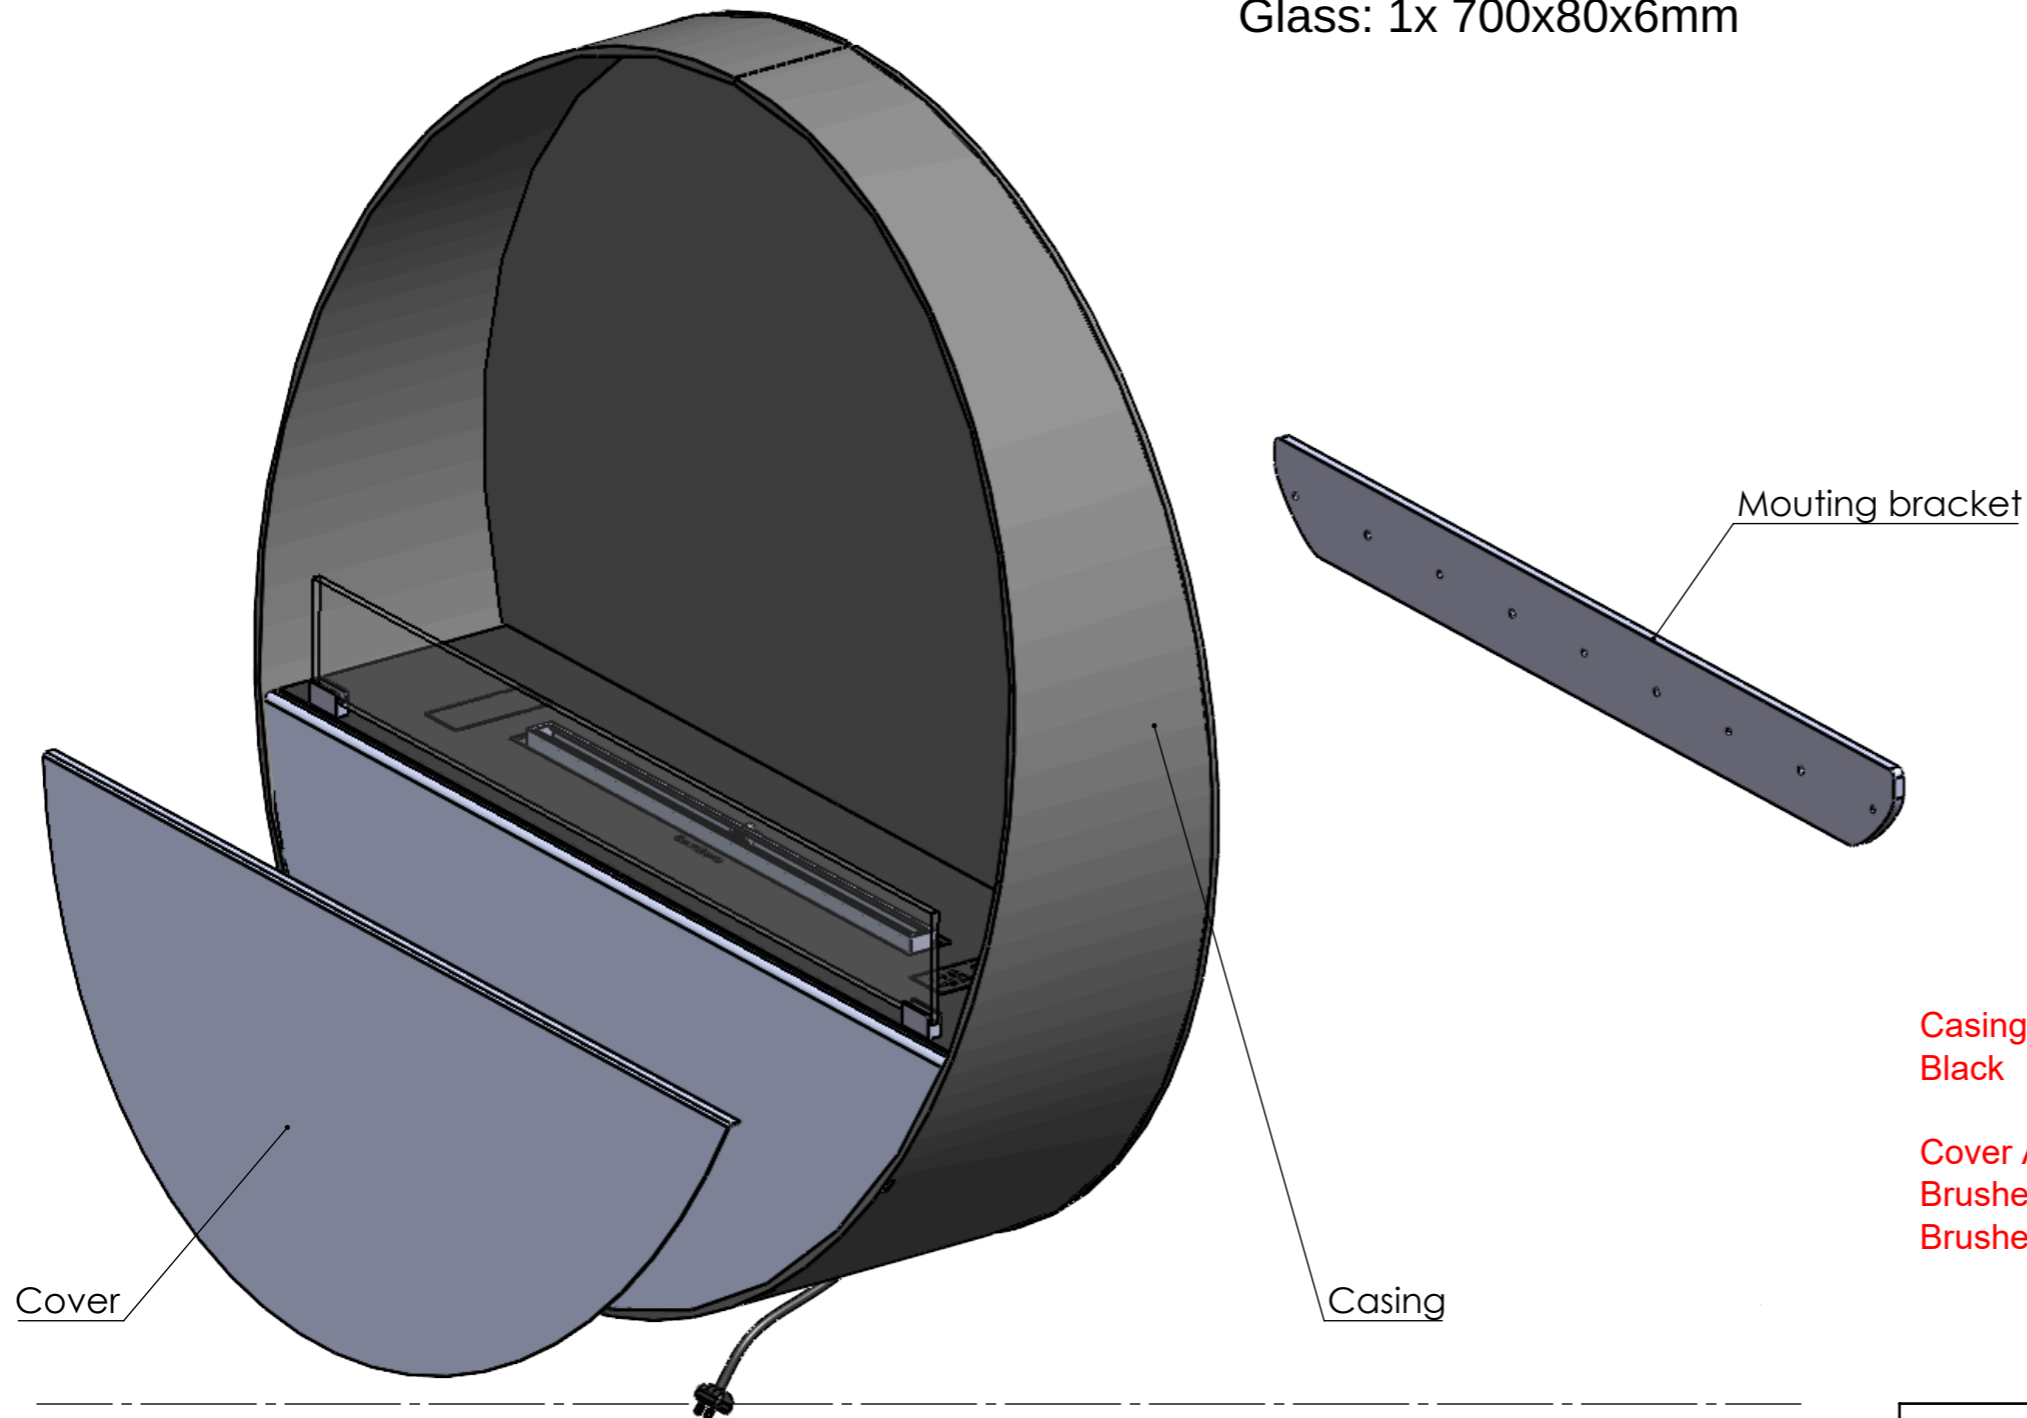

decoflame® Tokyo Ø830mm Denver F6 670 Flame tray 450mm Casing, Black - Cover, Black

with remote control, control panel, bluetooth / App and six step flame levels
Glass: 1x 700x80x6mm

Casing Standard:
Black

Cover Addition:
Brushed copper / Brushed brass / Polished stainless steel /
Brushed stainless steel / Black / White

ATTENTION
Reservations are made for glass tolerances both in length and height of $\pm 2.5\text{mm}$ and in thickness $\pm 0.3\text{mm}$ according to DS 12150.