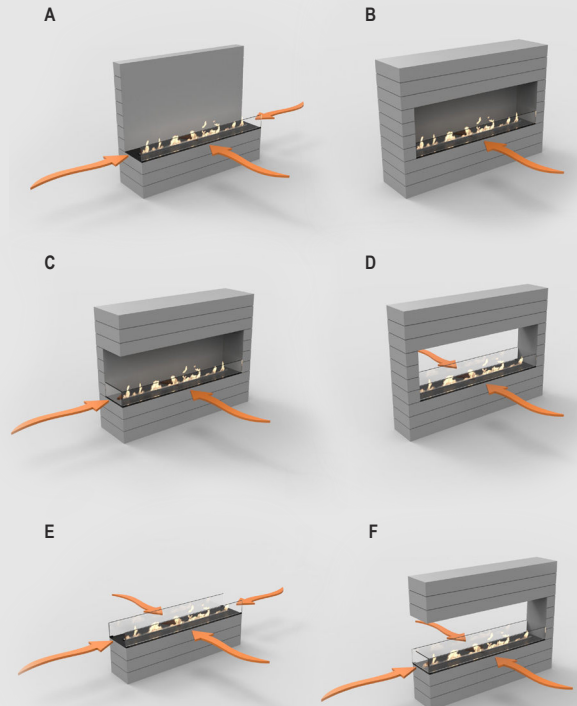

HYBRID MIST FIREPLACE™

720mm - 920mm - 1120mm

3 sizes

The Hybrid Mist Fireplace has been developed with a technology that atomizes the water vapor. The mist can then be controlled electronically and combined with special built-in LED lights in different colors which give the illusion of real flames.

For those who are not much for open fire in the home when there are small children or pets around, this is a great alternative.

This fireplace comes in three standard sizes.

FEATURES

- Hybrid Mist Technology
- Water Level Indicator / Flame Level Indicator
- Remote control
- Bluetooth / App
- 6 flame levels

TOP FINISH

- Standard: Black powder coated top-plate

GLASS

- Optional: Glass screen.

Decoflame recommends installing one or more glass shields in order to protect the mist from draught, while keeping it vivid.

It is possible to order more glasses for version B-F.

In version C and F, it is only possible to order the small end glass - if the topplate is minimum 300mm in depth.

TECHNICAL INFORMATION

	720mm	920mm	1120mm
Size	720x217x232	920x217x232	1120x217x232
Flametray size	500mm	700mm	900mm
Capacity	6L	8L	10L
Fuel consumption	125 ml/h	150 ml/h	175 ml/h
Burning time	> 48 h	> 53 h	> 57 h
Net weight	14,5 kg	18,5 kg	23,5 kg