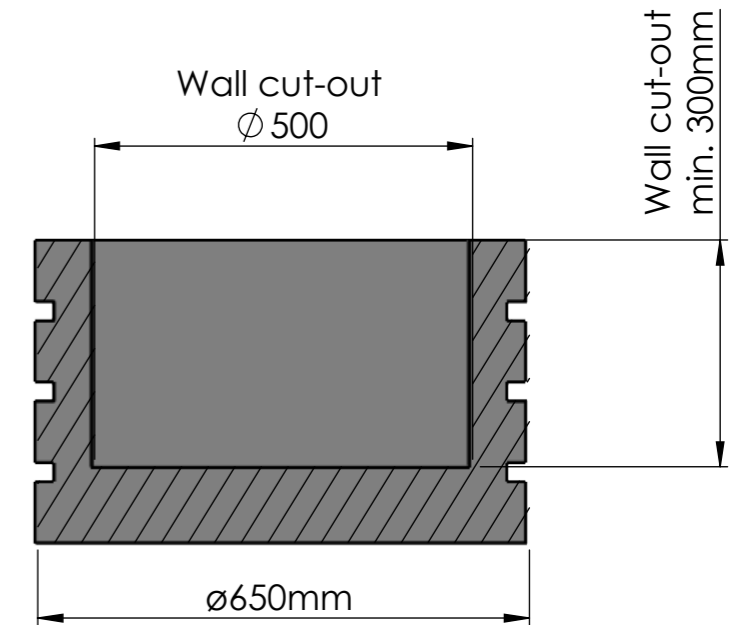

# Denver Round $\phi 520$

Flame Tray  $\phi 100$

With Remote control, Bluetooth/ App

and six flame levels incl. ECO

With 250mm Round glass

SECTION AJ-AJ

## Wall cut-out dimensions

Mounting if top plate is to rest on top of surrounding surface  
 Note: base plate can get hot! Ensure that the surrounding surface can withstand a temperature of around 50 degrees C.

<b>Dimensions are in millimeters</b>		Decoflame ApS Vang Mark 2 9380 Vestbjerg Denmark Tlf: +45 9630 4800 	<b>SCALE: 1:10</b>
Date	29-06-2023		FORMAT: A3
REVISION:		bestilling@decoflame.dk	Page 1 OF 1
Author:	TTK	Order Number - Customer - Reference:	PRINCIPLE Denver Round $\phi 520$ Black - FT $\phi 100$ - Round glass
Copyright of Decoflame ApS Denmark, whose property this document remains. No part thereof may be disclosed, copied, duplicated or in any other way made use of, except with the approval of Decoflame ApS.		Customer Approval Signature - Date	