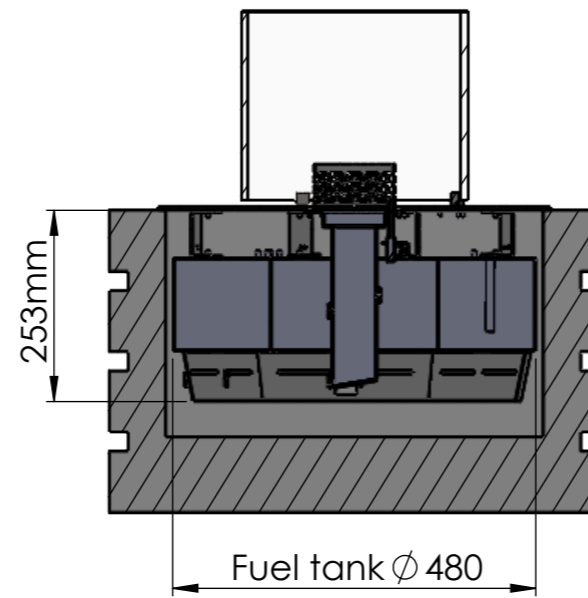

# Denver Round $\phi 520$

Flame Tray  $\phi 100$

With Remote control, Bluetooth/ App

and six flame levels incl. ECO

With 250mm Round glass

SECTION AJ-AJ

## Wall cut-out dimensions

Mounting if top plate is to rest on top of surrounding surface  
 Note: base plate can get hot! Ensure that the surrounding surface can withstand a temperature of around 50 degrees C.

<b>Dimensions are in millimeters</b>		Decoflame ApS Vang Mark 2 9380 Vestbjerg Denmark Tlf: +45 9630 4800 	<b>SCALE: 1:10</b>
Date	29-06-2023		FORMAT: A3
REVISION:		bestilling@decoflame.dk	Page 1 OF 1
Author:	TTK	Order Number - Customer - Reference:	PRINCIPLE Denver Round $\phi 520$ Black - FT $\phi 100$ - Round glass
Copyright of Decoflame ApS Denmark, whose property this document remains. No part thereof may be disclosed, copied, duplicated or in any other way made use of, except with the approval of Decoflame ApS.		Customer Approval Signature - Date	