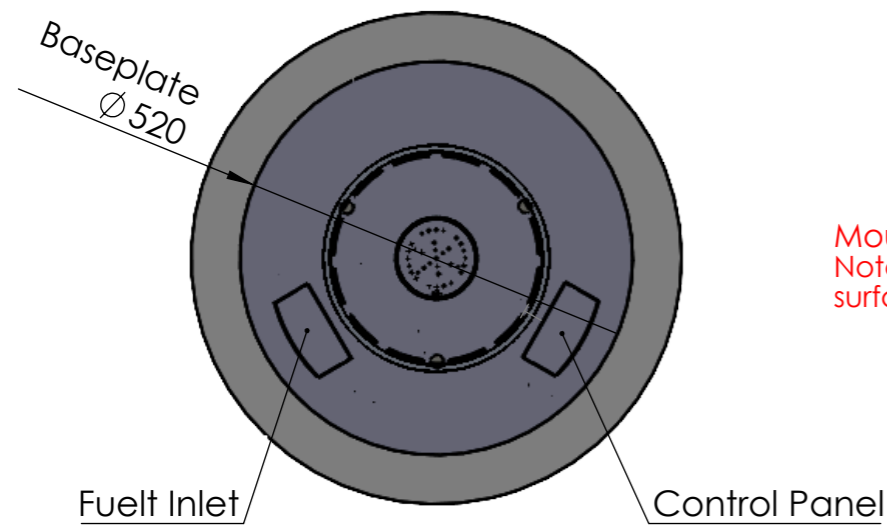

# Denver Round $\phi 520$

Flame Tray  $\phi 100$

With Remote control, Bluetooth/ App

and six flame levels incl. ECO

With 250mm Round glass

SECTION AJ-AJ

## Wall cut-out dimensions

Mounting if top plate is to rest on top of surrounding surface  
 Note: base plate can get hot! Ensure that the surrounding surface can withstand a temperature of around 50 degrees C.

<b>Dimensions are in millimeters</b>		Decoflame ApS Vang Mark 2 9380 Vestbjerg Denmark Tlf: +45 9630 4800 	<b>SCALE: 1:10</b>
Date	29-06-2023		FORMAT: A3
REVISION:		bestilling@decoflame.dk	Page 1 OF 1
Author:	TTK	Order Number - Customer - Reference:	PRINCIPLE Denver Round $\phi 520$ Black - FT $\phi 100$ - Round glass
Copyright of Decoflame ApS Denmark, whose property this document remains. No part thereof may be disclosed, copied, duplicated or in any other way made use of, except with the approval of Decoflame ApS.		Customer Approval Signature - Date	