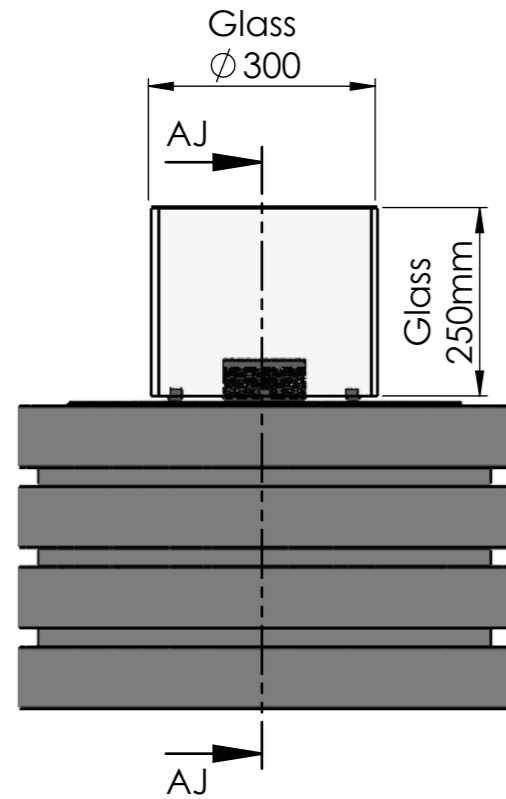

# Denver Round $\phi 520$

Flame Tray  $\phi 100$

With Remote control, Bluetooth/ App

and six flame levels incl. ECO

With 250mm Round glass

SECTION AJ-AJ

## Wall cut-out dimensions

Mounting if top plate is to rest on top of surrounding surface  
 Note: base plate can get hot! Ensure that the surrounding surface can withstand a temperature of around 50 degrees C.

<b>Dimensions are in millimeters</b>		Decoflame ApS Vang Mark 2 9380 Vestbjerg Denmark Tlf: +45 9630 4800 	<b>SCALE: 1:10</b>
Date	29-06-2023		FORMAT: A3
REVISION:		bestilling@decoflame.dk	Page 1 OF 1
Author:	TTK	Order Number - Customer - Reference:	PRINCIPLE Denver Round $\phi 520$ Black - FT $\phi 100$ - Round glass
Copyright of Decoflame ApS Denmark, whose property this document remains. No part thereof may be disclosed, copied, duplicated or in any other way made use of, except with the approval of Decoflame ApS.		Customer Approval Signature - Date	