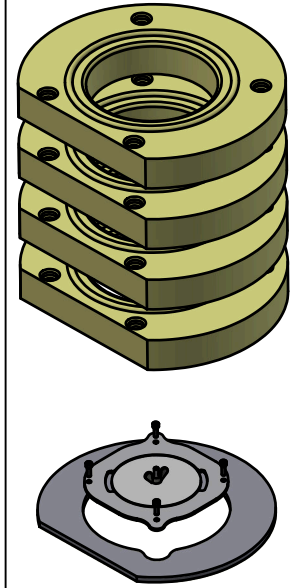

51046914
Gasket for iron bottom

51046856
Set screws 4 pcs.
M8 x 30

51046852
Ash drawer

51046818
Spring for the lock

51052009 BP
51051992 GP
51047796 GWH
Front mantle bottom

51046817
Gas spring

51046819
Gas spring fitting

51046815
Cover plate front, soapstone

SCAN 83 High Top, Spareparts.

51046796
Kit burn chamber plates

Ceramic tiles
different colours

50046310
Heat storage
stones
incl. fittings

50045978
Soup stone top,
top outlet

50045977
Soup stone top
rear outlet

Floor plates:

- 50046311 Small shaped floor plate, glass
- 50046312 Large floor plate, glass
- 50046313 Large shaped floor plate, glass
- 50046315 Small shaped floor plate for corner, glass
- 51046364 Small shaped floor plate, steel
- 51046366 Large floor plate, steel
- 51046365 Small shaped floor plate, corner, steel

51046363
Revolving kit

51045366
Top for revolving
plate

51061392
Fresh air adaptor

51046779
Soap stone pcs.

51046779
Soap stone pcs.

51046781
Soap stone pcs.

51046780
Soap stone pcs.