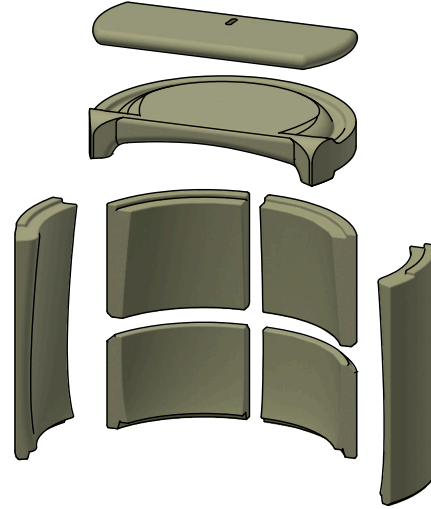

51046914
Gasket for iron bottom

51046856
Set screws 4 pcs.
M8 x 30

51046852
Ash drawer

51046818
Spring for the lock

51052009 BP
51051992 GP
51047796 GWH
Front mantle bottom

51046817
Gas spring

51046819
Gas spring fitting

51046815
Cover plate front, soapstone

SCAN 83 High Top, Spareparts.

51046796
Kit burn chamber plates

Ceramic tiles
different colours

50046310
Heat storage
stones
incl. fittings

50045978
Soup stone top,
top outlet